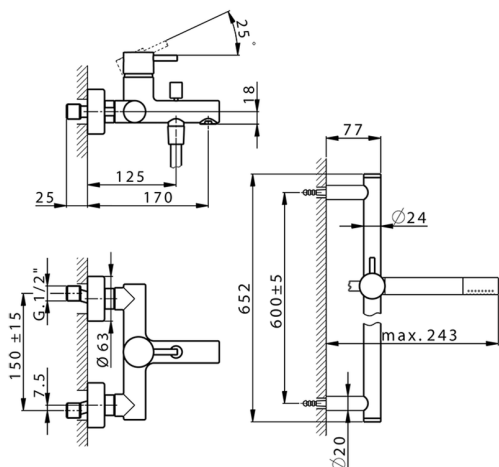

## Single lever bath mixer, with shower set NUOVA LESS\_LN000060

MODEL **LN000060**

Single lever bath mixer, with shower set, 60 cm Rail with slide bracket, Brass minimalistic one spray handshower, 150 cm SUPREME smooth flexible hose

### CHARACTERISTICS

Cartridge Spare Parts **ZZ95435000**

**35 mm Cartridge**

### EcoStop

EcoStop feature limits water flow to approximately 50% of maximum output with one point of resistance on setting. Push slightly past the middle stop only when full water output is required. This will save water up to 50%.