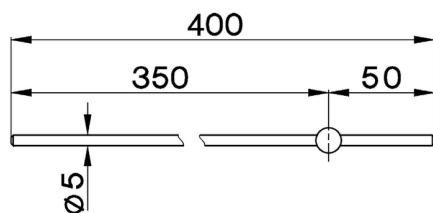

Extended rod COMPONENTS_ZA006050

MODEL **ZA006050**

Extended rod, for automatic pop-up waste

AVAILABLE FINISHINGS

CHARACTERISTICS

2026-06-26