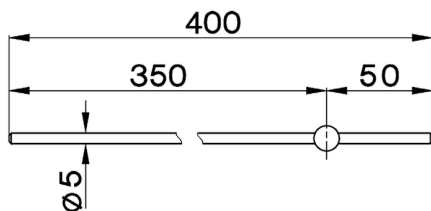

## Extended rod COMPONENTS\_ZA006050

MODEL **ZA006050**

Extended rod, for automatic pop-up waste

AVAILABLE FINISHINGS

**21** 21 Chrome

CHARACTERISTICS

2026-04-16