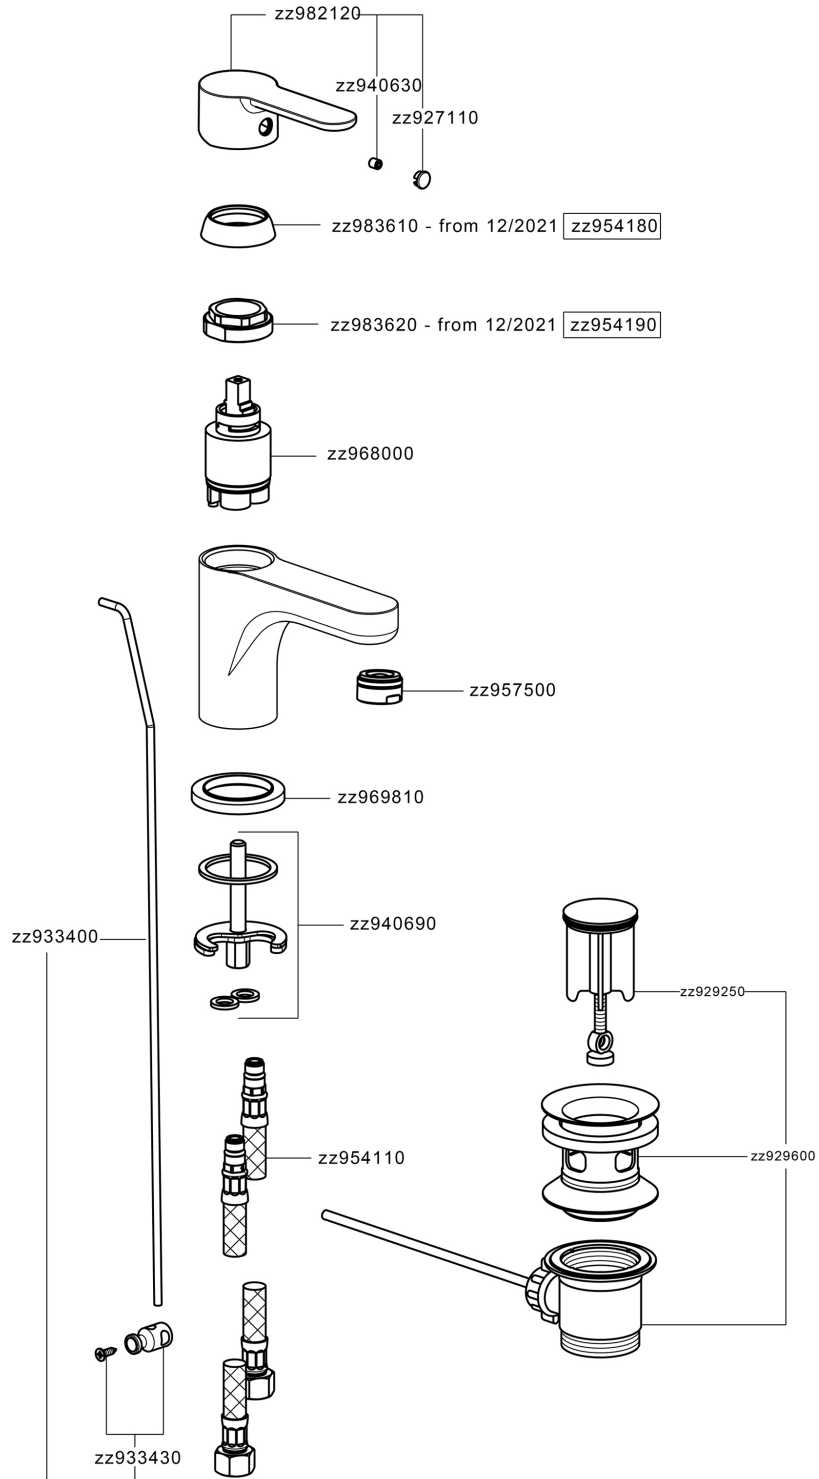

## Single lever washbasin mixer EnergySave TENDER\_C2000515

C2000515

<https://en.cisal.it/single-lever-washbasin-mixer-energysave-tender-c2000515>

2026-04-08