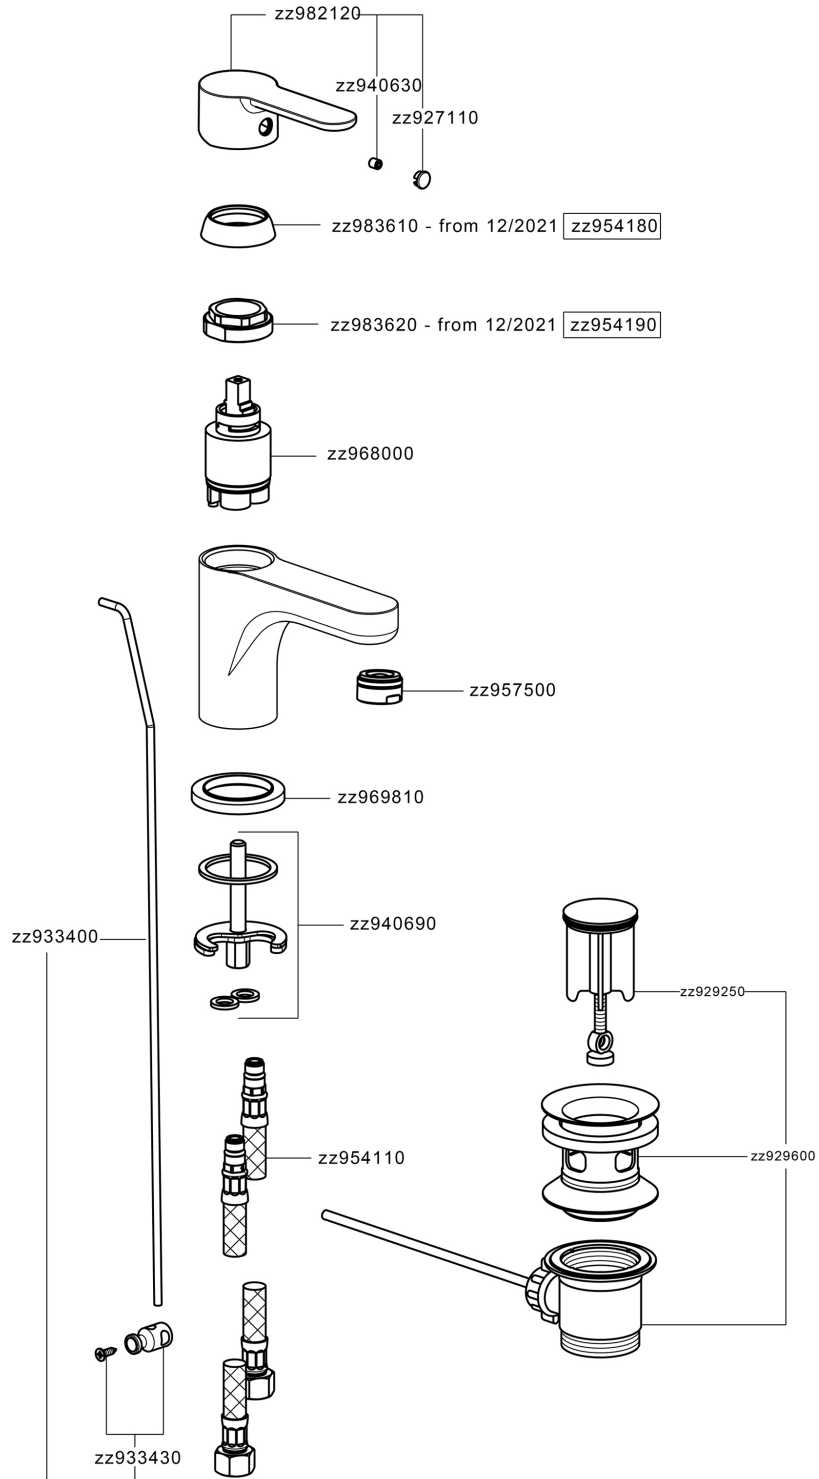

Single lever washbasin mixer EnergySave TENDER_C2000515

C2000515

<https://en.cisal.it/single-lever-washbasin-mixer-energysave-tender-c2000515>

2026-04-08