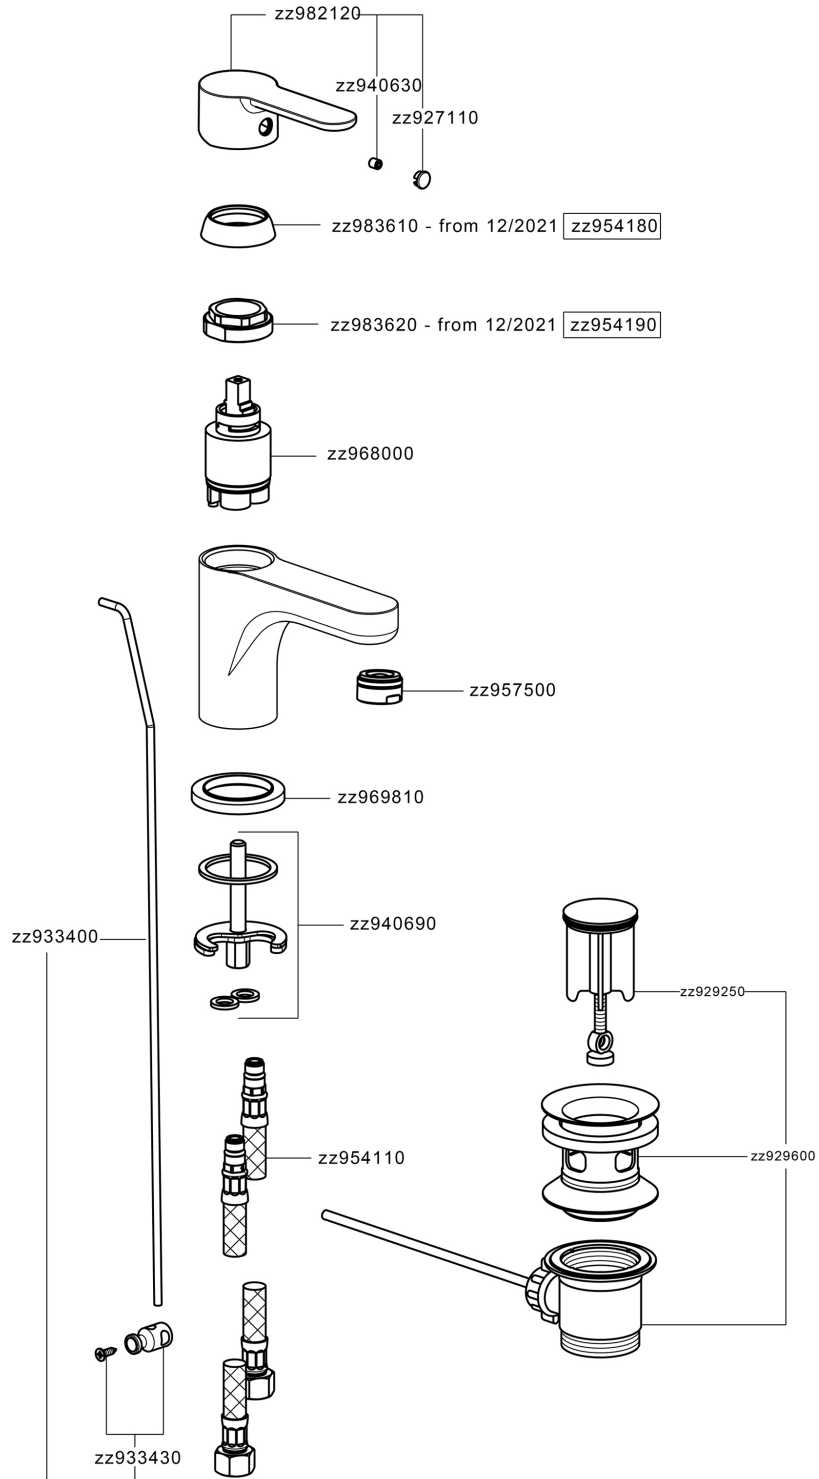

Single lever washbasin mixer EnergySave TENDER_C2000515

C2000515

<https://en.cisal.it/single-lever-washbasin-mixer-energysave-tender-c2000515>

2026-06-13