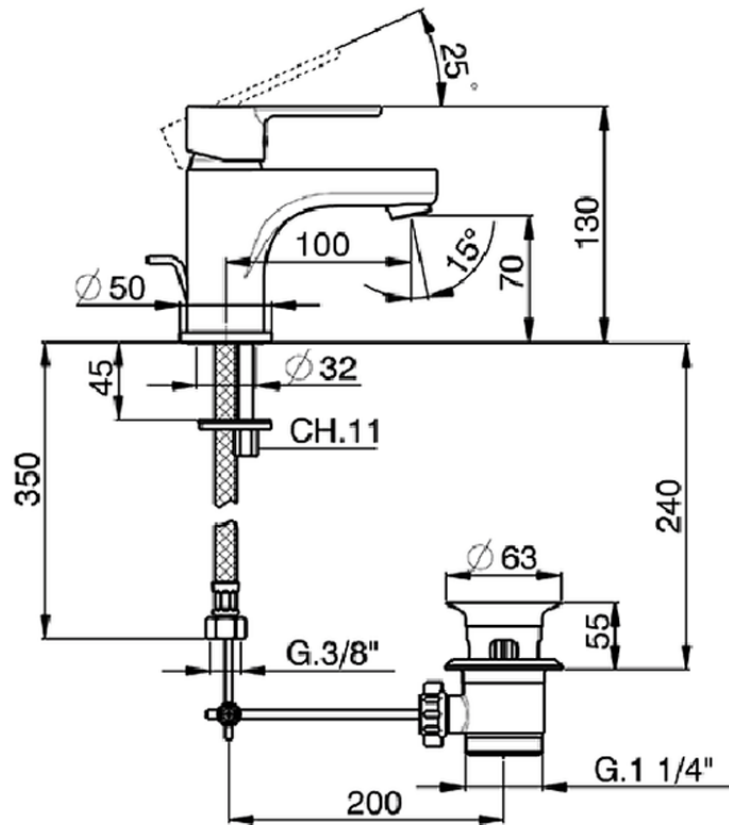

Single lever washbasin mixer EnergySave TENDER_C2000515

C2000515

<https://en.cisal.it/single-lever-washbasin-mixer-energysave-tender-c2000515>

2026-06-13