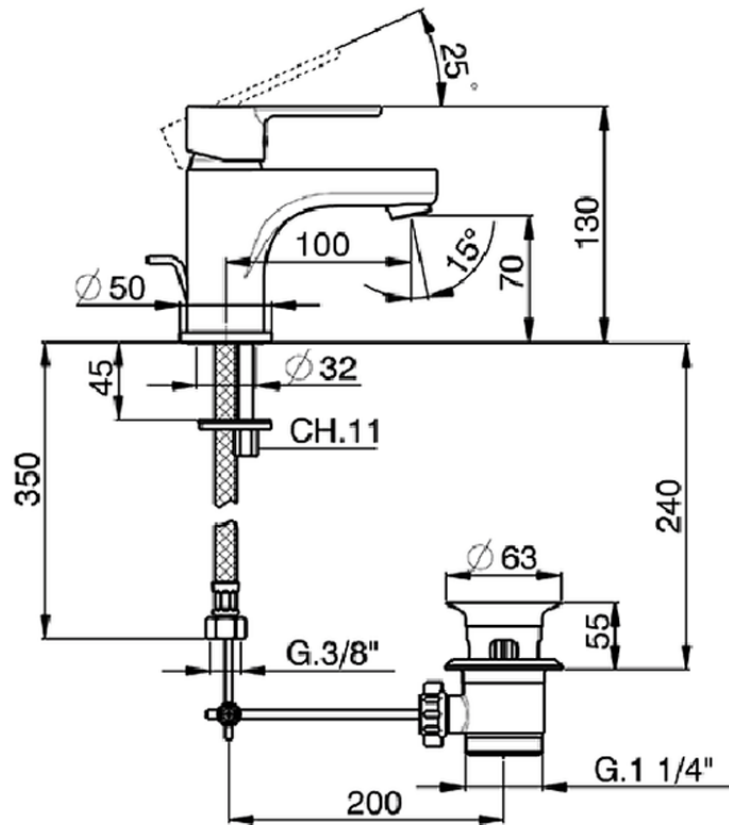

## Single lever washbasin mixer EnergySave TENDER\_C2000515

C2000515

<https://en.cisal.it/single-lever-washbasin-mixer-energysave-tender-c2000515>

2026-04-08