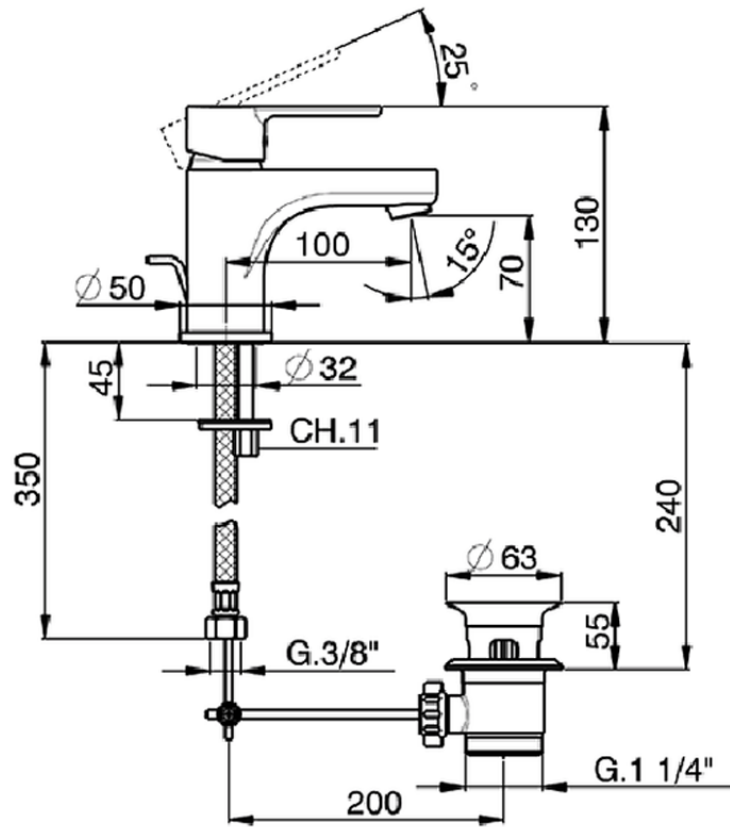

Single lever washbasin mixer EnergySave TENDER_C2000515

C2000515

<https://en.cisal.it/single-lever-washbasin-mixer-energysave-tender-c2000515>

2026-04-29