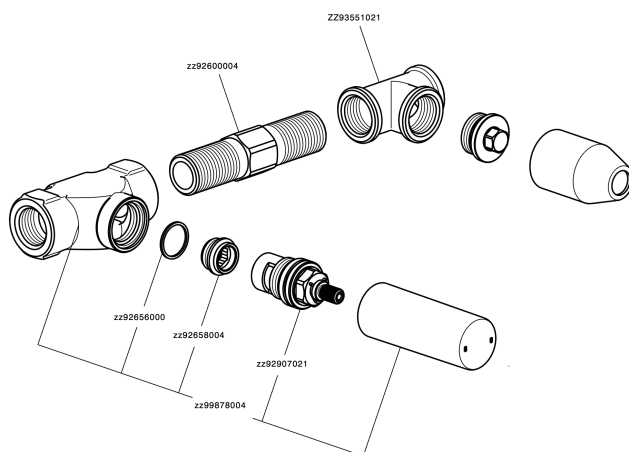

Concealed washbasin mixer CONCEALED_ZA033510

ZA033510

<https://en.cisal.it/concealed-washbasin-mixer-concealedza033510>

2024-10-18