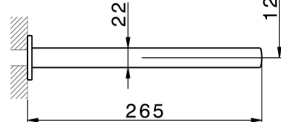

Exposed part for concealed washbasin mixer **SMOOTH X32_X4013511**

MODEL **X4013511**

Exposed part for concealed washbasin mixer, without concealed part, for item ZA033510, with smooth handles, Inox AISI 316L

AVAILABLE FINISHINGS

- **5H** 5H Dark Brass Brushed
- **5L** 5L Brushed Black Titanium
- **5N** 5N Brushed Rose Gold
- **D1** D1 Brushed Inox

CHARACTERISTICS

Installation **Concealed**

Required concealed parts **ZA033510**