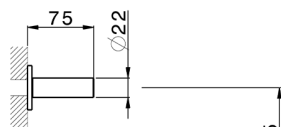

Exposed part for concealed washbasin mixer **SMOOTH X32_X4013511**

MODEL **X4013511**

Exposed part for concealed washbasin mixer, without concealed part, for item ZA033510, with smooth handles, Inox AISI 316L

AVAILABLE FINISHINGS

- **5H** 5H Dark Brass Brushed
- **5L** 5L Brushed Black Titanium
- **5N** 5N Brushed Rose Gold
- **D1** D1 Brushed Inox

CHARACTERISTICS

Installation **Concealed**

Required concealed parts **ZA033510**