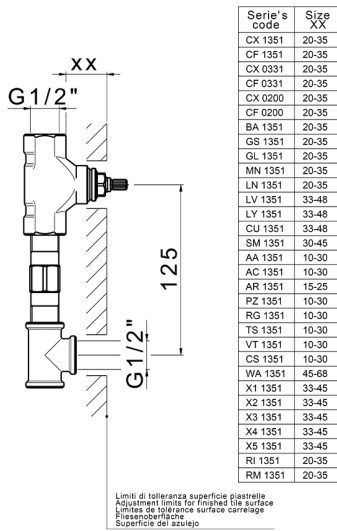

## Exposed part for concealed washbasin mixer SMOOTH X32\_X4013511

X4013511

<https://en.cisal.it/exposed-part-for-concealed-washbasin-mixer-smooth-x32x4013511>

## Concealed washbasin mixer CONCEALED\_ZA033510

MODEL **ZA033510**

Concealed washbasin mixer, with two right headvalves

AVAILABLE FINISHINGS

 **04** 04 Without finishing

CHARACTERISTICS

Concealed **1**

2024-10-18