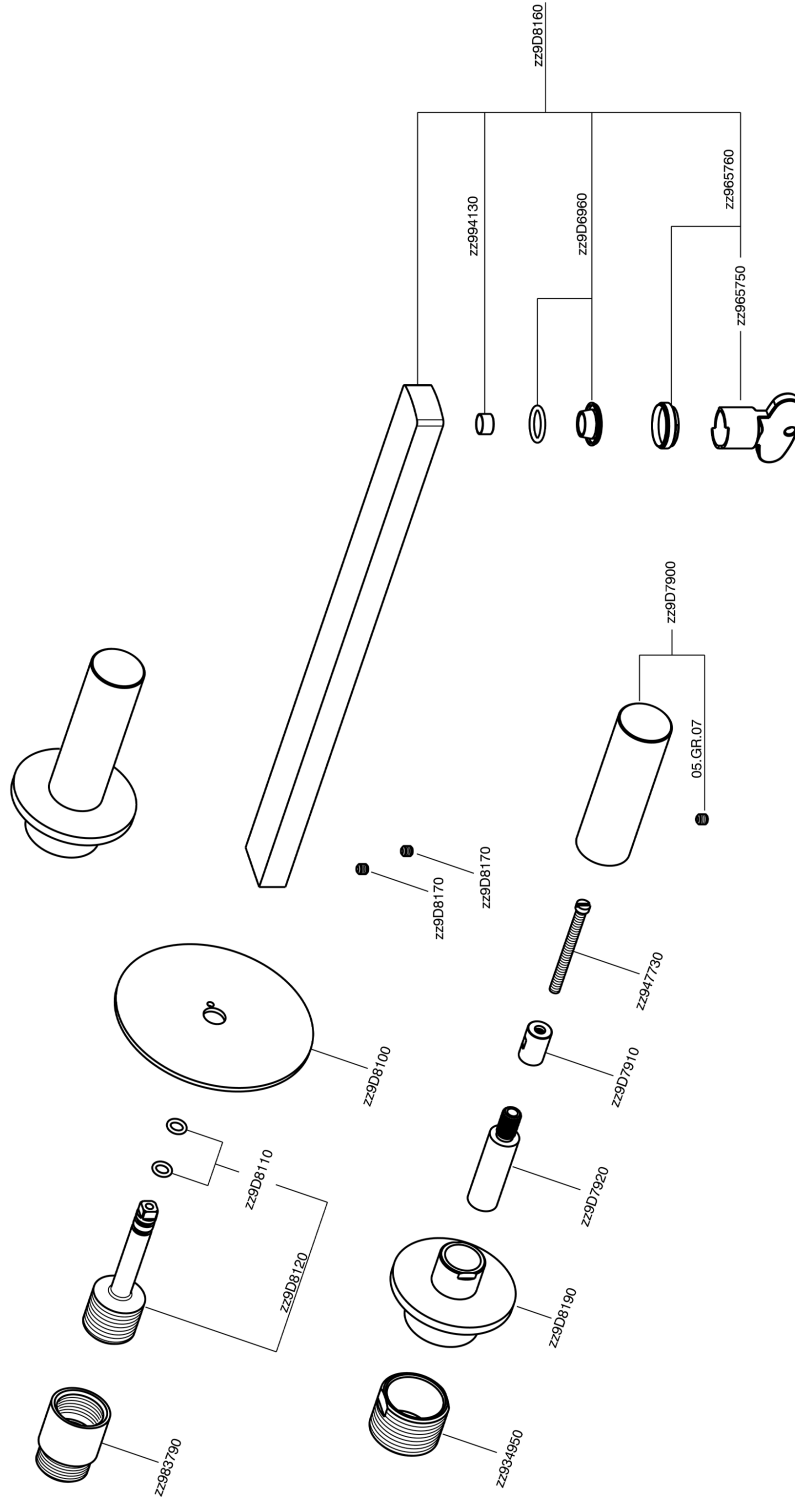

## Exposed part for concealed washbasin mixer **SMOOTH X32\_X4013511**

MODEL **X4013511**

Exposed part for concealed washbasin mixer, without concealed part, for item ZA033510, with smooth handles, Inox AISI 316L

### CHARACTERISTICS

Installation **Concealed**

Required concealed parts **ZA033510**

## Exposed part for concealed washbasin mixer SMOOTH X32\_X4013511

X4013511

<https://en.cisal.it/exposed-part-for-concealed-washbasin-mixer-smooth-x32x4013511>

## Concealed washbasin mixer CONCEALED\_ZA033510

MODEL **ZA033510**

Concealed washbasin mixer, with two right headvalves

AVAILABLE FINISHINGS

 **04** 04 Without finishing

CHARACTERISTICS

Concealed **1**

2024-10-18