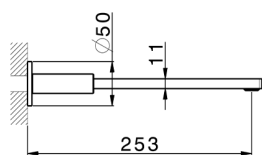

Exposed part for concealed washbasin mixer **SMOOTH X32_X4013511**

MODEL **X4013511**

Exposed part for concealed washbasin mixer, without concealed part, for item ZA033510, with smooth handles, Inox AISI 316L

AVAILABLE FINISHINGS

- **5H** 5H Dark Brass Brushed
- **5L** 5L Brushed Black Titanium
- **5N** 5N Brushed Rose Gold
- **D1** D1 Brushed Inox

CHARACTERISTICS

Installation **Concealed**

Required concealed parts **ZA033510**