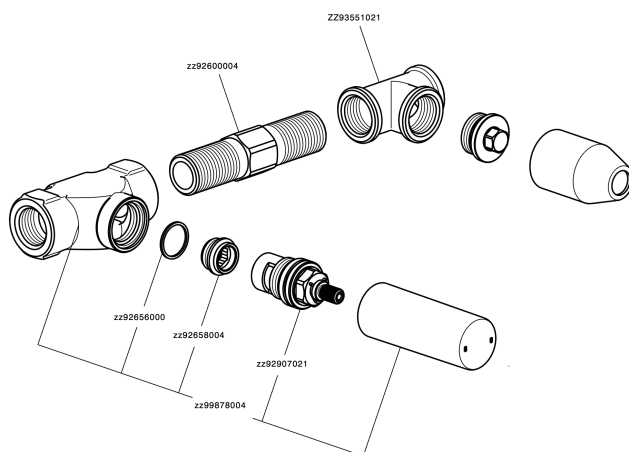

## Exposed part for concealed washbasin mixer SMOOTH X32\_X4013511

X4013511

<https://en.cisal.it/exposed-part-for-concealed-washbasin-mixer-smooth-x32x4013511>

## Concealed washbasin mixer CONCEALED\_ZA033510

ZA033510

<https://en.cisal.it/concealed-washbasin-mixer-concealedza033510>

2024-10-18