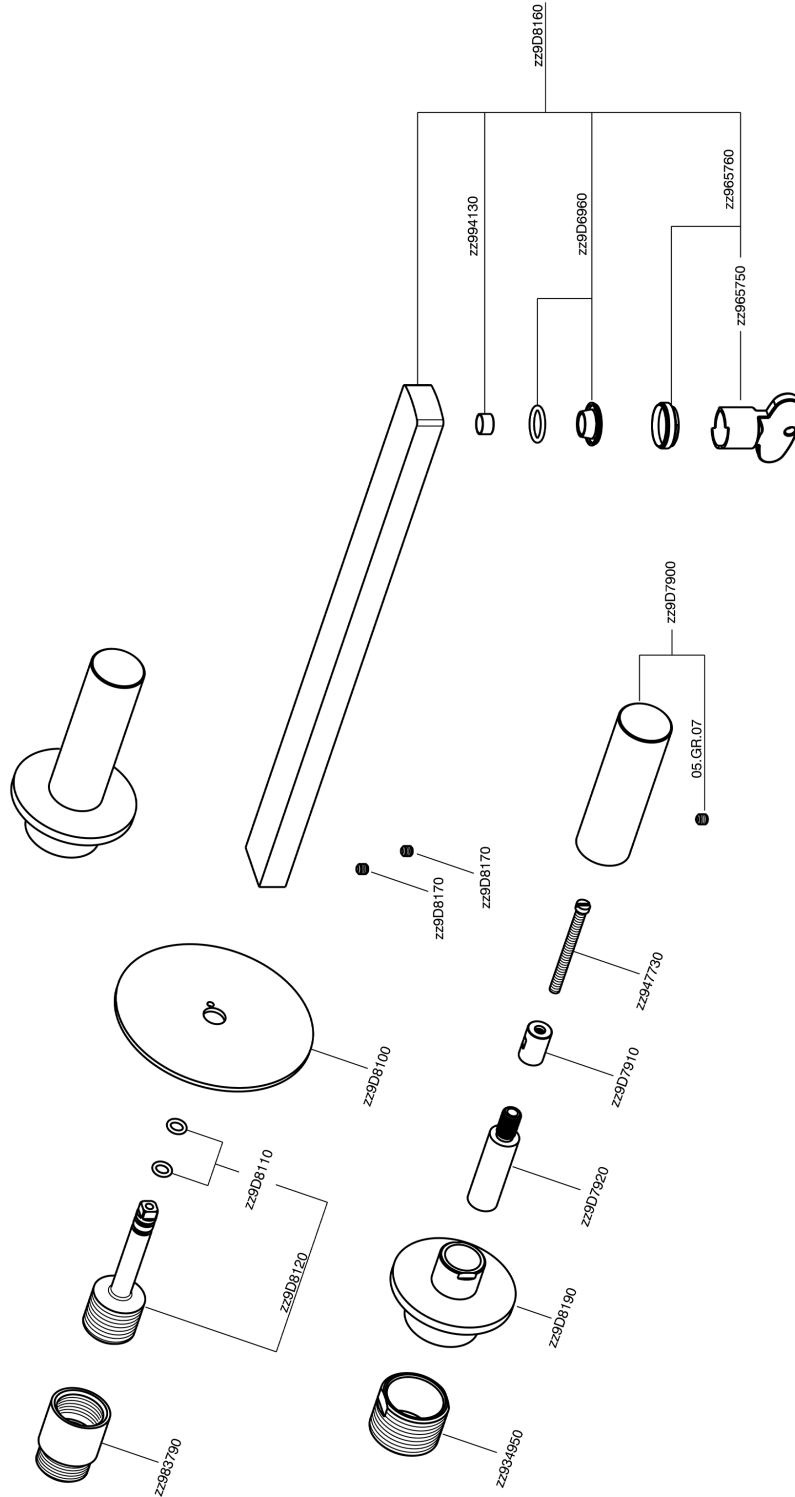

## Exposed part for concealed washbasin mixer SMOOTH X32\_X4013511

X4013511

<https://en.cisal.it/exposed-part-for-concealed-washbasin-mixer-smooth-x32x4013511>

## Concealed washbasin mixer CONCEALED\_ZA033510

ZA033510

<https://en.cisal.it/concealed-washbasin-mixer-concealedza033510>

2024-10-18