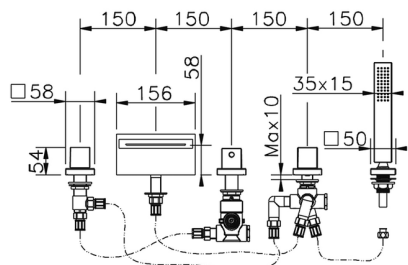

Thermostatic deck-mounted 5-hole mixer WAVE_WET77010

MODEL **WET77010**

Thermostatic deck-mounted 5-hole mixer, 2 outlet deviator, 35x15 mm Brass minimalistic one spray handshower, 150 cm. Pull-out flexible hose

AVAILABLE FINISHINGS

-  **21** 21 Chrome
-  **2F** 2F Brushed Nickel
-  **2Q** 2Q Black Titanium

CHARACTERISTICS

Cartridge Spare Parts **24.04A.PP**

8x20 Plus P Thermostatic Valve

Thermostatic

The Cisal thermostatic is your personal water manager, helping you to handle, control and save water and energy.