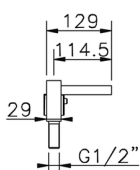

## Thermostatic deck-mounted 5-hole mixer WAVE\_WET77010

MODEL **WET77010**

Thermostatic deck-mounted 5-hole mixer, 2 outlet deviator, 35x15 mm Brass minimalistic one spray handshower, 150 cm. Pull-out flexible hose

### CHARACTERISTICS

Cartridge Spare Parts **24.04A.PP**

**8x20 Plus P Thermostatic Valve**