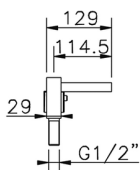

Thermostatic deck-mounted 5-hole mixer WAVE_WET77010

MODEL **WET77010**

Thermostatic deck-mounted 5-hole mixer, 2 outlet deviator, 35x15 mm Brass minimalistic one spray handshower, 150 cm. Pull-out flexible hose

AVAILABLE FINISHINGS

- **21** 21 Chrome
- **2F** 2F Brushed Nickel
- **2Q** 2Q Black Titanium

CHARACTERISTICS

Cartridge Spare Parts **24.04A.PP**

8x20 Plus P Thermostatic Valve

Thermostatic

The Cisal thermostatic is your personal water manager, helping you to handle, control and save water and energy.

2026-04-08