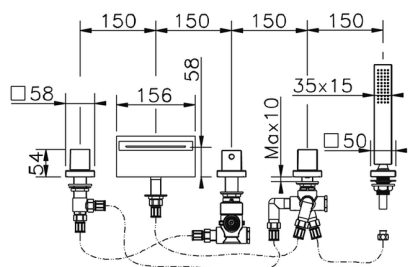

## Thermostatic deck-mounted 5-hole mixer WAVE\_WET77010

MODEL **WET77010**

Thermostatic deck-mounted 5-hole mixer, 2 outlet deviator, 35x15 mm Brass minimalistic one spray handshower, 150 cm. Pull-out flexible hose

### CHARACTERISTICS

Cartridge Spare Parts **24.04A.PP**

**8x20 Plus P Thermostatic Valve**