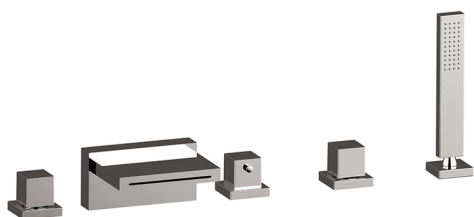

Thermostatic deck-mounted 5-hole mixer WAVE_WET77010

MODEL **WET77010**

Thermostatic deck-mounted 5-hole mixer, 2 outlet deviator, 35x15 mm Brass minimalistic one spray handshower, 150 cm. Pull-out flexible hose

AVAILABLE FINISHINGS

-  **21** 21 Chrome
-  **2F** 2F Brushed Nickel
-  **2Q** 2Q Black Titanium

CHARACTERISTICS

Cartridge Spare Parts **24.04A.PP**

8x20 Plus P Thermostatic Valve

Thermostatic

The Cisal thermostatic is your personal water manager, helping you to handle, control and save water and energy.