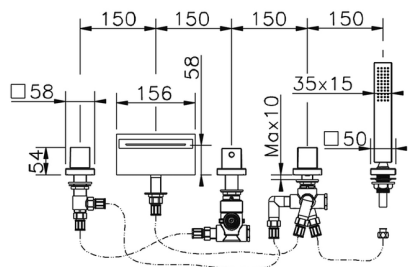

## Thermostatic deck-mounted 5-hole mixer WAVE\_WET77010

MODEL **WET77010**

Thermostatic deck-mounted 5-hole mixer, 2 outlet deviator, 35x15 mm Brass minimalistic one spray handshower, 150 cm. Pull-out flexible hose

### CHARACTERISTICS

Cartridge Spare Parts **24.04A.PP**

**8x20 Plus P Thermostatic Valve**