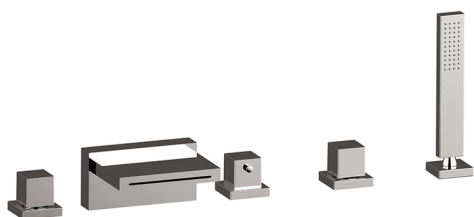

## Thermostatic deck-mounted 5-hole mixer WAVE\_WET77010

MODEL **WET77010**

Thermostatic deck-mounted 5-hole mixer, 2 outlet deviator, 35x15 mm Brass minimalistic one spray handshower, 150 cm. Pull-out flexible hose

### AVAILABLE FINISHINGS

-  **21** 21 Chrome
-  **2F** 2F Brushed Nickel
-  **2Q** 2Q Black Titanium

### CHARACTERISTICS

Cartridge Spare Parts **24.04A.PP**

**8x20 Plus P Thermostatic Valve**