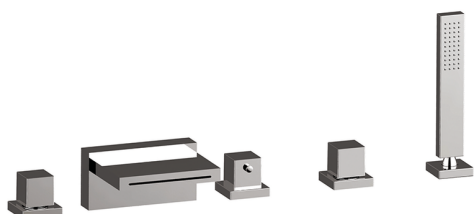

## Thermostatic deck-mounted 5-hole mixer WAVE\_WET77010

MODEL **WET77010**

Thermostatic deck-mounted 5-hole mixer, 2 outlet deviator, 35x15 mm Brass minimalistic one spray handshower, 150 cm. Pull-out flexible hose

### AVAILABLE FINISHINGS

-  **21** 21 Chrome
-  **2F** 2F Brushed Nickel
-  **2Q** 2Q Black Titanium

### CHARACTERISTICS

Cartridge Spare Parts **24.04A.PP**

**8x20 Plus P Thermostatic Valve**