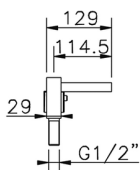

Thermostatic deck-mounted 5-hole mixer WAVE_WET77010

MODEL **WET77010**

Thermostatic deck-mounted 5-hole mixer, 2 outlet devia stop, 35x15 mm Brass minimalistic one spray handshower, 150 cm. Pull-out flexible hose

AVAILABLE FINISHINGS

- **21** 21 Chrome
- **2F** 2F Brushed Nickel
- **2Q** 2Q Black Titanium

CHARACTERISTICS

Cartridge Spare Parts **24.04A.PP**

8x20 Plus P Thermostatic Valve

Thermostatic

The Cisal thermostatic is your personal water manager, helping you to handle, control and save water and energy.

2026-06-13