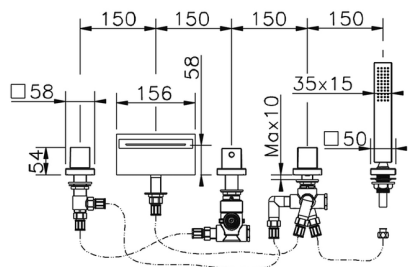

Thermostatic deck-mounted 5-hole mixer WAVE_WET77010

MODEL **WET77010**

Thermostatic deck-mounted 5-hole mixer, 2 outlet devia stop, 35x15 mm Brass minimalistic one spray handshower, 150 cm. Pull-out flexible hose

AVAILABLE FINISHINGS

-  **21** 21 Chrome
-  **2F** 2F Brushed Nickel
-  **2Q** 2Q Black Titanium

CHARACTERISTICS

Cartridge Spare Parts **24.04A.PP**

8x20 Plus P Thermostatic Valve

Thermostatic

The Cisal thermostatic is your personal water manager, helping you to handle, control and save water and energy.