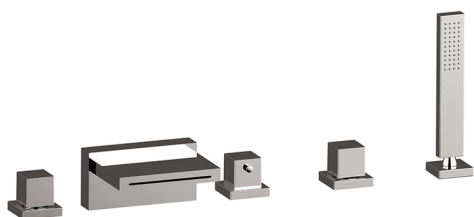

Thermostatic deck-mounted 5-hole mixer WAVE_WET77010

MODEL **WET77010**

Thermostatic deck-mounted 5-hole mixer, 2 outlet devia stop, 35x15 mm Brass minimalistic one spray handshower, 150 cm. Pull-out flexible hose

AVAILABLE FINISHINGS

-  **21** 21 Chrome
-  **2F** 2F Brushed Nickel
-  **2Q** 2Q Black Titanium

CHARACTERISTICS

Cartridge Spare Parts **24.04A.PP**

8x20 Plus P Thermostatic Valve

Thermostatic

The Cisal thermostatic is your personal water manager, helping you to handle, control and save water and energy.