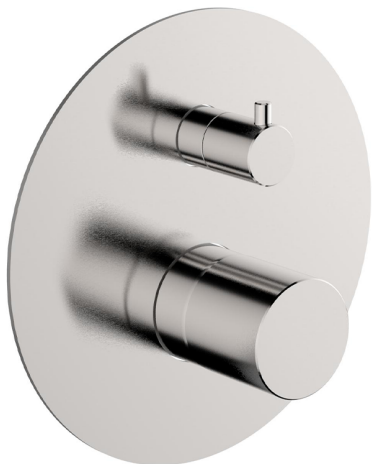

## Exposed part for concealed S.L.bath-shower valve SMOOTH X32\_X3002300

MODEL **X3002300**

Exposed part for concealed S.L.bath-shower valve, 2-Way rotating diverter, without concealed part, for items Easy-Box ZA000230, with smooth handle - Inox AISI 316L

### AVAILABLE FINISHINGS

-  **D1** D1 Brushed Inox
-  **5H** 5H Dark Brass Brushed
-  **5L** 5L Brushed Black Titanium
-  **5N** 5N Brushed Rose Gold

## Exposed part for concealed S.L.bath-shower valve SMOOTH X32\_X3002300

X3002300

<https://en.cisal.it/exposed-part-for-concealed-s-l-bath-shower-valve-smooth-x32-x3002300>

2026-04-27