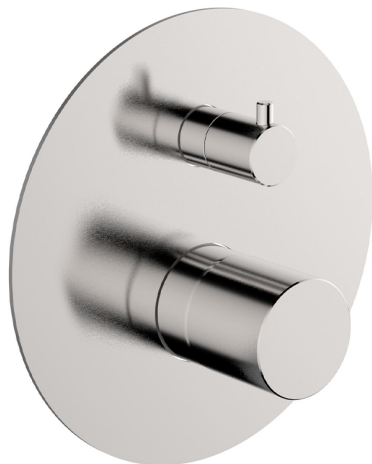

Exposed part for concealed S.L.bath-shower valve SMOOTH X32_X3002300

MODEL **X3002300**

Exposed part for concealed S.L.bath-shower valve, 2-Way rotating diverter, without concealed part, for items Easy-Box ZA000230, with smooth handle - Inox AISI 316L

AVAILABLE FINISHINGS

-  **D1** D1 Brushed Inox
-  **5H** 5H Dark Brass Brushed
-  **5L** 5L Brushed Black Titanium
-  **5N** 5N Brushed Rose Gold

CHARACTERISTICS

Installation **Concealed**
 Required concealed parts **ZA000230**

Exposed part for concealed S.L.bath-shower valve SMOOTH X32_X3002300

X3002300

<https://en.cisal.it/exposed-part-for-concealed-s-l-bath-shower-valve-smooth-x32-x3002300>

2026-06-14