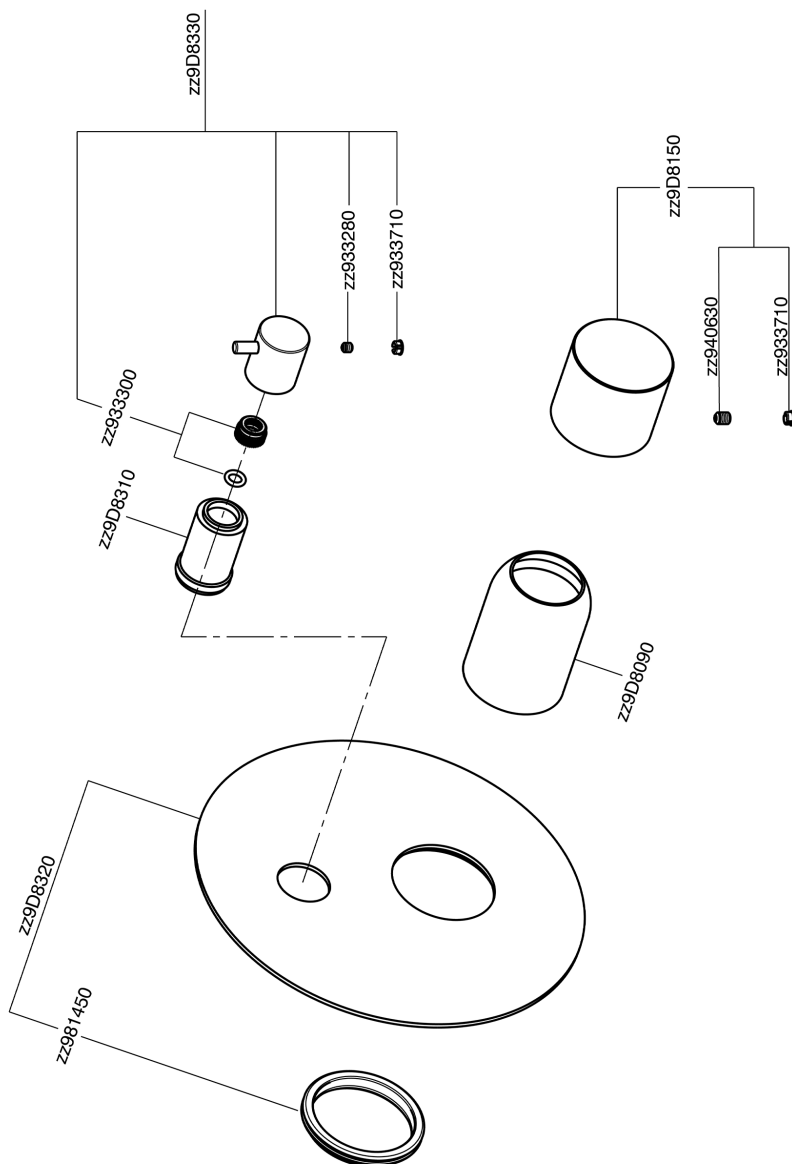

Exposed part for concealed S.L.bath-shower valve SMOOTH X32_X3002300

MODEL **X3002300**

Exposed part for concealed S.L.bath-shower valve, 2-Way rotating diverter, without concealed part, for items Easy-Box ZA000230, with smooth handle - Inox AISI 316L

AVAILABLE FINISHINGS

-  **D1** D1 Brushed Inox
-  **5H** 5H Dark Brass Brushed
-  **5L** 5L Brushed Black Titanium
-  **5N** 5N Brushed Rose Gold

CHARACTERISTICS

Installation **Concealed**
 Required concealed parts **ZA000230**

Exposed part for concealed S.L.bath-shower valve SMOOTH X32_X3002300

X3002300

<https://en.cisal.it/exposed-part-for-concealed-s-l-bath-shower-valve-smooth-x32-x3002300>

2026-06-14