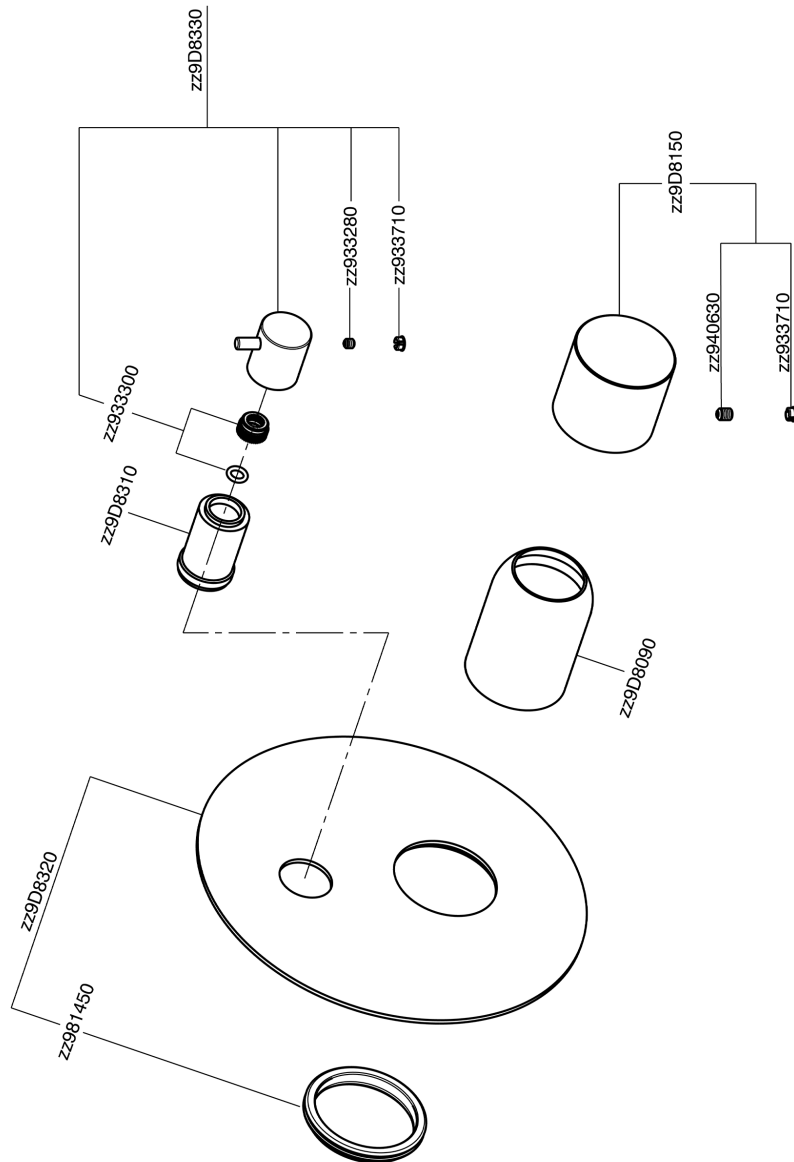

## Exposed part for concealed S.L.bath-shower valve SMOOTH X32\_X3002300

MODEL **X3002300**

Exposed part for concealed S.L.bath-shower valve, 2-Way rotating diverter, without concealed part, for items Easy-Box ZA000230, with smooth handle - Inox AISI 316L

### CHARACTERISTICS

Installation **Concealed**  
 Required concealed parts **ZA000230**

## Exposed part for concealed S.L.bath-shower valve SMOOTH X32\_X3002300

X3002300

<https://en.cisal.it/exposed-part-for-concealed-s-l-bath-shower-valve-smooth-x32-x3002300>

2026-04-27