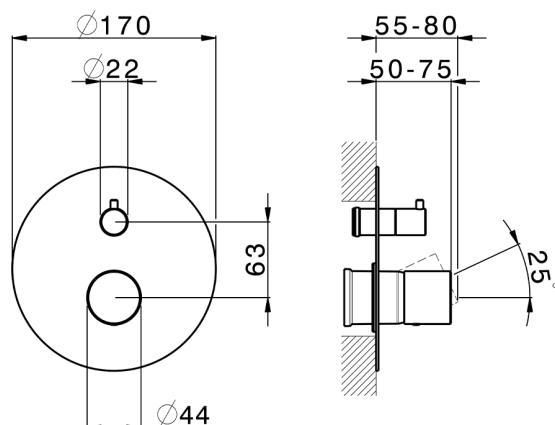

Exposed part for concealed S.L.bath-shower valve SMOOTH X32_X3002300

MODEL **X3002300**

Exposed part for concealed S.L.bath-shower valve, 2-Way rotating diverter, without concealed part, for items Easy-Box ZA000230, with smooth handle - Inox AISI 316L

AVAILABLE FINISHINGS

-  **D1** D1 Brushed Inox
-  **5H** 5H Dark Brass Brushed
-  **5L** 5L Brushed Black Titanium
-  **5N** 5N Brushed Rose Gold

CHARACTERISTICS

Installation **Concealed**
 Required concealed parts **ZA000230**

Exposed part for concealed S.L.bath-shower valve SMOOTH X32_X3002300

X3002300

<https://en.cisal.it/exposed-part-for-concealed-s-l-bath-shower-valve-smooth-x32-x3002300>

2026-06-14