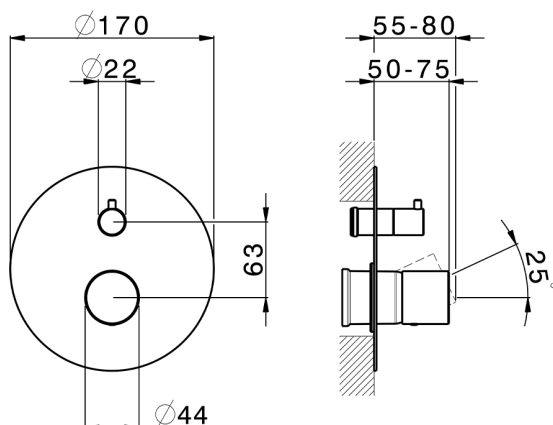

CHARACTERISTICS

Installation **Concealed**
Required concealed parts **ZA000230**