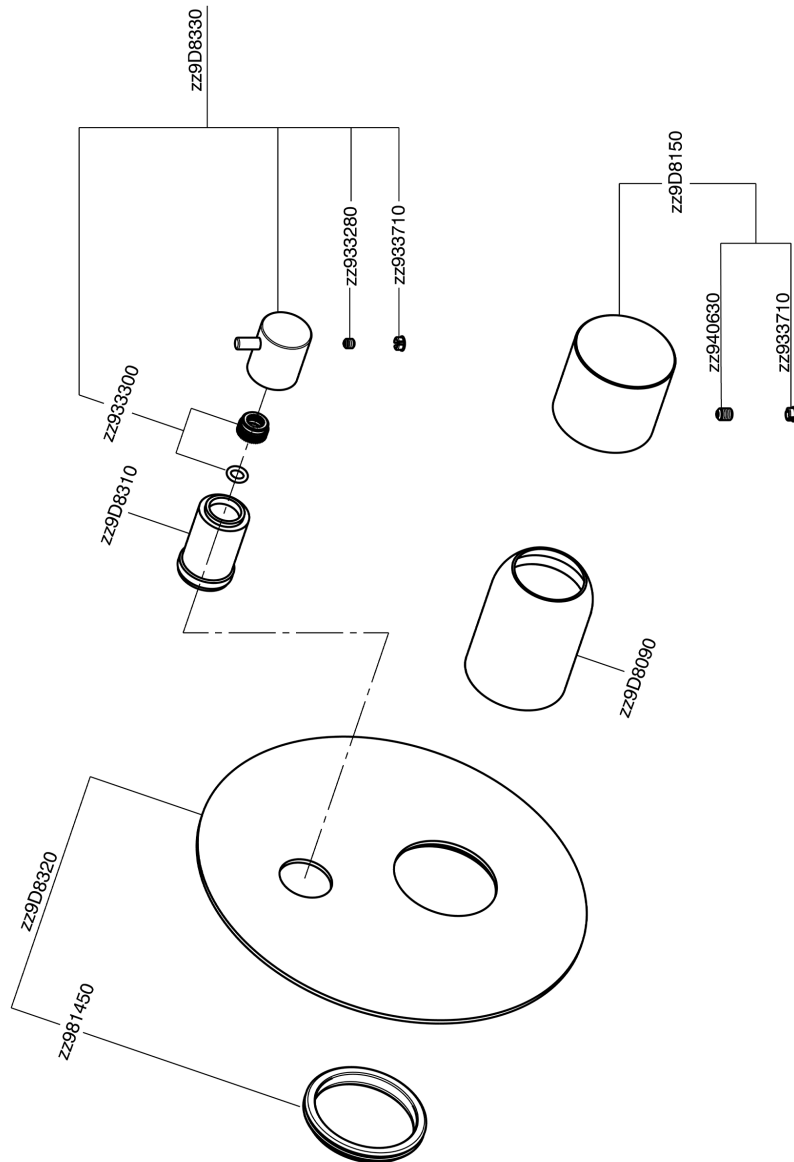

Exposed part for concealed S.L.bath-shower valve SMOOTH X32_X3002300

X3002300

<https://en.cisal.it/exposed-part-for-concealed-s-l-bath-shower-valve-smooth-x32-x3002300>

2026-04-26