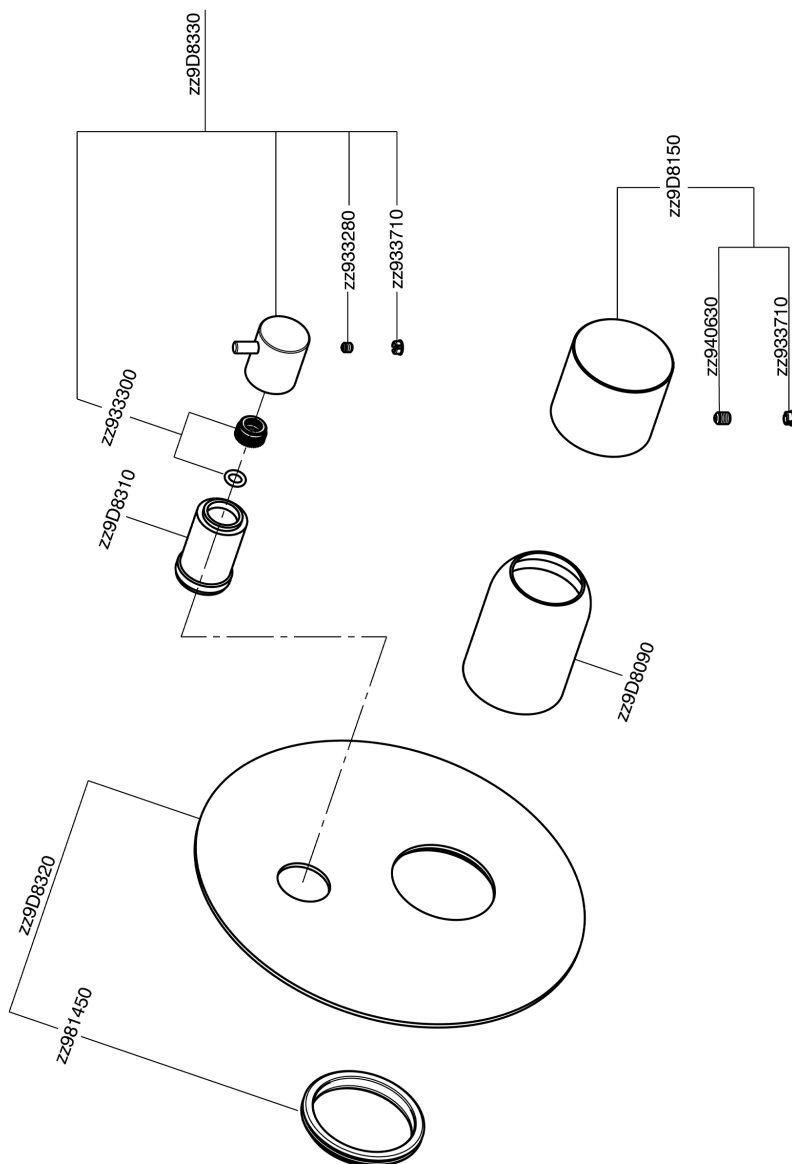

Exposed part for concealed S.L.bath-shower valve SMOOTH X32_X3002300

X3002300

<https://en.cisal.it/exposed-part-for-concealed-s-l-bath-shower-valve-smooth-x32-x3002300>

2026-06-13