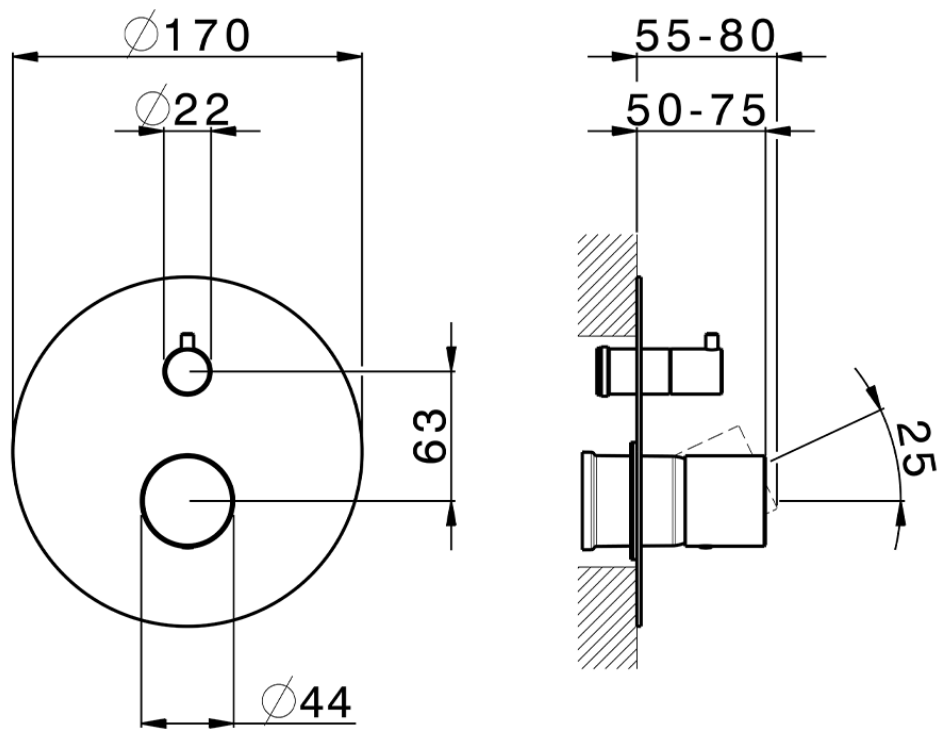

Exposed part for concealed S.L.bath-shower valve SMOOTH X32_X3002300

X3002300

<https://en.cisal.it/exposed-part-for-concealed-s-l-bath-shower-valve-smooth-x32-x3002300>

2026-05-17