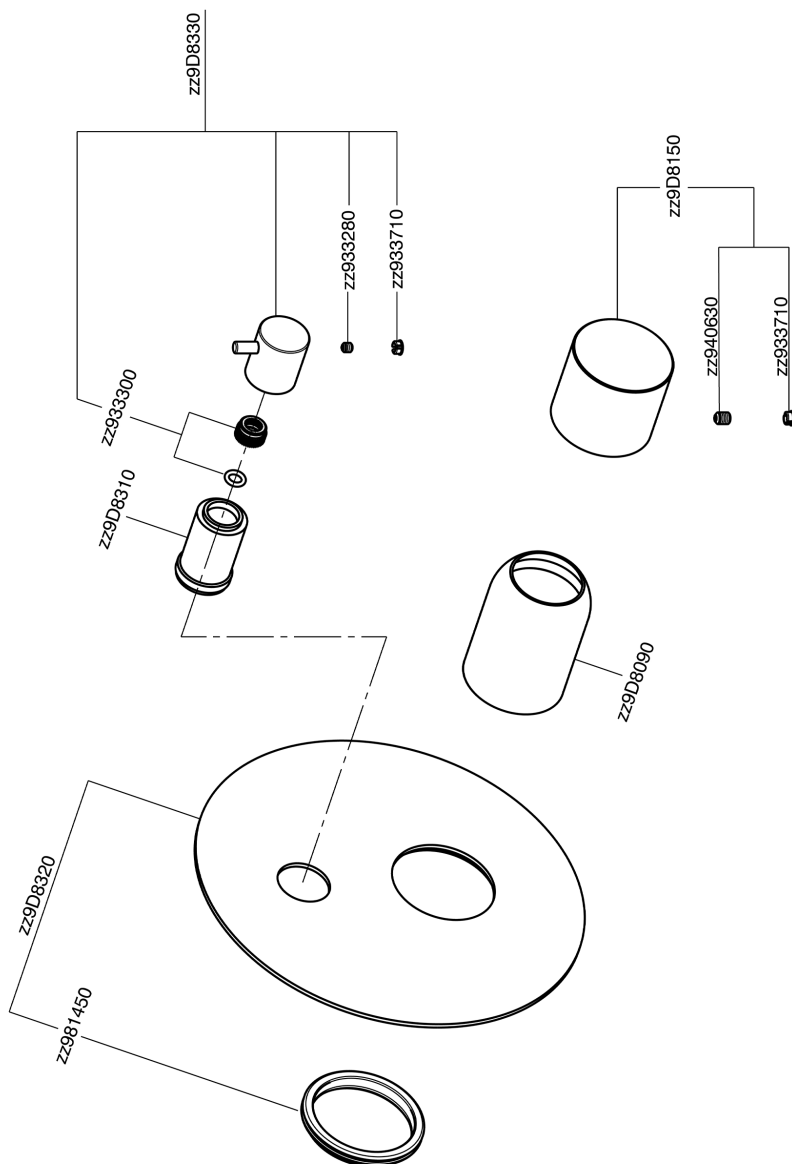

## Exposed part for concealed S.L.bath-shower valve SMOOTH X32\_X3002300

MODEL **X3002300**

Exposed part for concealed S.L.bath-shower valve, 2-Way rotating diverter, without concealed part, for items Easy-Box ZA000230, with smooth handle - Inox AISI 316L

### AVAILABLE FINISHINGS

-  **D1** D1 Brushed Inox
-  **5H** 5H Dark Brass Brushed
-  **5L** 5L Brushed Black Titanium
-  **5N** 5N Brushed Rose Gold

### CHARACTERISTICS

Installation **Concealed**  
 Required concealed parts **ZA000230**

## Exposed part for concealed S.L.bath-shower valve SMOOTH X32\_X3002300

X3002300

<https://en.cisal.it/exposed-part-for-concealed-s-l-bath-shower-valve-smooth-x32-x3002300>

2026-06-13