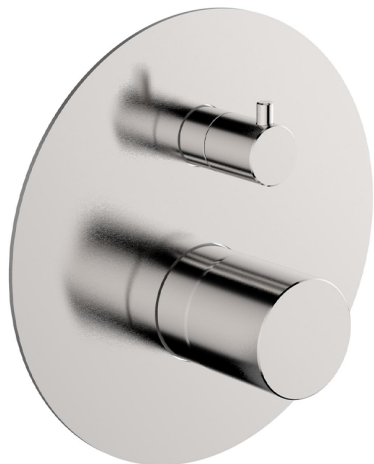

## Exposed part for concealed S.L.bath-shower valve SMOOTH X32\_X3002300

MODEL **X3002300**

Exposed part for concealed S.L.bath-shower valve, 2-Way rotating diverter, without concealed part, for items Easy-Box ZA000230, with smooth handle - Inox AISI 316L

### AVAILABLE FINISHINGS

-  **D1** D1 Brushed Inox
-  **5H** 5H Dark Brass Brushed
-  **5L** 5L Brushed Black Titanium
-  **5N** 5N Brushed Rose Gold

## Exposed part for concealed S.L.bath-shower valve SMOOTH X32\_X3002300

X3002300

<https://en.cisal.it/exposed-part-for-concealed-s-l-bath-shower-valve-smooth-x32-x3002300>

2026-06-13