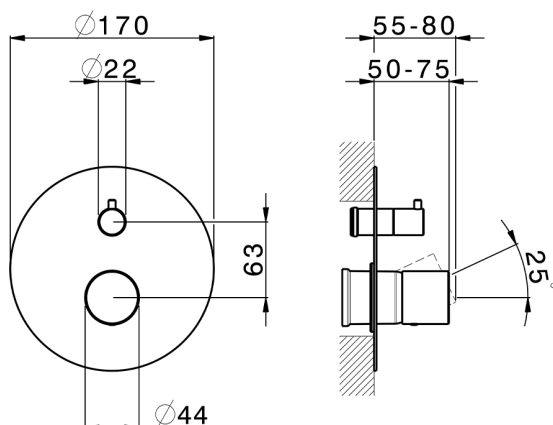

Exposed part for concealed S.L.bath-shower valve SMOOTH X32_X3002300

MODEL **X3002300**

Exposed part for concealed S.L.bath-shower valve, 2-Way rotating diverter, without concealed part, for items Easy-Box ZA000230, with smooth handle - Inox AISI 316L

AVAILABLE FINISHINGS

-  **D1** D1 Brushed Inox
-  **5H** 5H Dark Brass Brushed
-  **5L** 5L Brushed Black Titanium
-  **5N** 5N Brushed Rose Gold

CHARACTERISTICS

Installation **Concealed**
 Required concealed parts **ZA000230**

Exposed part for concealed S.L.bath-shower valve SMOOTH X32_X3002300

X3002300

<https://en.cisal.it/exposed-part-for-concealed-s-l-bath-shower-valve-smooth-x32-x3002300>

2026-04-26