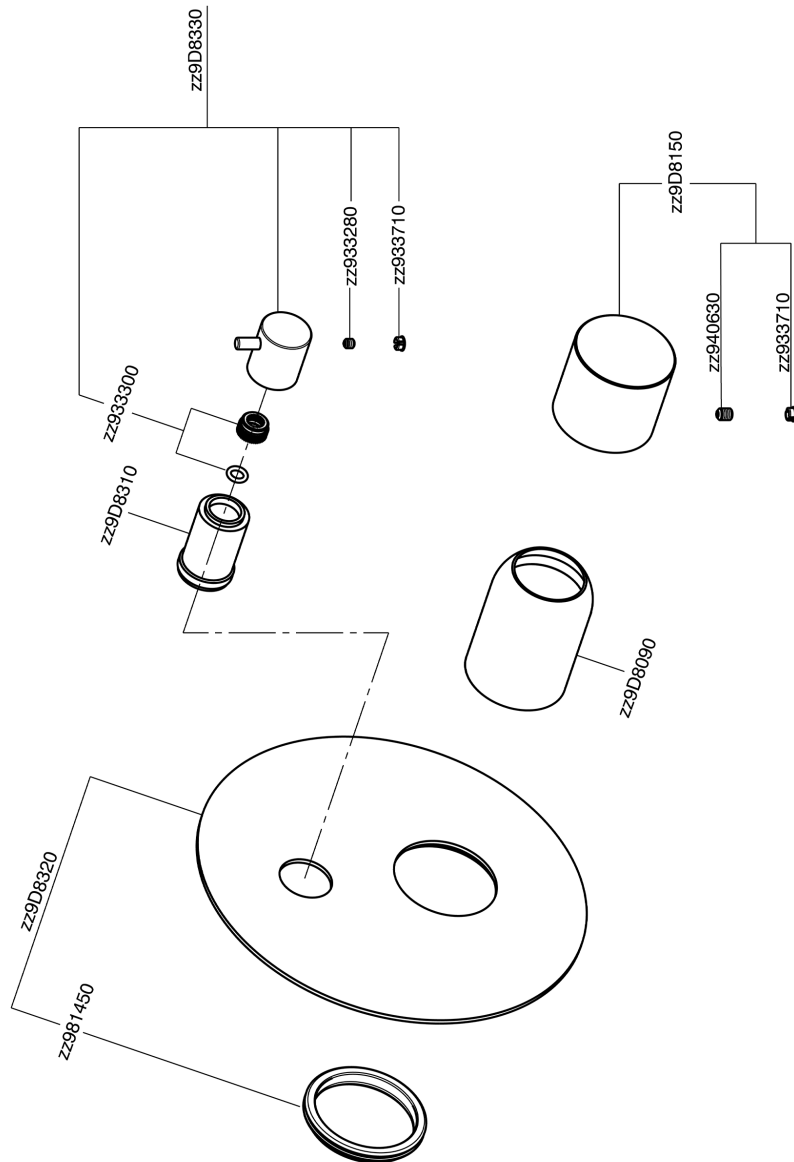

## Exposed part for concealed S.L.bath-shower valve SMOOTH X32\_X3002300

MODEL **X3002300**

Exposed part for concealed S.L.bath-shower valve, 2-Way rotating diverter, without concealed part, for items Easy-Box ZA000230, with smooth handle - Inox AISI 316L

### CHARACTERISTICS

Installation **Concealed**  
 Required concealed parts **ZA000230**

## Exposed part for concealed S.L.bath-shower valve SMOOTH X32\_X3002300

X3002300

<https://en.cisal.it/exposed-part-for-concealed-s-l-bath-shower-valve-smooth-x32-x3002300>

2026-06-09