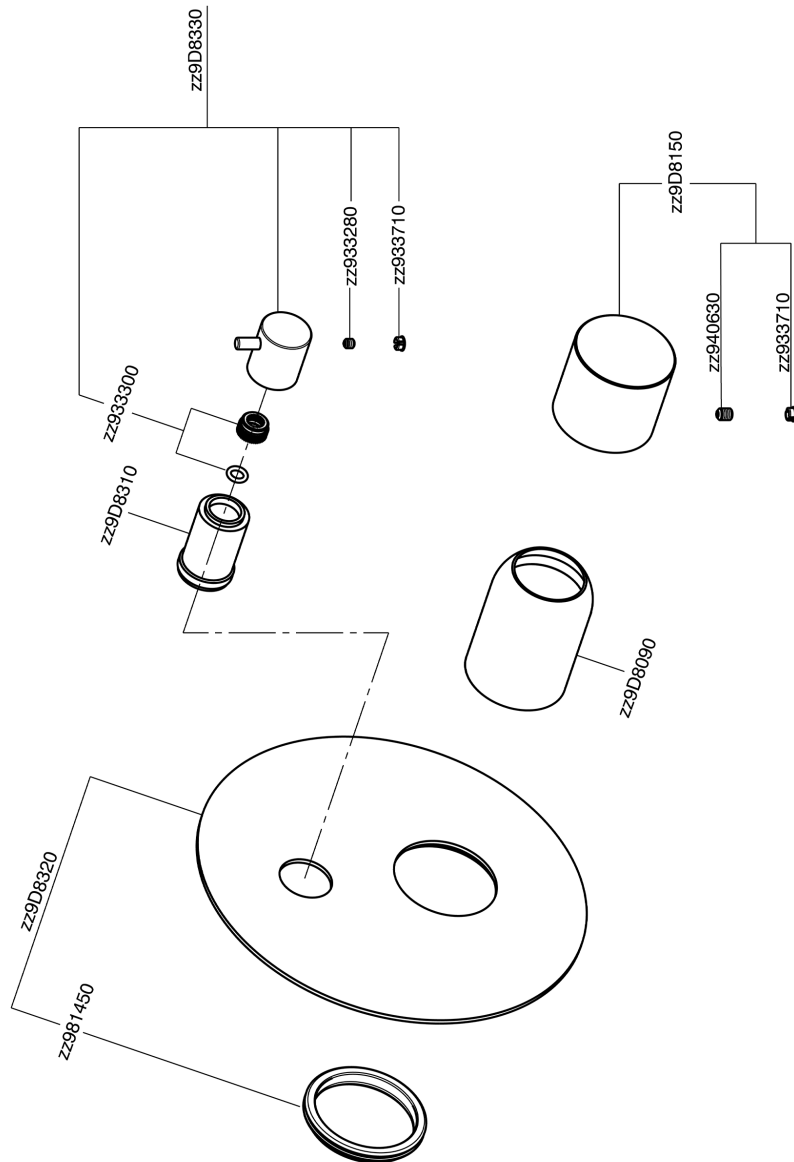

Exposed part for concealed S.L.bath-shower valve SMOOTH X32_X3002300

MODEL **X3002300**

Exposed part for concealed S.L.bath-shower valve, 2-Way rotating diverter, without concealed part, for items Easy-Box ZA000230, with smooth handle - Inox AISI 316L

AVAILABLE FINISHINGS

-  **D1** D1 Brushed Inox
-  **5H** 5H Dark Brass Brushed
-  **5L** 5L Brushed Black Titanium
-  **5N** 5N Brushed Rose Gold

CHARACTERISTICS

Installation **Concealed**
 Required concealed parts **ZA000230**

Exposed part for concealed S.L.bath-shower valve SMOOTH X32_X3002300

X3002300

<https://en.cisal.it/exposed-part-for-concealed-s-l-bath-shower-valve-smooth-x32-x3002300>

2026-04-26