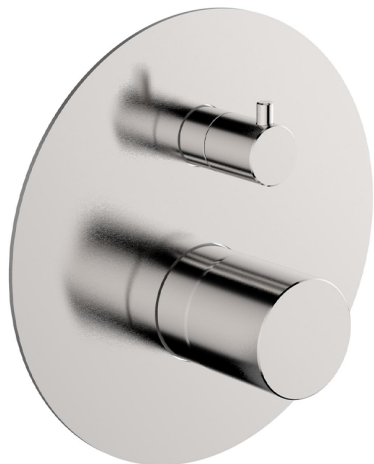

Exposed part for concealed S.L.bath-shower valve SMOOTH X32_X3002300

MODEL **X3002300**

Exposed part for concealed S.L.bath-shower valve, 2-Way rotating diverter, without concealed part, for items Easy-Box ZA000230, with smooth handle - Inox AISI 316L

AVAILABLE FINISHINGS

-  **D1** D1 Brushed Inox
-  **5H** 5H Dark Brass Brushed
-  **5L** 5L Brushed Black Titanium
-  **5N** 5N Brushed Rose Gold

CHARACTERISTICS

Installation **Concealed**
 Required concealed parts **ZA000230**

Exposed part for concealed S.L.bath-shower valve SMOOTH X32_X3002300

X3002300

<https://en.cisal.it/exposed-part-for-concealed-s-l-bath-shower-valve-smooth-x32-x3002300>

2026-04-26