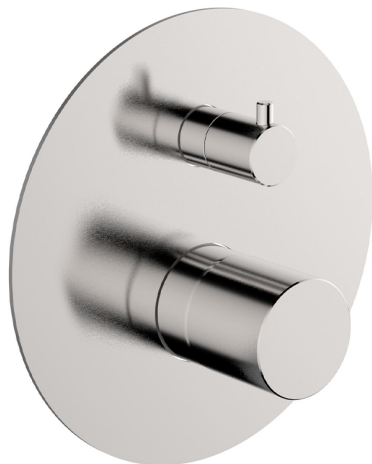

## Exposed part for concealed S.L.bath-shower valve SMOOTH X32\_X3002300

MODEL **X3002300**

Exposed part for concealed S.L.bath-shower valve, 2-Way rotating diverter, without concealed part, for items Easy-Box ZA000230, with smooth handle - Inox AISI 316L

### AVAILABLE FINISHINGS

-  **D1** D1 Brushed Inox
-  **5H** 5H Dark Brass Brushed
-  **5L** 5L Brushed Black Titanium
-  **5N** 5N Brushed Rose Gold

## Exposed part for concealed S.L.bath-shower valve SMOOTH X32\_X3002300

X3002300

<https://en.cisal.it/exposed-part-for-concealed-s-l-bath-shower-valve-smooth-x32-x3002300>

2026-05-17