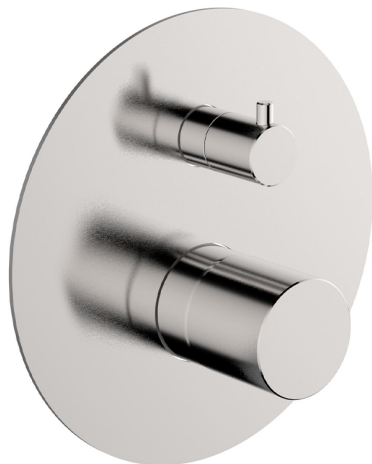

## Exposed part for concealed S.L.bath-shower valve SMOOTH X32\_X3002300

MODEL **X3002300**

Exposed part for concealed S.L.bath-shower valve, 2-Way rotating diverter, without concealed part, for items Easy-Box ZA000230, with smooth handle - Inox AISI 316L

### AVAILABLE FINISHINGS

-  **D1** D1 Brushed Inox
-  **5H** 5H Dark Brass Brushed
-  **5L** 5L Brushed Black Titanium
-  **5N** 5N Brushed Rose Gold

## Exposed part for concealed S.L.bath-shower valve SMOOTH X32\_X3002300

X3002300

<https://en.cisal.it/exposed-part-for-concealed-s-l-bath-shower-valve-smooth-x32-x3002300>

2026-06-09