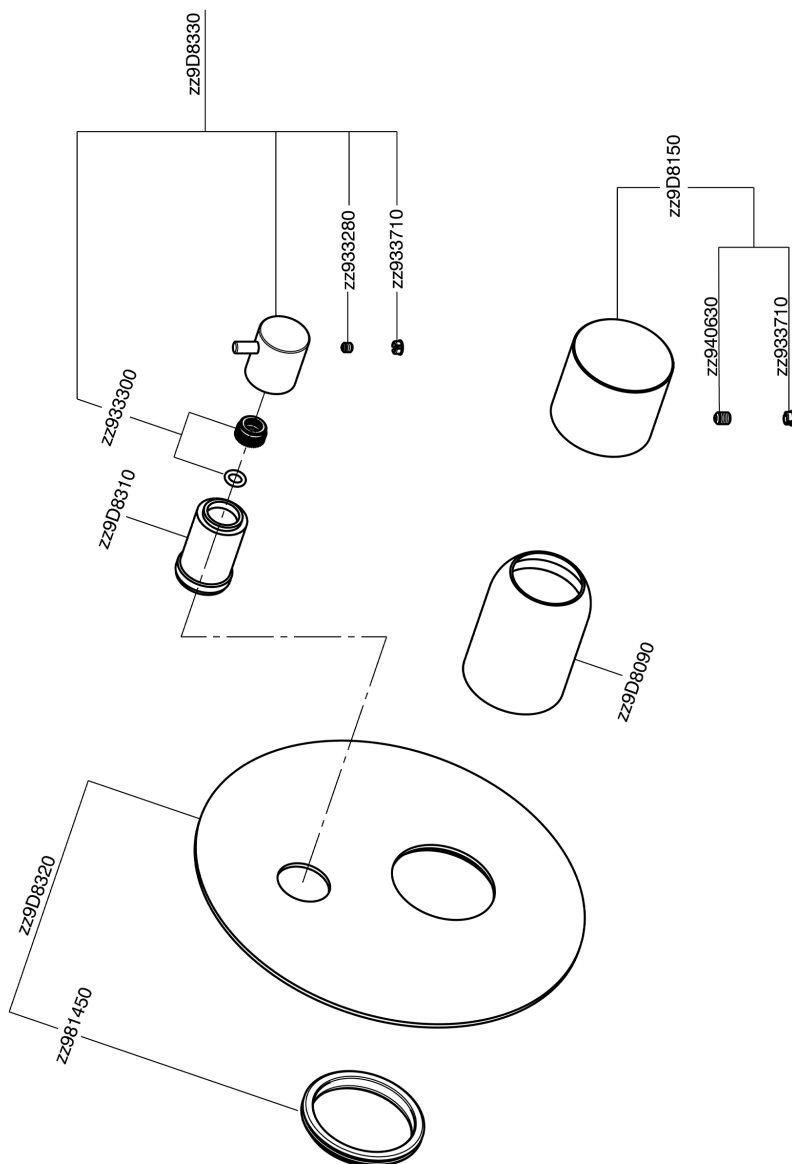

## Exposed part for concealed S.L.bath-shower valve SMOOTH X32\_X3002300

X3002300

<https://en.cisal.it/exposed-part-for-concealed-s-l-bath-shower-valve-smooth-x32-x3002300>

2026-06-13