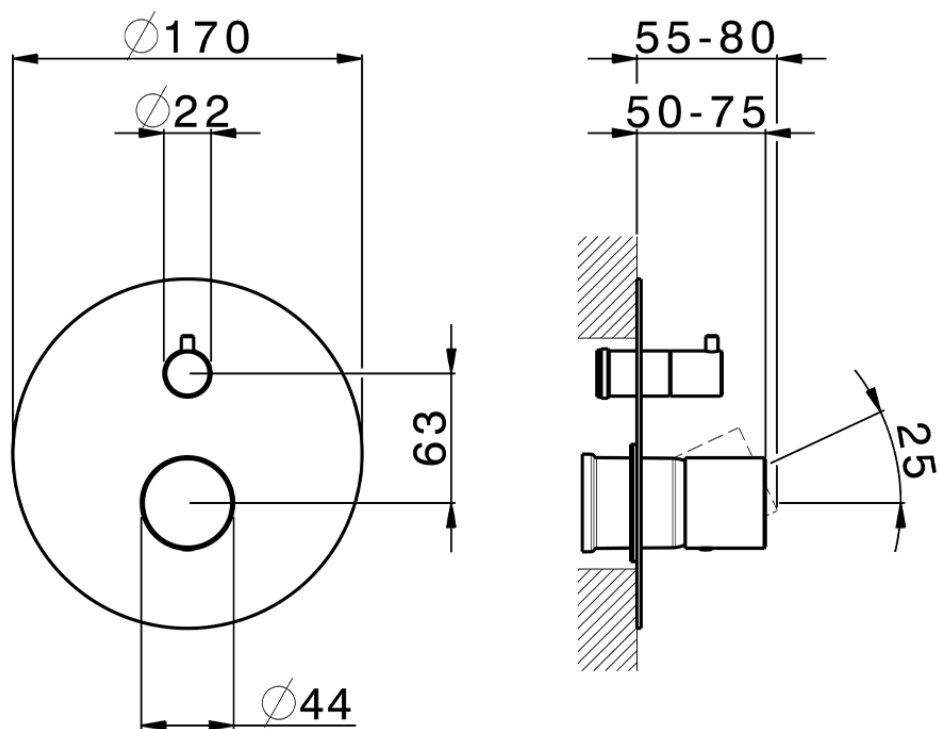

**Exposed part for concealed S.L.bath-shower valve SMOOTH X32\_X3002300**

X3002300

<https://en.cisal.it/exposed-part-for-concealed-s-l-bath-shower-valve-smooth-x32-x3002300>

2026-04-06