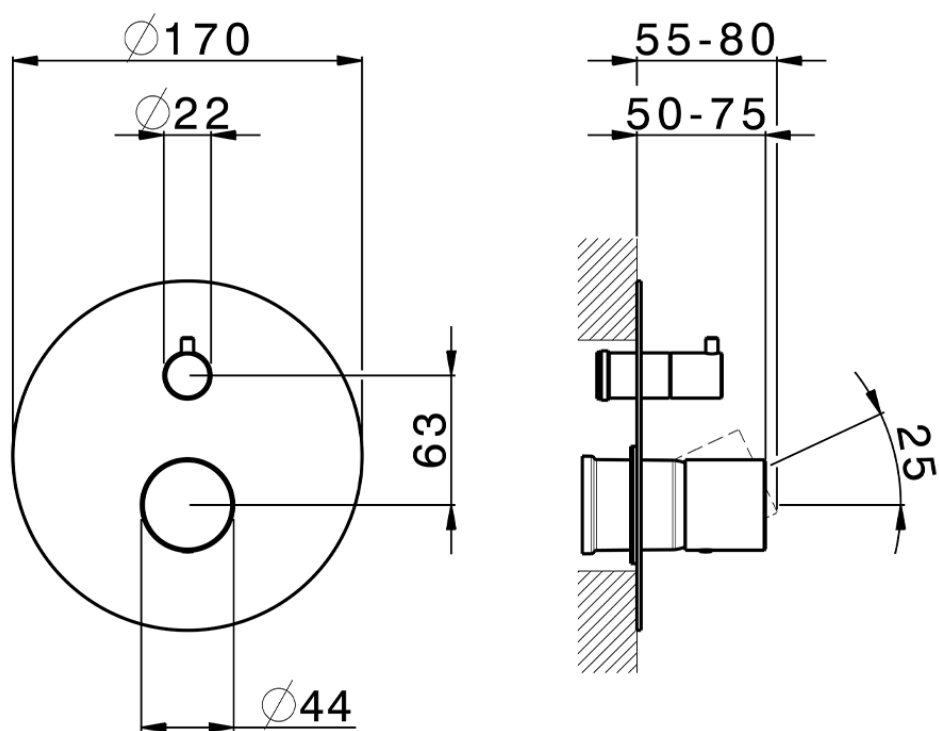

Exposed part for concealed S.L.bath-shower valve SMOOTH X32_X3002300

X3002300

<https://en.cisal.it/exposed-part-for-concealed-s-l-bath-shower-valve-smooth-x32-x3002300>

2026-06-14