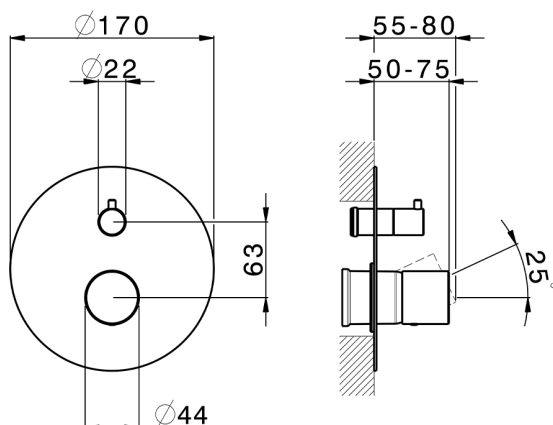

Exposed part for concealed S.L.bath-shower valve SMOOTH X32_X3002300

MODEL **X3002300**

Exposed part for concealed S.L.bath-shower valve, 2-Way rotating diverter, without concealed part, for items Easy-Box ZA000230, with smooth handle - Inox AISI 316L

AVAILABLE FINISHINGS

-  **D1** D1 Brushed Inox
-  **5H** 5H Dark Brass Brushed
-  **5L** 5L Brushed Black Titanium
-  **5N** 5N Brushed Rose Gold

CHARACTERISTICS

Installation **Concealed**
 Required concealed parts **ZA000230**

Exposed part for concealed S.L.bath-shower valve SMOOTH X32_X3002300

X3002300

<https://en.cisal.it/exposed-part-for-concealed-s-l-bath-shower-valve-smooth-x32-x3002300>

2026-04-06