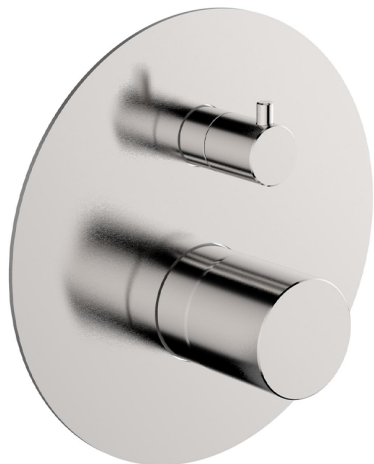

Exposed part for concealed S.L.bath-shower valve SMOOTH X32_X3002300

MODEL **X3002300**

Exposed part for concealed S.L.bath-shower valve, 2-Way rotating diverter, without concealed part, for items Easy-Box ZA000230, with smooth handle - Inox AISI 316L

AVAILABLE FINISHINGS

-  **D1** D1 Brushed Inox
-  **5H** 5H Dark Brass Brushed
-  **5L** 5L Brushed Black Titanium
-  **5N** 5N Brushed Rose Gold

CHARACTERISTICS

Installation **Concealed**
 Required concealed parts **ZA000230**

Exposed part for concealed S.L.bath-shower valve SMOOTH X32_X3002300

X3002300

<https://en.cisal.it/exposed-part-for-concealed-s-l-bath-shower-valve-smooth-x32-x3002300>

2026-04-06