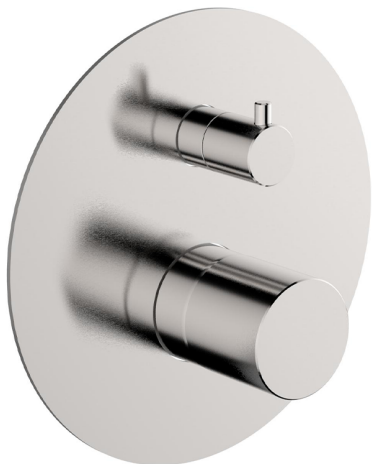

## Exposed part for concealed S.L.bath-shower valve SMOOTH X32\_X3002300

MODEL **X3002300**

Exposed part for concealed S.L.bath-shower valve, 2-Way rotating diverter, without concealed part, for items Easy-Box ZA000230, with smooth handle - Inox AISI 316L

### AVAILABLE FINISHINGS

-  **D1** D1 Brushed Inox
-  **5H** 5H Dark Brass Brushed
-  **5L** 5L Brushed Black Titanium
-  **5N** 5N Brushed Rose Gold

## Exposed part for concealed S.L.bath-shower valve SMOOTH X32\_X3002300

X3002300

<https://en.cisal.it/exposed-part-for-concealed-s-l-bath-shower-valve-smooth-x32-x3002300>

2026-05-17