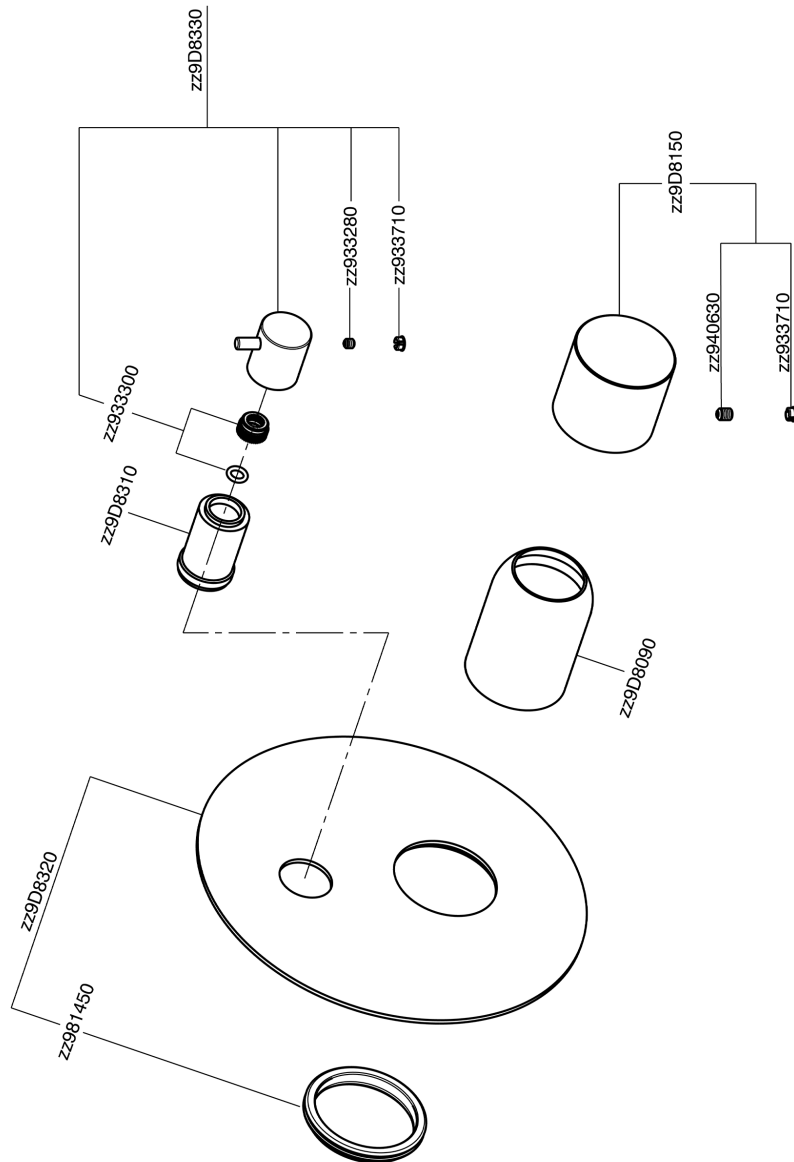

Exposed part for concealed S.L.bath-shower valve SMOOTH X32_X3002300

MODEL **X3002300**

Exposed part for concealed S.L.bath-shower valve, 2-Way rotating diverter, without concealed part, for items Easy-Box ZA000230, with smooth handle - Inox AISI 316L

AVAILABLE FINISHINGS

-  **D1** D1 Brushed Inox
-  **5H** 5H Dark Brass Brushed
-  **5L** 5L Brushed Black Titanium
-  **5N** 5N Brushed Rose Gold

CHARACTERISTICS

Installation **Concealed**
 Required concealed parts **ZA000230**

Exposed part for concealed S.L.bath-shower valve SMOOTH X32_X3002300

X3002300

<https://en.cisal.it/exposed-part-for-concealed-s-l-bath-shower-valve-smooth-x32-x3002300>

2026-04-06