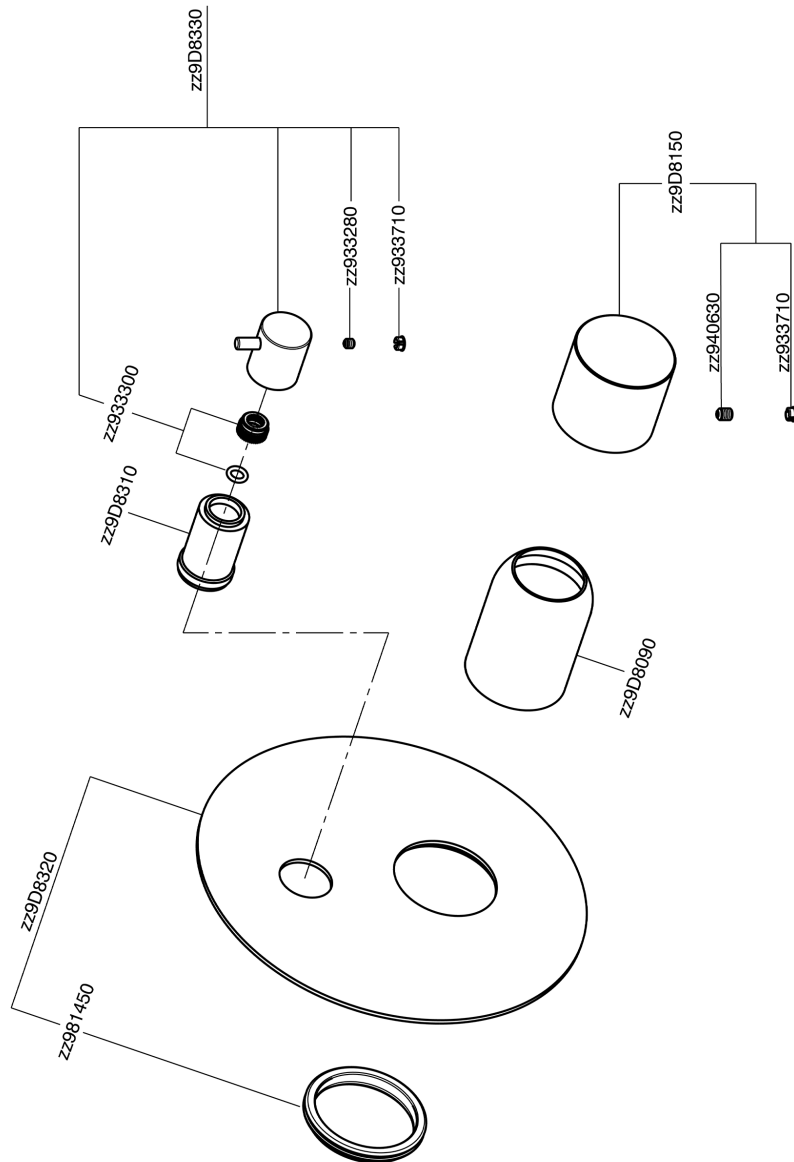

## Exposed part for concealed S.L.bath-shower valve SMOOTH X32\_X3002300

MODEL **X3002300**

Exposed part for concealed S.L.bath-shower valve, 2-Way rotating diverter, without concealed part, for items Easy-Box ZA000230, with smooth handle - Inox AISI 316L

### CHARACTERISTICS

Installation **Concealed**  
 Required concealed parts **ZA000230**

## Exposed part for concealed S.L.bath-shower valve SMOOTH X32\_X3002300

X3002300

<https://en.cisal.it/exposed-part-for-concealed-s-l-bath-shower-valve-smooth-x32-x3002300>

2026-05-17