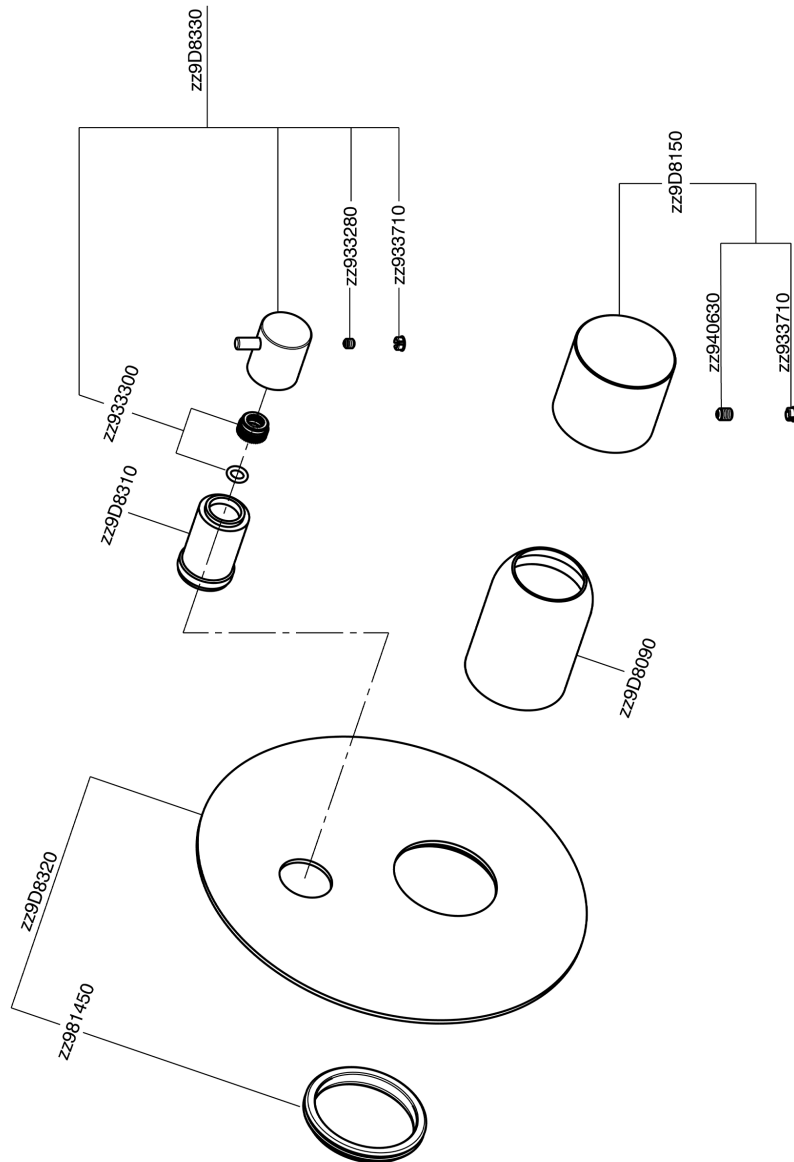

## Exposed part for concealed S.L.bath-shower valve SMOOTH X32\_X3002300

X3002300

<https://en.cisal.it/exposed-part-for-concealed-s-l-bath-shower-valve-smooth-x32-x3002300>

2026-04-26