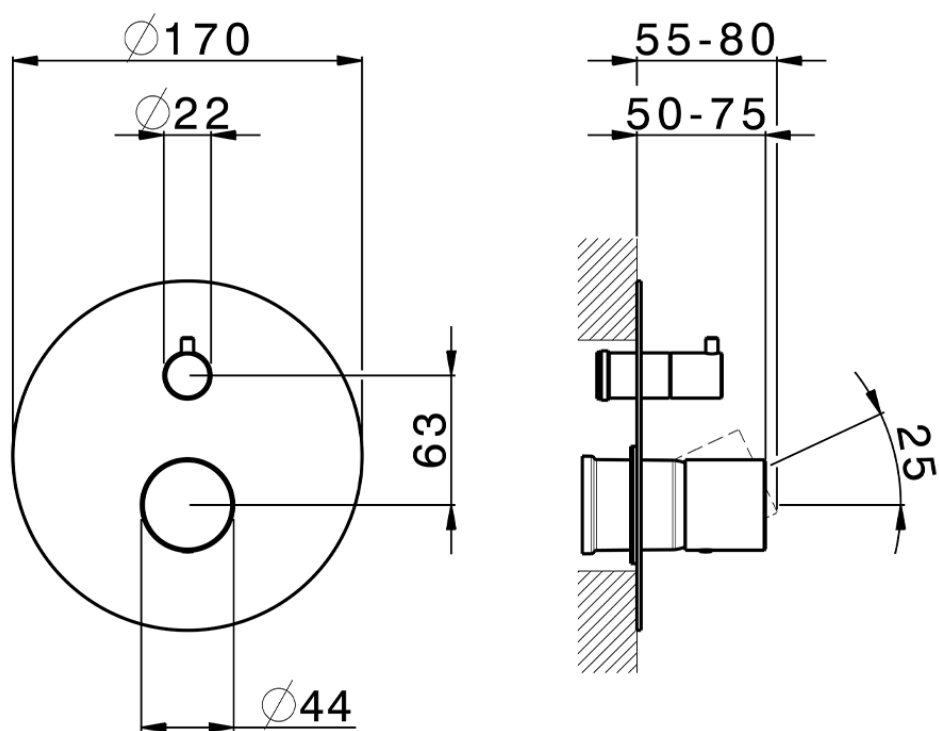

Exposed part for concealed S.L.bath-shower valve SMOOTH X32_X3002300

X3002300

<https://en.cisal.it/exposed-part-for-concealed-s-l-bath-shower-valve-smooth-x32-x3002300>

2026-06-13