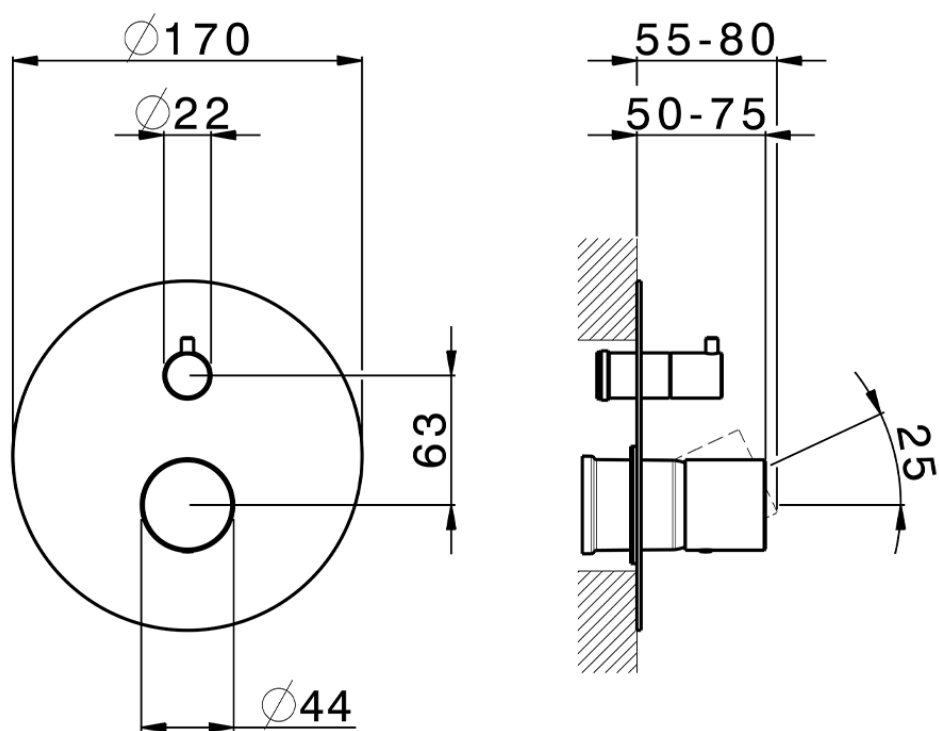

Exposed part for concealed S.L.bath-shower valve SMOOTH X32_X3002300

X3002300

<https://en.cisal.it/exposed-part-for-concealed-s-l-bath-shower-valve-smooth-x32-x3002300>

2026-04-26