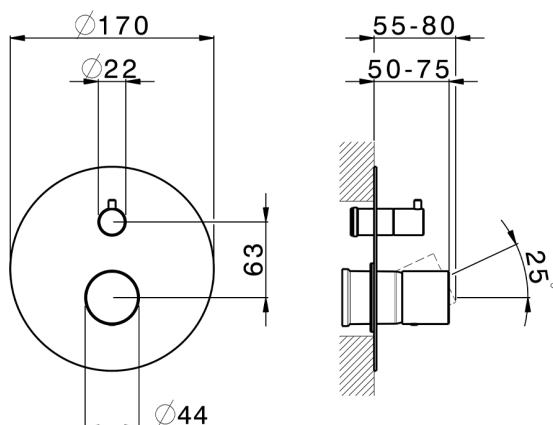

Exposed part for concealed S.L.bath-shower valve SMOOTH X32_X3002300

MODEL **X3002300**

Exposed part for concealed S.L.bath-shower valve, 2-Way rotating diverter, without concealed part, for items Easy-Box ZA000230, with smooth handle - Inox AISI 316L

AVAILABLE FINISHINGS

-  **D1** D1 Brushed Inox
-  **5H** 5H Dark Brass Brushed
-  **5L** 5L Brushed Black Titanium
-  **5N** 5N Brushed Rose Gold

CHARACTERISTICS

Installation **Concealed**
 Required concealed parts **ZA000230**

Exposed part for concealed S.L.bath-shower valve SMOOTH X32_X3002300

X3002300

<https://en.cisal.it/exposed-part-for-concealed-s-l-bath-shower-valve-smooth-x32-x3002300>

2026-06-13