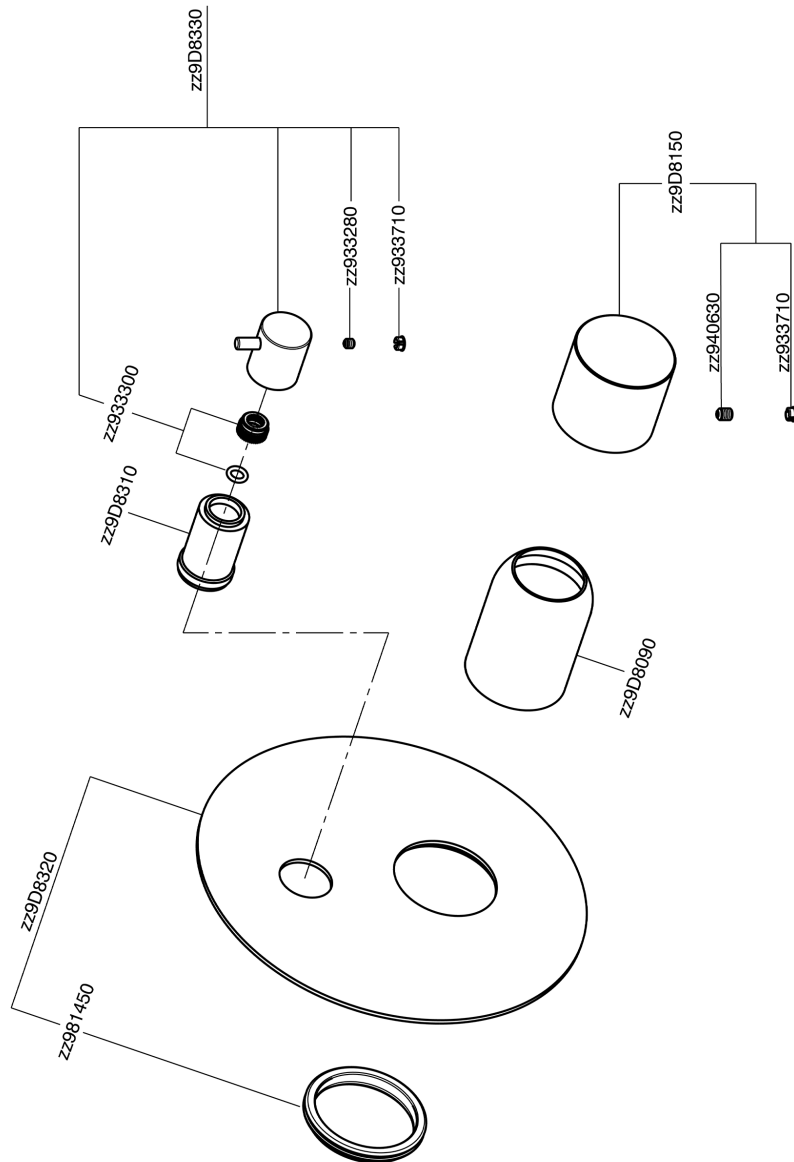

Exposed part for concealed S.L.bath-shower valve SMOOTH X32_X3002300

MODEL **X3002300**

Exposed part for concealed S.L.bath-shower valve, 2-Way rotating diverter, without concealed part, for items Easy-Box ZA000230, with smooth handle - Inox AISI 316L

AVAILABLE FINISHINGS

-  **D1** D1 Brushed Inox
-  **5H** 5H Dark Brass Brushed
-  **5L** 5L Brushed Black Titanium
-  **5N** 5N Brushed Rose Gold

CHARACTERISTICS

Installation **Concealed**
 Required concealed parts **ZA000230**

Exposed part for concealed S.L.bath-shower valve SMOOTH X32_X3002300

X3002300

<https://en.cisal.it/exposed-part-for-concealed-s-l-bath-shower-valve-smooth-x32-x3002300>

2026-06-13