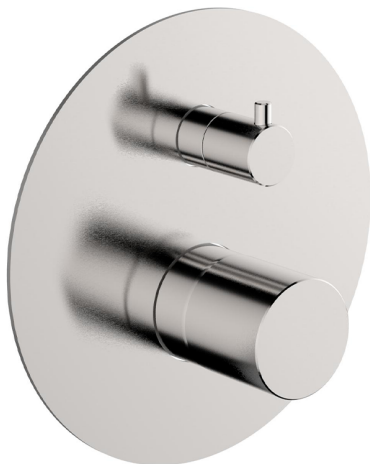

Exposed part for concealed S.L.bath-shower valve SMOOTH X32_X3002300

MODEL **X3002300**

Exposed part for concealed S.L.bath-shower valve, 2-Way rotating diverter, without concealed part, for items Easy-Box ZA000230, with smooth handle - Inox AISI 316L

AVAILABLE FINISHINGS

-  **D1** D1 Brushed Inox
-  **5H** 5H Dark Brass Brushed
-  **5L** 5L Brushed Black Titanium
-  **5N** 5N Brushed Rose Gold

CHARACTERISTICS

Installation **Concealed**
 Required concealed parts **ZA000230**

Exposed part for concealed S.L.bath-shower valve SMOOTH X32_X3002300

X3002300

<https://en.cisal.it/exposed-part-for-concealed-s-l-bath-shower-valve-smooth-x32-x3002300>

2026-04-06