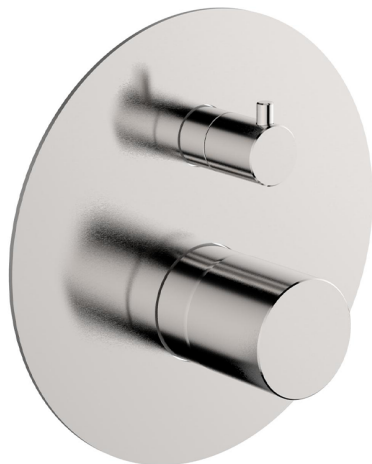

Exposed part for concealed S.L.bath-shower valve SMOOTH X32_X3002300

MODEL **X3002300**

Exposed part for concealed S.L.bath-shower valve, 2-Way rotating diverter, without concealed part, for items Easy-Box ZA000230, with smooth handle - Inox AISI 316L

AVAILABLE FINISHINGS

-  **D1** D1 Brushed Inox
-  **5H** 5H Dark Brass Brushed
-  **5L** 5L Brushed Black Titanium
-  **5N** 5N Brushed Rose Gold

CHARACTERISTICS

Installation **Concealed**
 Required concealed parts **ZA000230**

Exposed part for concealed S.L.bath-shower valve SMOOTH X32_X3002300

X3002300

<https://en.cisal.it/exposed-part-for-concealed-s-l-bath-shower-valve-smooth-x32-x3002300>

2026-06-13