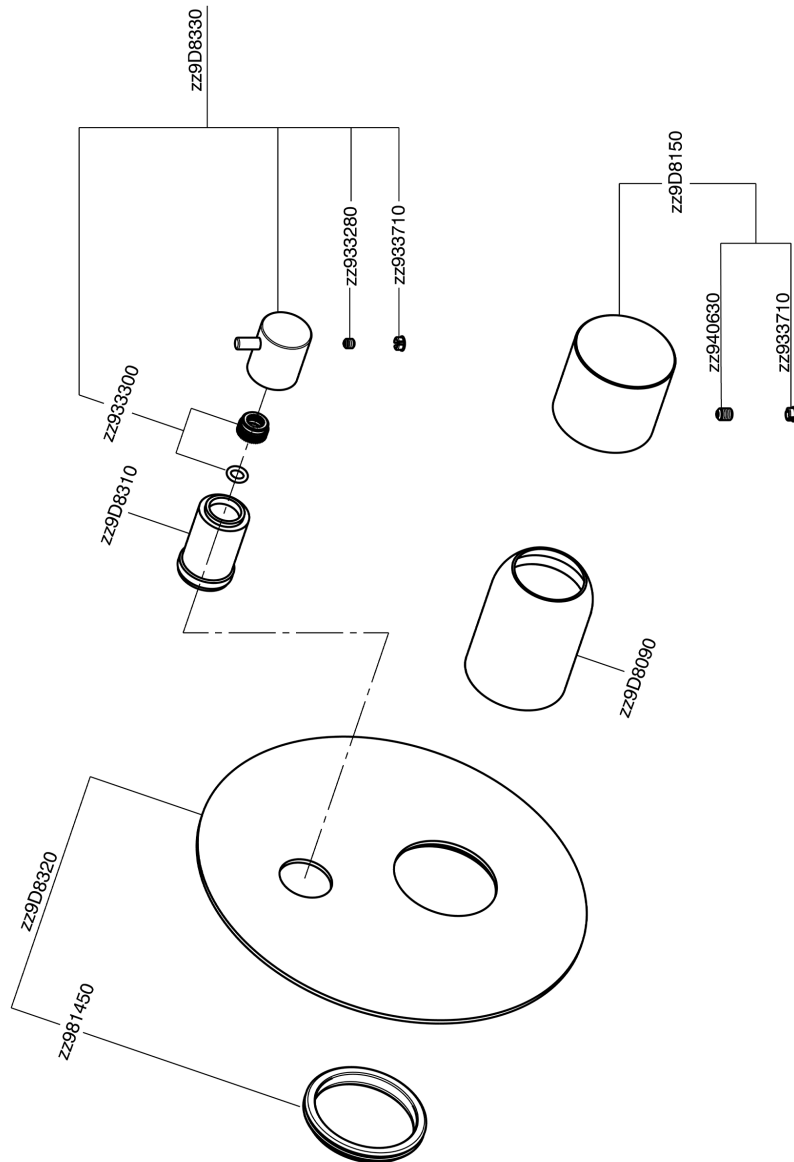

## Exposed part for concealed S.L.bath-shower valve SMOOTH X32\_X3002300

X3002300

<https://en.cisal.it/exposed-part-for-concealed-s-l-bath-shower-valve-smooth-x32-x3002300>

2026-04-06