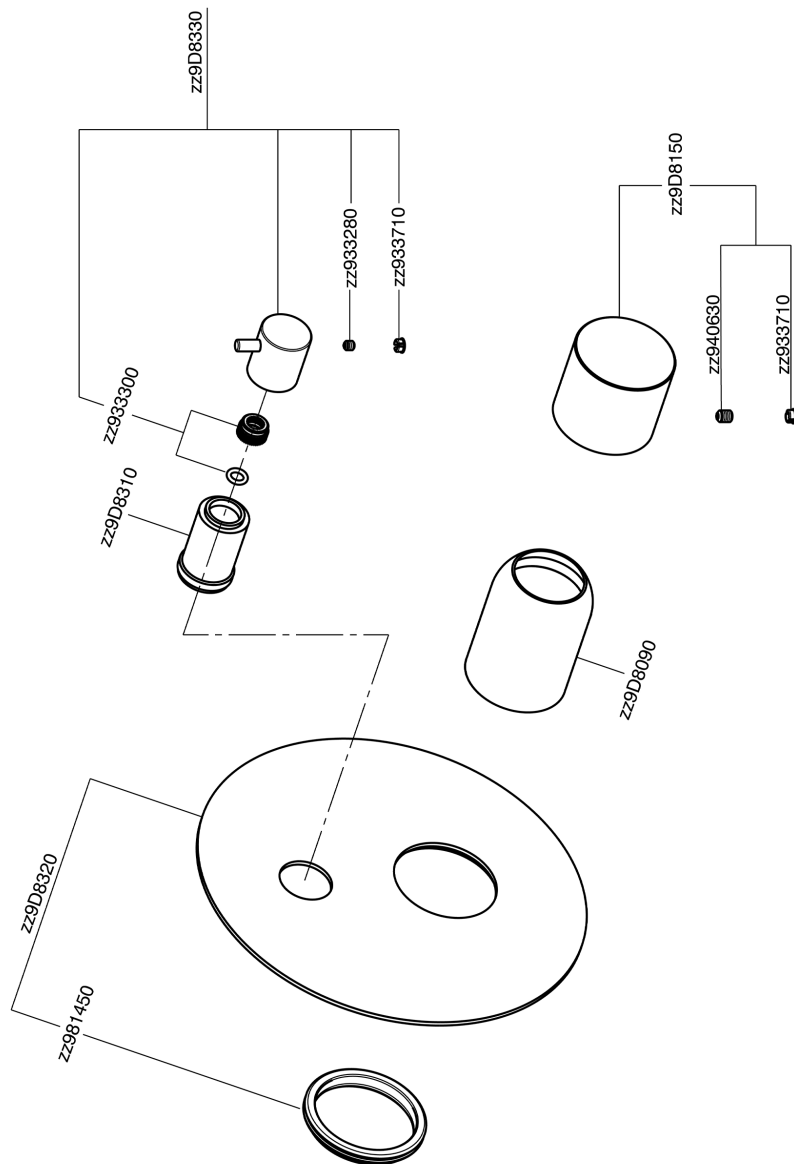

Exposed part for concealed S.L.bath-shower valve SMOOTH X32_X3002300

X3002300

<https://en.cisal.it/exposed-part-for-concealed-s-l-bath-shower-valve-smooth-x32-x3002300>

2026-05-17