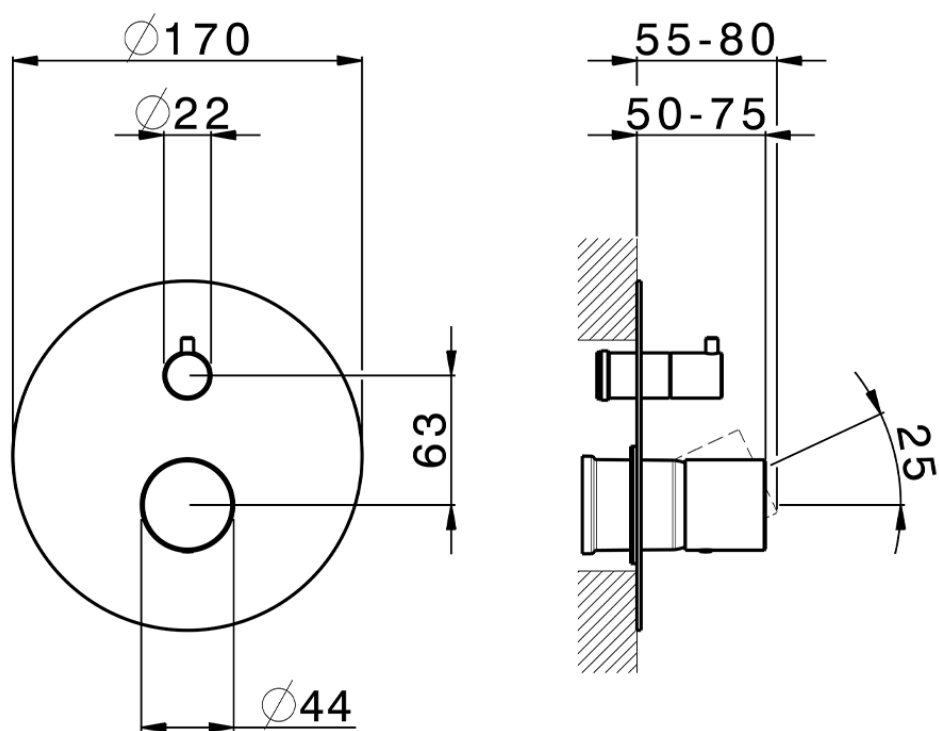

**Exposed part for concealed S.L.bath-shower valve SMOOTH X32\_X3002300**

X3002300

<https://en.cisal.it/exposed-part-for-concealed-s-l-bath-shower-valve-smooth-x32-x3002300>

2026-04-27