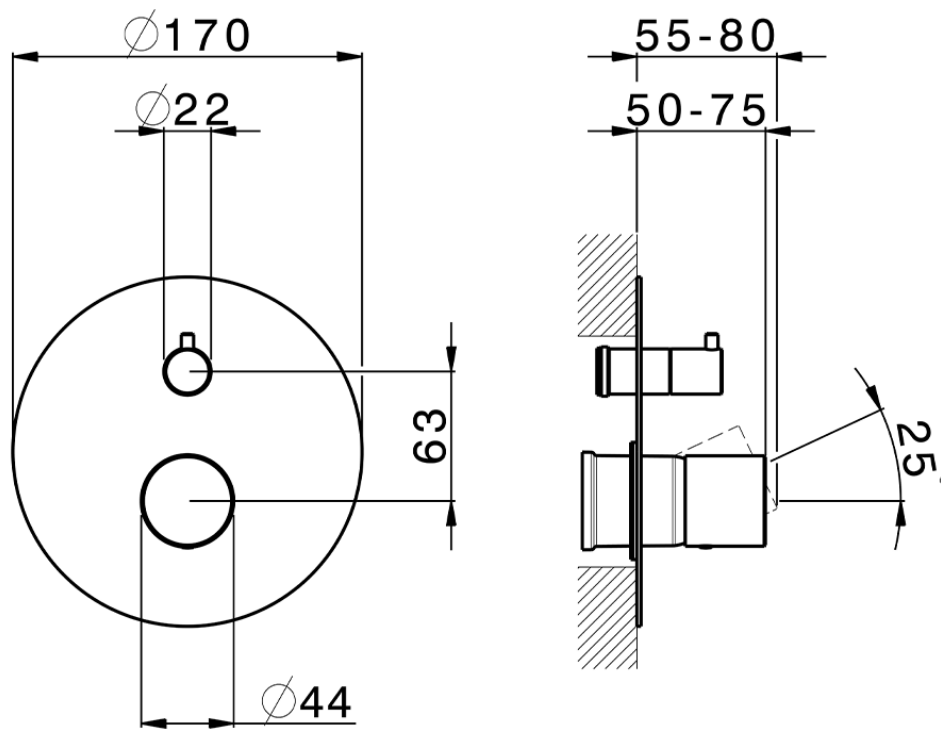

## Exposed part for concealed S.L.bath-shower valve SMOOTH X32\_X3002300

X3002300

<https://en.cisal.it/exposed-part-for-concealed-s-l-bath-shower-valve-smooth-x32-x3002300>

2026-05-17