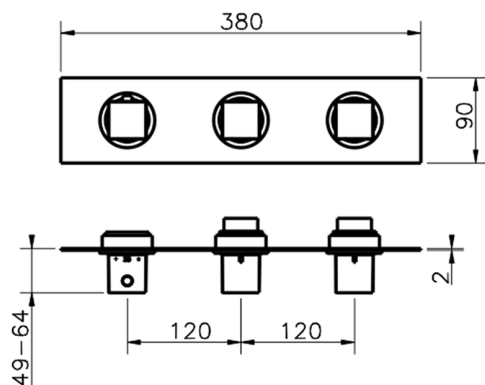

Cover Part for 2 Function Concealed Thermo Valve WELLNESS_RA01R200

MODEL **RA01R200**

Cover Part for 2 Function Concealed Thermo Valve, for item ZA01R200

AVAILABLE FINISHINGS

- **21** 21 Chrome
- **2B** 2B Polished Nickel
- **2F** 2F Brushed Nickel
- **2Q** 2Q Black Titanium
- **40** 40 Matt Black
- **4Q** 4Q Matt White

CHARACTERISTICS

Installation **Concealed**
Required concealed parts **ZA01R200**

Thermostatic

The Cisal thermostatic is your personal water manager, helping you to handle, control and save water and energy.