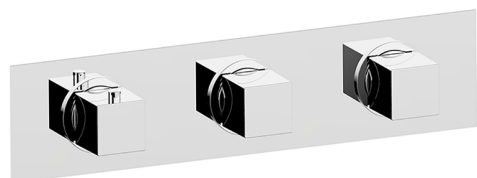

Cover Part for 2 Function Concealed Thermo Valve WELLNESS_RA01R200

MODEL **RA01R200**

Cover Part for 2 Function Concealed Thermo Valve, for item ZA01R200

AVAILABLE FINISHINGS

- **21** 21 Chrome
- **2B** 2B Polished Nickel
- **2F** 2F Brushed Nickel
- **2Q** 2Q Black Titanium
- **40** 40 Matt Black
- **4Q** 4Q Matt White

CHARACTERISTICS

Installation **Concealed**
Required concealed parts **ZA01R200**

Thermostatic

The Cisal thermostatic is your personal water manager, helping you to handle, control and save water and energy.