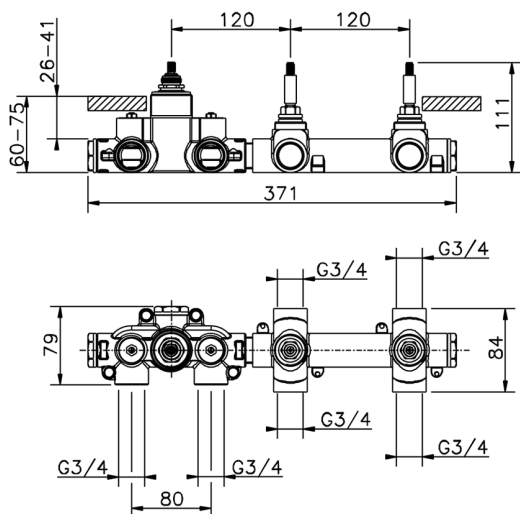

## 2 Function Concealed Thermostatic Valve CONCEALED\_ZA01R200

MODEL **ZA01R200**

2 Function Concealed Thermostatic Valve

AVAILABLE FINISHINGS

CHARACTERISTICS

Concealed **1**  
 Cartridge Spare Parts **23.51A.HF**  
**HF Thermostatic Valve**