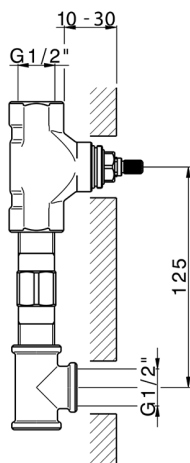

Exposed part for concealed washbasin mixer GRACE_GL013511

MODEL **GL013511**

Exposed part for concealed washbasin mixer, without concealed part, for item ZA033511

AVAILABLE FINISHINGS

-  **21** 21 Chrome
-  **2F** 2F Brushed Nickel
-  **2W** 2W Brushed Gold
-  **5H** 5H Dark Brass Brushed
-  **5L** 5L Brushed Black Titanium
-  **6T** 6T Chrome/Matt Black

CHARACTERISTICS

Installation **Concealed**
 Required concealed parts **ZA033511**

Exposed part for concealed washbasin mixer GRACE_GL013511

GL013511

<https://en.cisal.it/exposed-part-for-concealed-washbasin-mixer-gracegl013511>

Concealed washbasin mixer CONCEALED_ZA033511

MODEL **ZA033511**

Concealed washbasin mixer, right headvalve - left headvalve

AVAILABLE FINISHINGS

 **04** 04 Without finishing

CHARACTERISTICS

Concealed **1**

2024-10-23