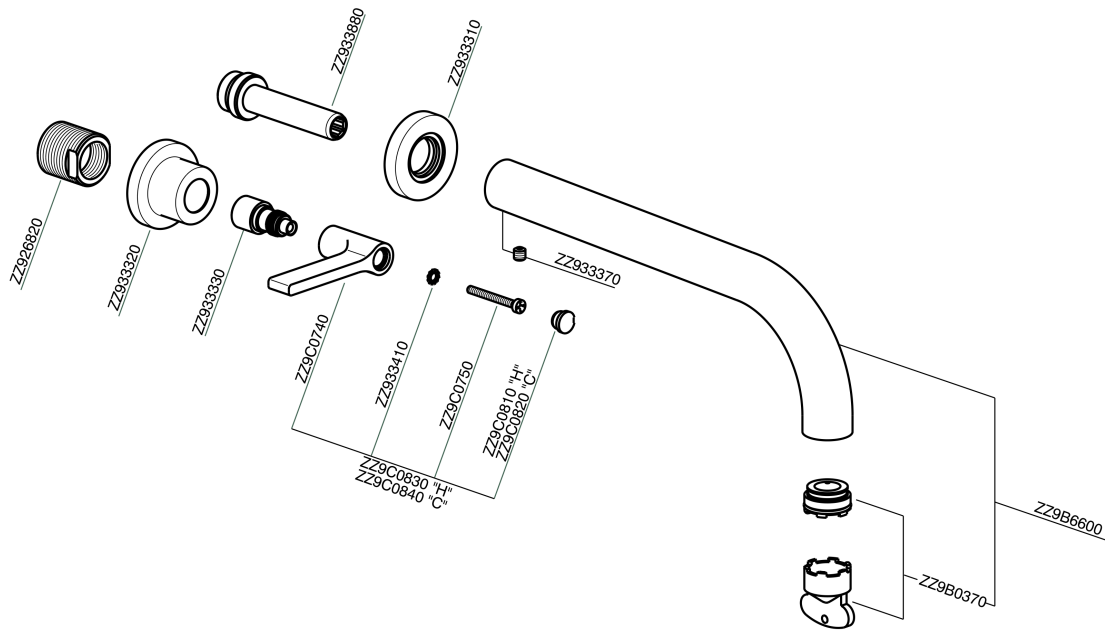

Exposed part for concealed washbasin mixer GRACE_GL013511

MODEL **GL013511**

Exposed part for concealed washbasin mixer, without concealed part, for item ZA033511

AVAILABLE FINISHINGS

-  **21** 21 Chrome
-  **2F** 2F Brushed Nickel
-  **2W** 2W Brushed Gold
-  **5H** 5H Dark Brass Brushed
-  **5L** 5L Brushed Black Titanium
-  **6T** 6T Chrome/Matt Black

CHARACTERISTICS

Installation **Concealed**
 Required concealed parts **ZA033511**

Exposed part for concealed washbasin mixer GRACE_GL013511

GL013511

<https://en.cisal.it/exposed-part-for-concealed-washbasin-mixer-gracegl013511>

Concealed washbasin mixer CONCEALED_ZA033511

MODEL **ZA033511**

Concealed washbasin mixer, right headvalve - left headvalve

AVAILABLE FINISHINGS

 **04** 04 Without finishing

CHARACTERISTICS

Concealed **1**

2024-10-23