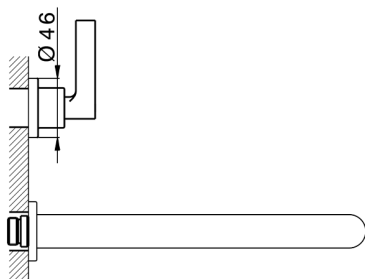

Exposed part for concealed washbasin mixer GRACE_GL013511

MODEL **GL013511**

Exposed part for concealed washbasin mixer, without concealed part, for item ZA033511

AVAILABLE FINISHINGS

-  **21** 21 Chrome
-  **2F** 2F Brushed Nickel
-  **2W** 2W Brushed Gold
-  **5H** 5H Dark Brass Brushed
-  **5L** 5L Brushed Black Titanium
-  **6T** 6T Chrome/Matt Black

CHARACTERISTICS

Installation **Concealed**
 Required concealed parts **ZA033511**

Exposed part for concealed washbasin mixer GRACE_GL013511

GL013511

<https://en.cisal.it/exposed-part-for-concealed-washbasin-mixer-gracegl013511>

Concealed washbasin mixer CONCEALED_ZA033511

MODEL **ZA033511**

Concealed washbasin mixer, right headvalve - left headvalve

AVAILABLE FINISHINGS

 **04** 04 Without finishing

CHARACTERISTICS

Concealed **1**

2024-10-23