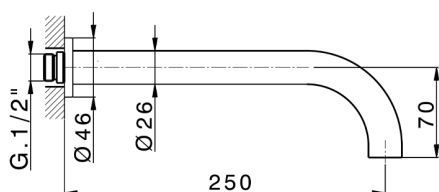

Exposed part for concealed washbasin mixer GRACE_GL013511

MODEL **GL013511**

Exposed part for concealed washbasin mixer, without concealed part, for item ZA033511

AVAILABLE FINISHINGS

-  **21** 21 Chrome
-  **2F** 2F Brushed Nickel
-  **2W** 2W Brushed Gold
-  **5H** 5H Dark Brass Brushed
-  **5L** 5L Brushed Black Titanium
-  **6T** 6T Chrome/Matt Black

CHARACTERISTICS

Installation **Concealed**
 Required concealed parts **ZA033511**

Exposed part for concealed washbasin mixer GRACE_GL013511

GL013511

<https://en.cisal.it/exposed-part-for-concealed-washbasin-mixer-gracegl013511>

Concealed washbasin mixer CONCEALED_ZA033511

MODEL **ZA033511**

Concealed washbasin mixer, right headvalve - left headvalve

AVAILABLE FINISHINGS

 **04** 04 Without finishing

CHARACTERISTICS

Concealed **1**

2024-10-23