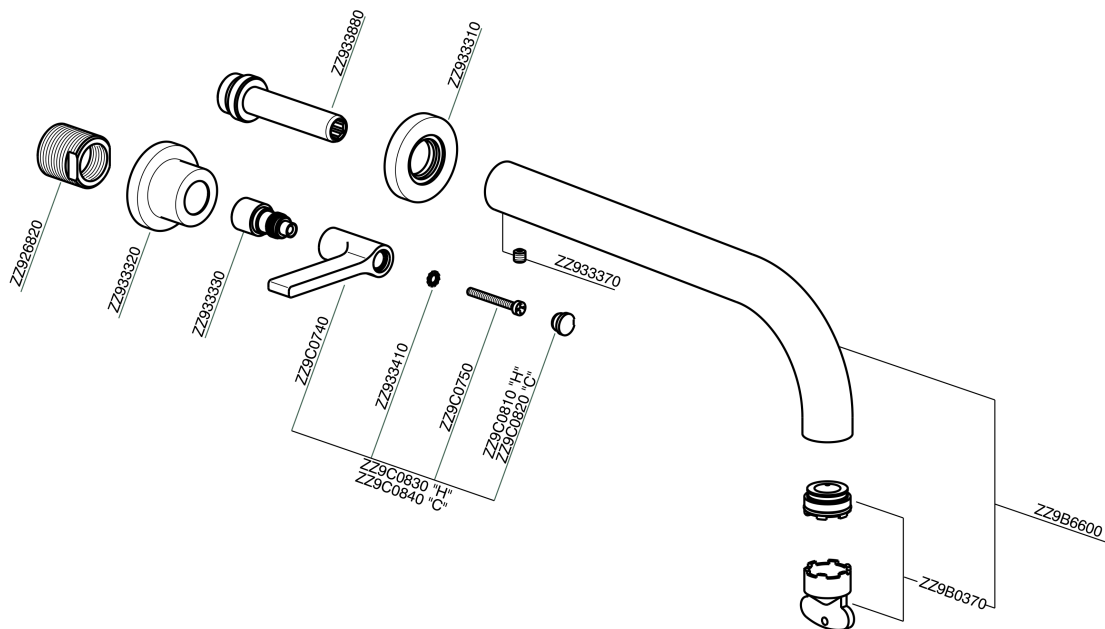

Exposed part for concealed washbasin mixer GRACE_GL013511

GL013511

<https://en.cisal.it/exposed-part-for-concealed-washbasin-mixer-gracegl013511>

Concealed washbasin mixer CONCEALED_ZA033511

ZA033511

<https://en.cisal.it/concealed-washbasin-mixer-concealedza033511>