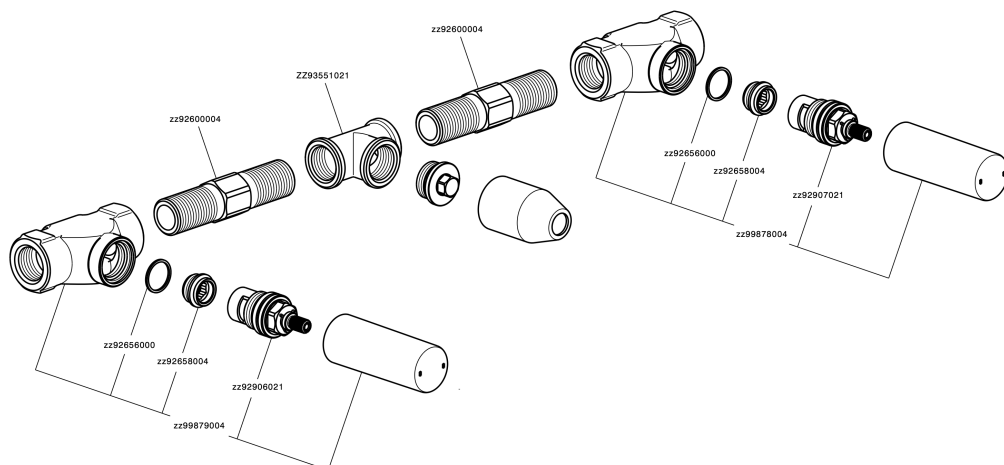

Exposed part for concealed washbasin mixer GRACE_GL013511

GL013511

<https://en.cisal.it/exposed-part-for-concealed-washbasin-mixer-gracegl013511>

Concealed washbasin mixer CONCEALED_ZA033511

ZA033511

<https://en.cisal.it/concealed-washbasin-mixer-concealedza033511>