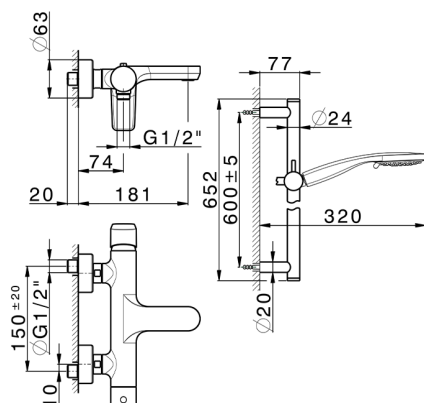

## Single lever bath mixer, with shower set ROCK&ROLL\_RK000060

MODEL **RK000060**

Single lever bath mixer, with shower set, 60 cm Rail with slide bracket, 100 mm ABS 3 sprays handshower, 150 cm SUPREME smooth flexible hose

### CHARACTERISTICS

Cartridge Spare Parts **ZZ95409000**

**35 mm Cartridge**

### EcoStop

EcoStop feature limits water flow to approximately 50% of maximum output with one point of resistance on setting. Push slightly past the middle stop only when full water output is required. This will save water up to 50%.