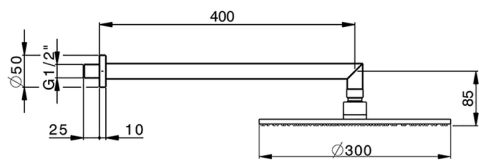

Shower arm with showerhead WELLNESS_DS013620

MODEL **DS013620**

Shower arm with showerhead, 300 mm round showerhead 8 mm thick BRASS, 400 mm shower arm

AVAILABLE FINISHINGS

-  **21** 21 Chrome
-  **2B** 2B Polished Nickel
-  **2F** 2F Brushed Nickel
-  **2P** 2P Rose Gold
-  **2Q** 2Q Black Titanium
-  **40** 40 Matt Black
-  **4Q** 4Q Matt White