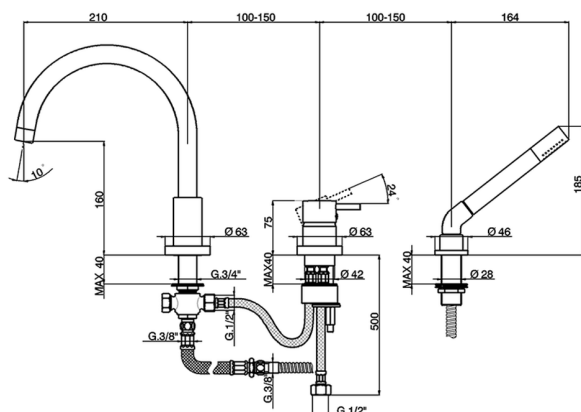

Deck mounted 3-holes single lever bath mixer NUOVA LESS_LN001260

MODEL **LN001260**

Deck mounted 3-holes single lever bath mixer, automatic diverter, Brass minimalistic one spray handshower, 175 cm Brass flexible hose

AVAILABLE FINISHINGS

-  **21** 21 Chrome
-  **2F** 2F Brushed Nickel
-  **40** 40 Matt Black
-  **4Q** 4Q Matt White

CHARACTERISTICS

Cartridge Spare Parts **ZZ93196000**

38 mm Cartridge

Deck mounted 3-holes single lever bath mixer NUOVA LESS_LN001260