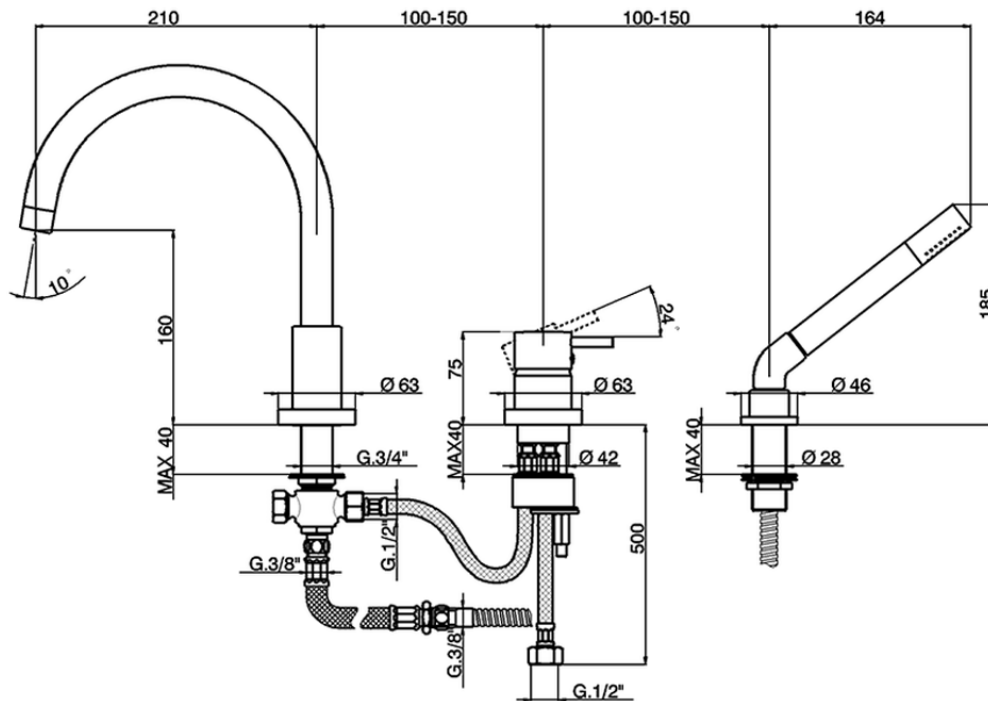

## Deck mounted 3-holes single lever bath mixer NUOVA LESS\_LN001260

LN001260

<https://en.cisal.it/deck-mounted-3-holes-single-lever-bath-mixer-nuova-less-ln001260>

2026-05-25