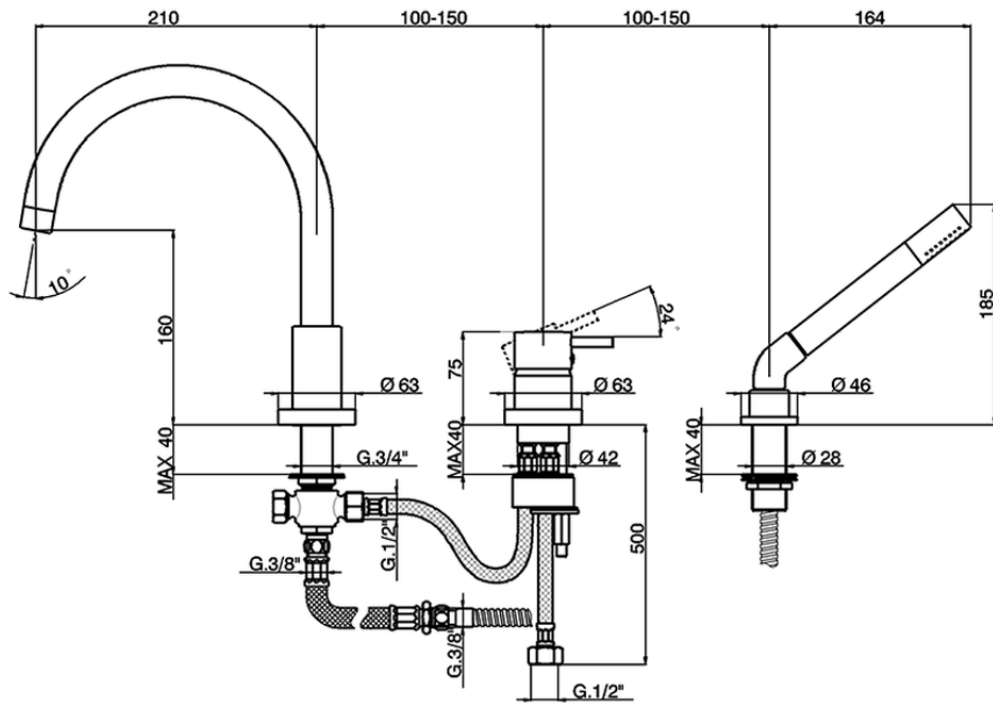

Deck mounted 3-holes single lever bath mixer NUOVA LESS_LN001260

LN001260

<https://en.cisal.it/deck-mounted-3-holes-single-lever-bath-mixer-nuova-less-ln001260>

2026-04-26