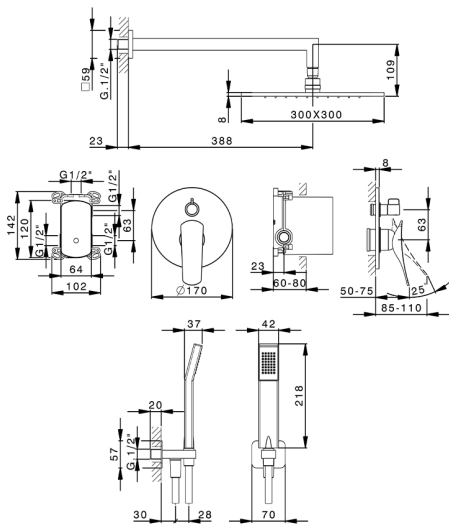

Single Lever concealed shower set ROADSTER ACCENT_RA0KM020

MODEL **RA0KM020**

Single Lever concealed shower set, 2-Way rotating diverter, wall mounted adjustable handshower bracket, 400 mm shower arm, 300x300 mm square showerhead 8 mm thick, 42x18 mm ABS Quad one spray handshower, 1/2" wall elbow, 150 cm SUPREME smooth flexible hose

AVAILABLE FINISHINGS

CHARACTERISTICS

Cartridge Spare Parts **ZZ95409000**

35 mm Cartridge

EcoStop

EcoStop feature limits water flow to approximately 50% of maximum output with one point of resistance on setting. Push slightly past the middle stop only when full water output is required. This will save water up to 50%.