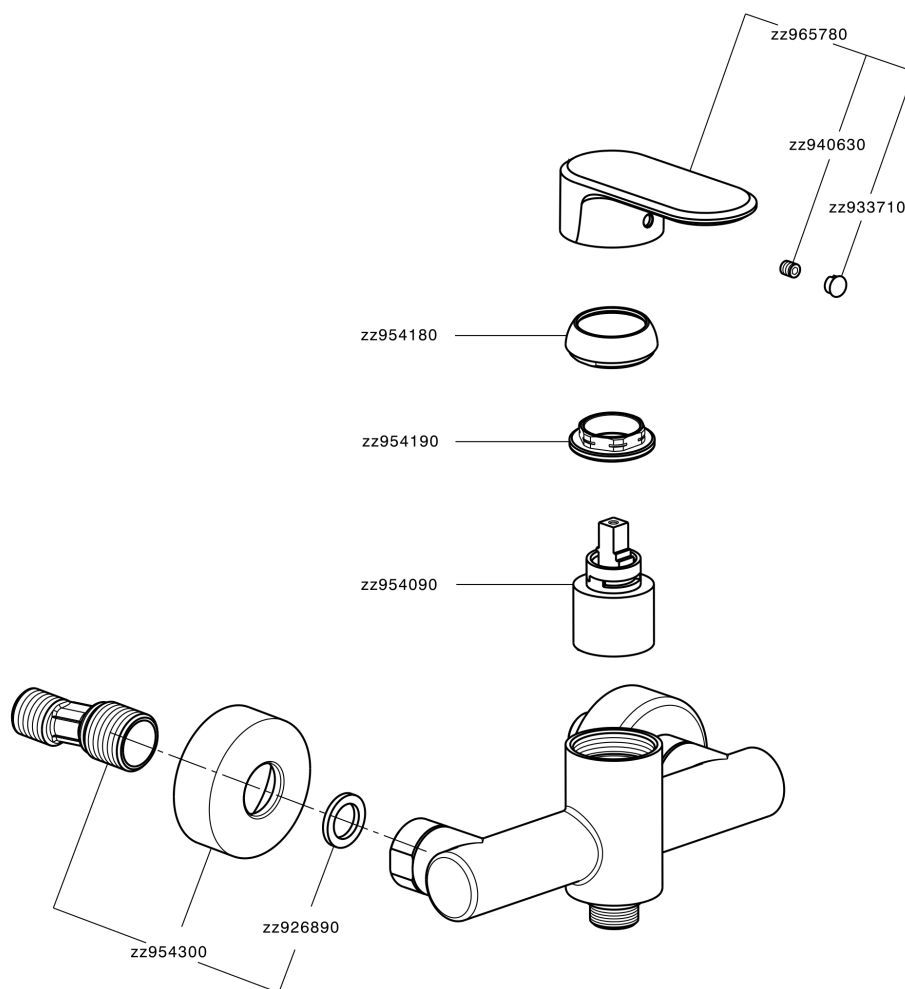

Single lever shower mixer LINEAVIVA_LV000440

LV000440

<https://en.cisal.it/single-lever-shower-mixer-lineavivalv000440>

2024-09-08