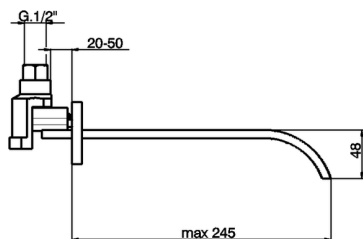

Filler spout WAVE_WA000240

MODEL **WA000240**

Filler spout, L.245 mm, 1/2" M connection

AVAILABLE FINISHINGS

-  **21** 21 Chrome
-  **2F** 2F Brushed Nickel
-  **2Q** 2Q Black Titanium

CHARACTERISTICS

2024-12-22