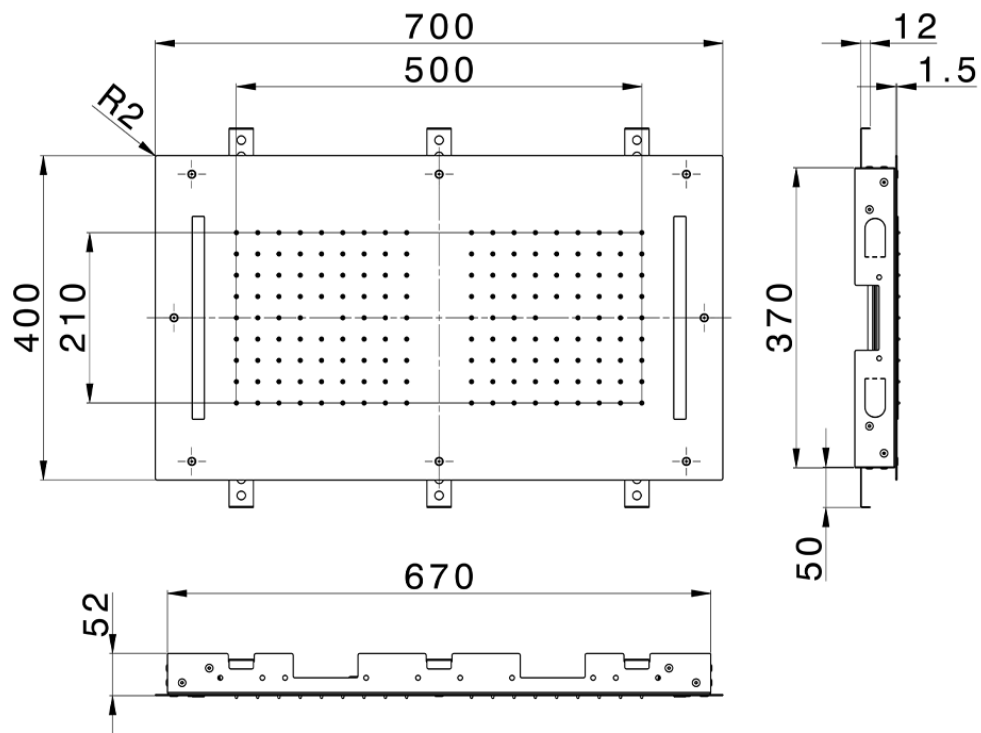

## 700x400 mm Chromotherapy Ceiling showerhead ZEN SHOWER\_ZS0C0110

ZS0C0110

<https://en.cisal.it/700x400-mm-chromotherapy-ceiling-showerhead-zen-shower-zs0c0110>

2026-04-08