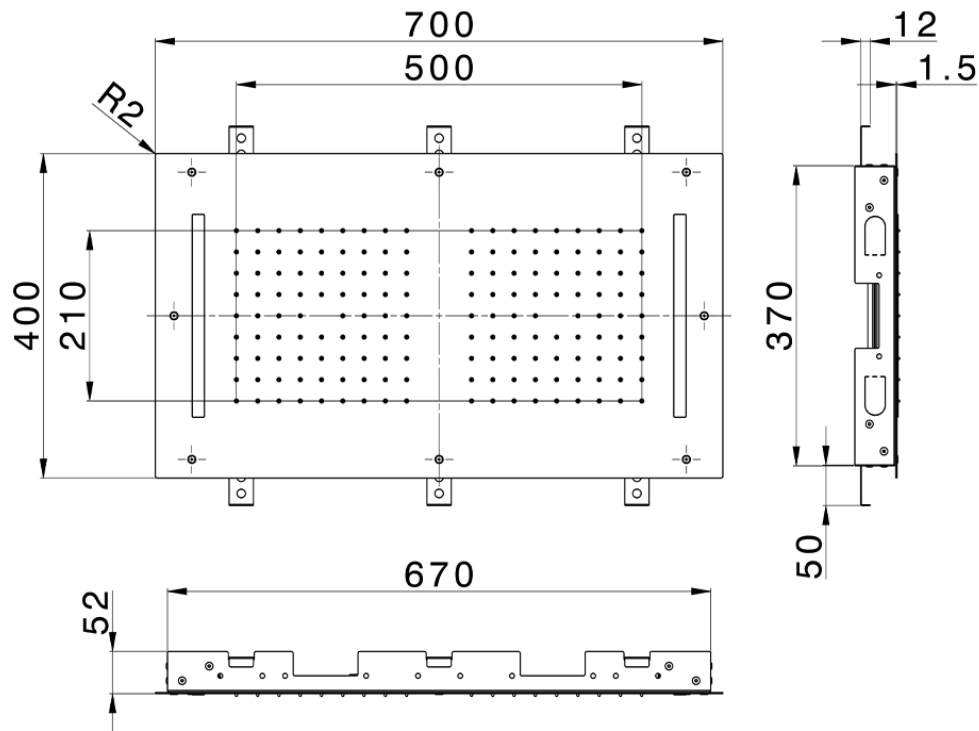

## 700x400 mm Chromotherapy Ceiling showerhead ZEN SHOWER\_ZS0C0110

ZS0C0110

<https://en.cisal.it/700x400-mm-chromotherapy-ceiling-showerhead-zen-shower-zs0c0110>

2026-05-19