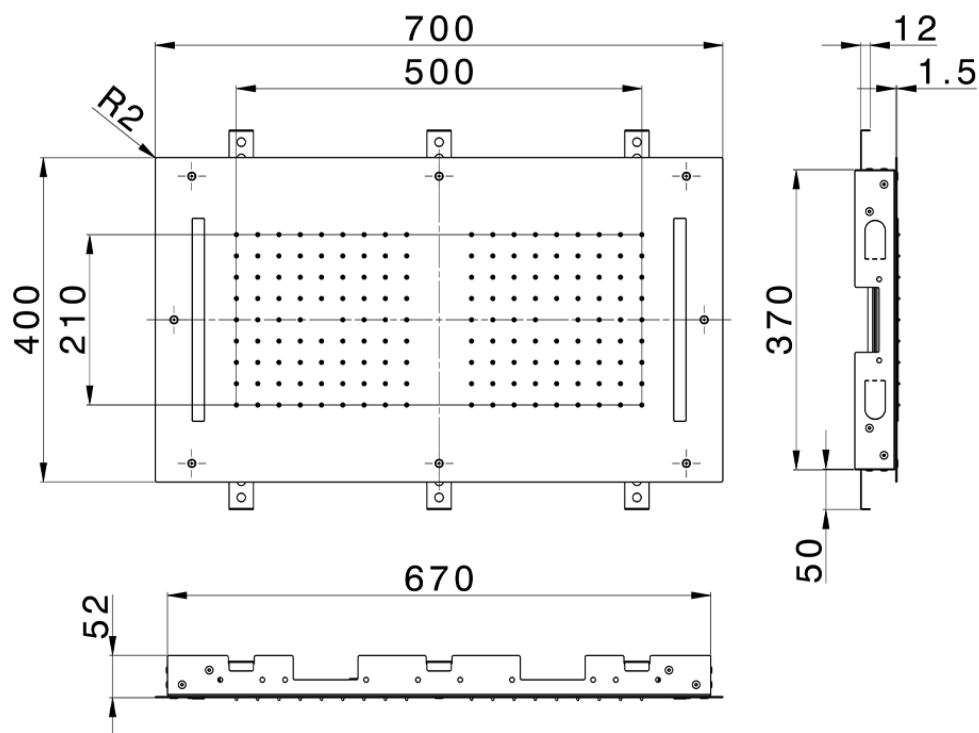

## 700x400 mm Chromotherapy Ceiling showerhead ZEN SHOWER\_ZS0C0110

ZS0C0110

<https://en.cisal.it/700x400-mm-chromotherapy-ceiling-showerhead-zen-shower-zs0c0110>

2026-04-28