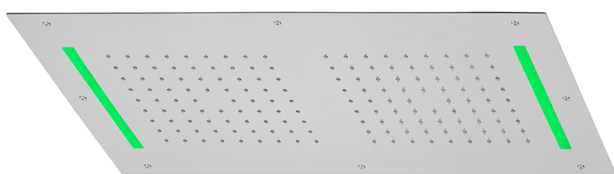

700x400 mm Chromotherapy Ceiling showerhead ZEN SHOWER_ZS0C0110

MODEL **ZS0C0110**

700x400 mm Chromotherapy Ceiling showerhead, 2 rain, chromotherapy functions, with remote control included, Stainless Steel AISI 304

AVAILABLE FINISHINGS

-  **D1** D1 Brushed Inox
-  **40** 40 Matt Black
-  **4Q** 4Q Matt White
-  **5G** 5G Rose Gold
-  **D2** D2 Polished Inox

CHARACTERISTICS

2026-06-29