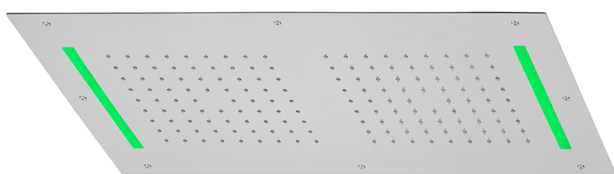

700x400 mm Chromotherapy Ceiling showerhead ZEN SHOWER_ZS0C0110

MODEL **ZS0C0110**

700x400 mm Chromotherapy Ceiling showerhead, 2 rain, chromotherapy functions, with remote control included, Stainless Steel AISI 304

AVAILABLE FINISHINGS

-  **D1** D1 Brushed Inox
-  **40** 40 Matt Black
-  **4Q** 4Q Matt White
-  **5G** 5G Rose Gold
-  **D2** D2 Polished Inox

CHARACTERISTICS

2026-04-28