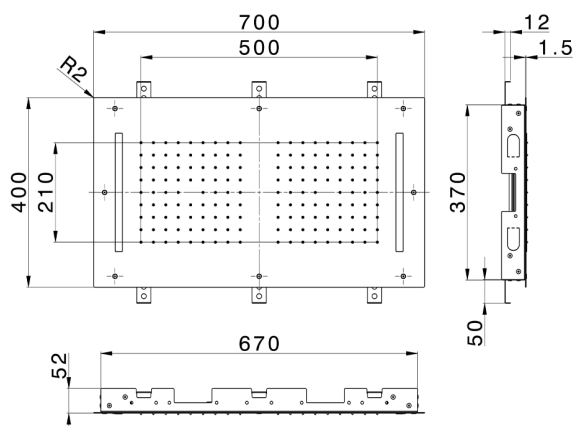

700x400 mm Chromotherapy Ceiling showerhead ZEN SHOWER_ZS0C0110

MODEL **ZS0C0110**

700x400 mm Chromotherapy Ceiling showerhead, 2 rain, chromotherapy functions, with remote control included, Stainless Steel AISI 304

AVAILABLE FINISHINGS

- **D1** D1 Brushed Inox
- **40** 40 Matt Black
- **4Q** 4Q Matt White
- **5G** 5G Rose Gold
- **D2** D2 Polished Inox

CHARACTERISTICS

2026-06-29