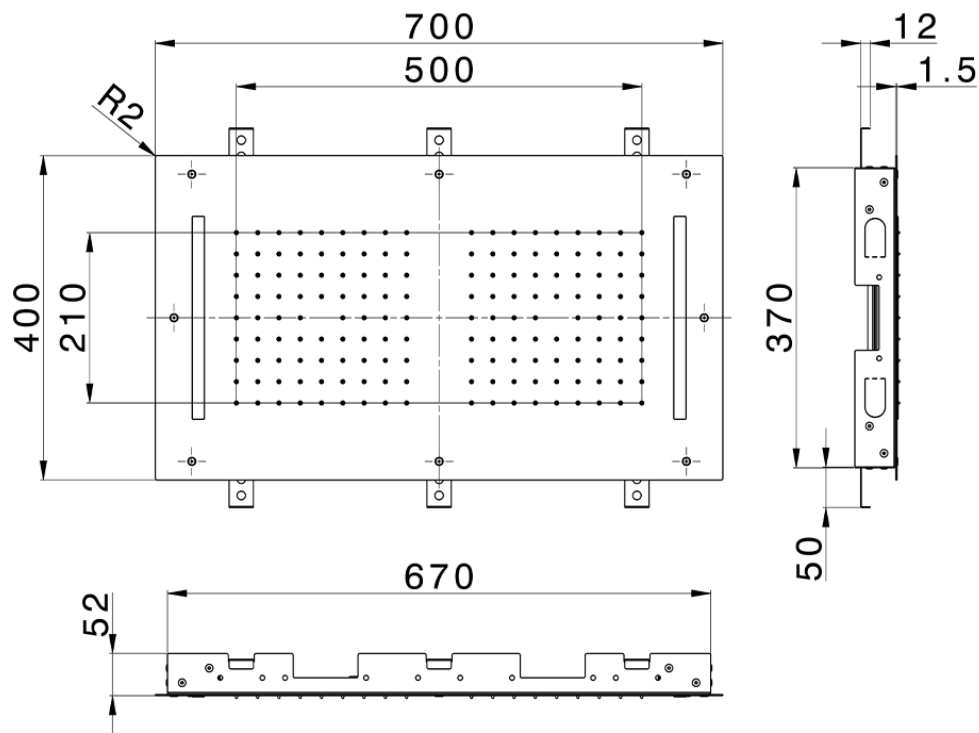

700x400 mm Chromotherapy Ceiling showerhead ZEN SHOWER_ZS0C0110

ZS0C0110

<https://en.cisal.it/700x400-mm-chromotherapy-ceiling-showerhead-zen-shower-zs0c0110>

2026-04-10