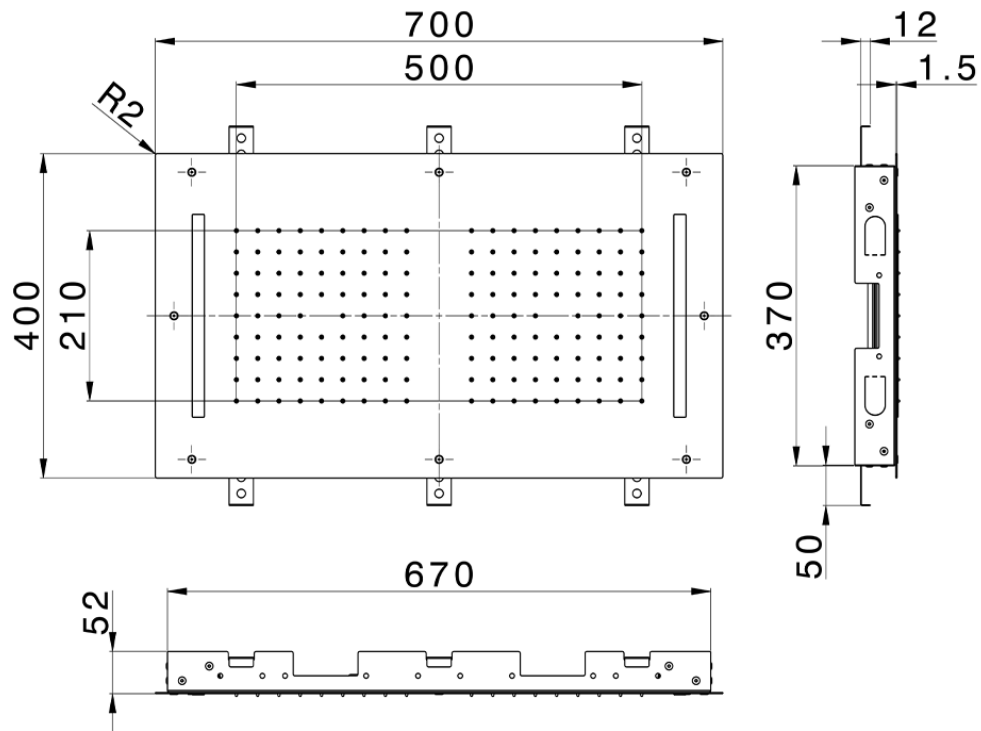

700x400 mm Chromotherapy Ceiling showerhead ZEN SHOWER_ZS0C0110

ZS0C0110

<https://en.cisal.it/700x400-mm-chromotherapy-ceiling-showerhead-zen-shower-zs0c0110>

2026-05-19