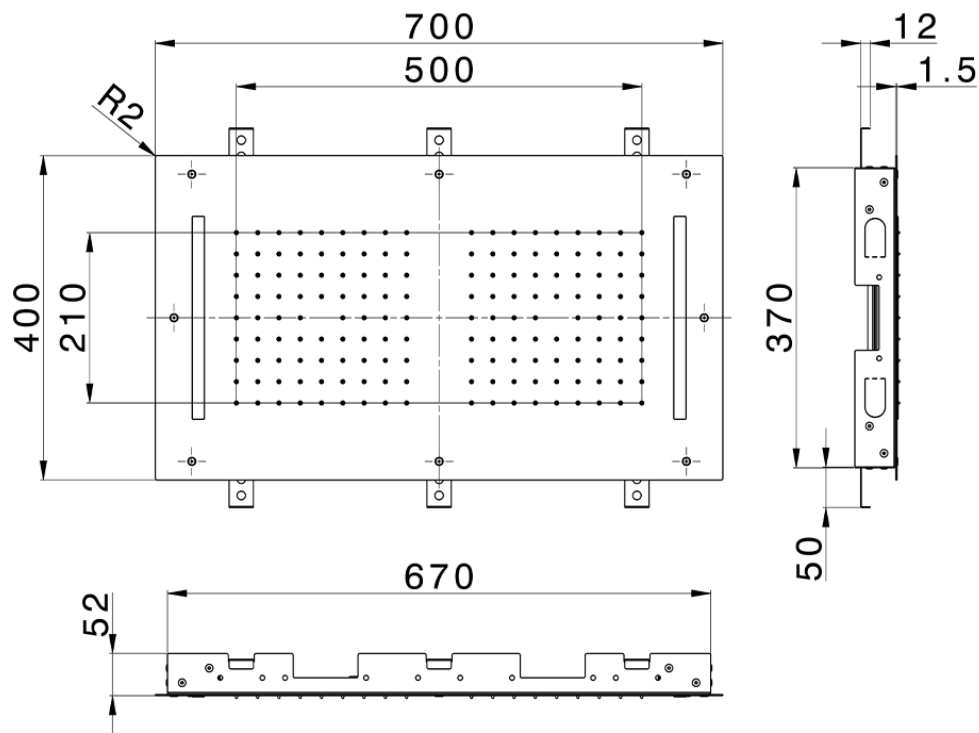

## 700x400 mm Chromotherapy Ceiling showerhead ZEN SHOWER\_ZS0C0110

ZS0C0110

<https://en.cisal.it/700x400-mm-chromotherapy-ceiling-showerhead-zen-shower-zs0c0110>

2026-06-29