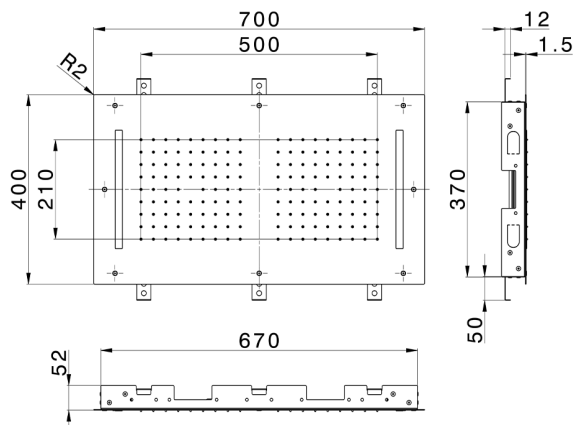

700x400 mm Chromotherapy Ceiling showerhead ZEN SHOWER_ZS0C0110

MODEL **ZS0C0110**

700x400 mm Chromotherapy Ceiling showerhead, 2 rain, chromotherapy functions, with remote control included, Stainless Steel AISI 304

AVAILABLE FINISHINGS

- **D1** D1 Brushed Inox
- **40** 40 Matt Black
- **4Q** 4Q Matt White
- **5G** 5G Rose Gold
- **D2** D2 Polished Inox

CHARACTERISTICS

2026-06-19