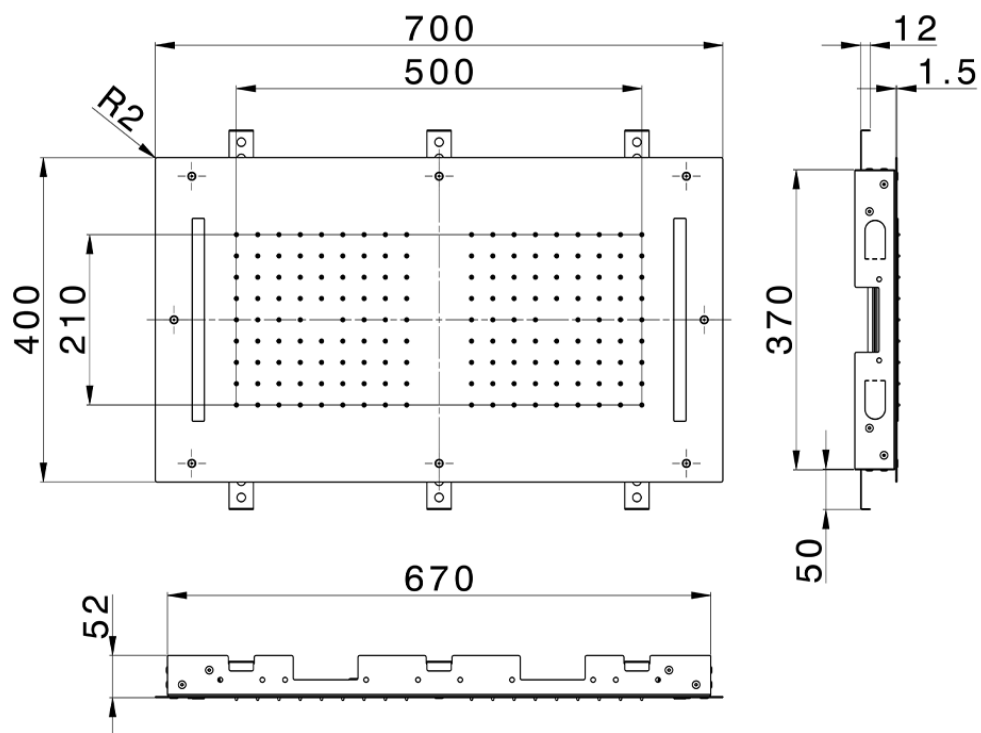

700x400 mm Chromotherapy Ceiling showerhead ZEN SHOWER_ZS0C0110

ZS0C0110

<https://en.cisal.it/700x400-mm-chromotherapy-ceiling-showerhead-zen-shower-zs0c0110>

2026-04-28