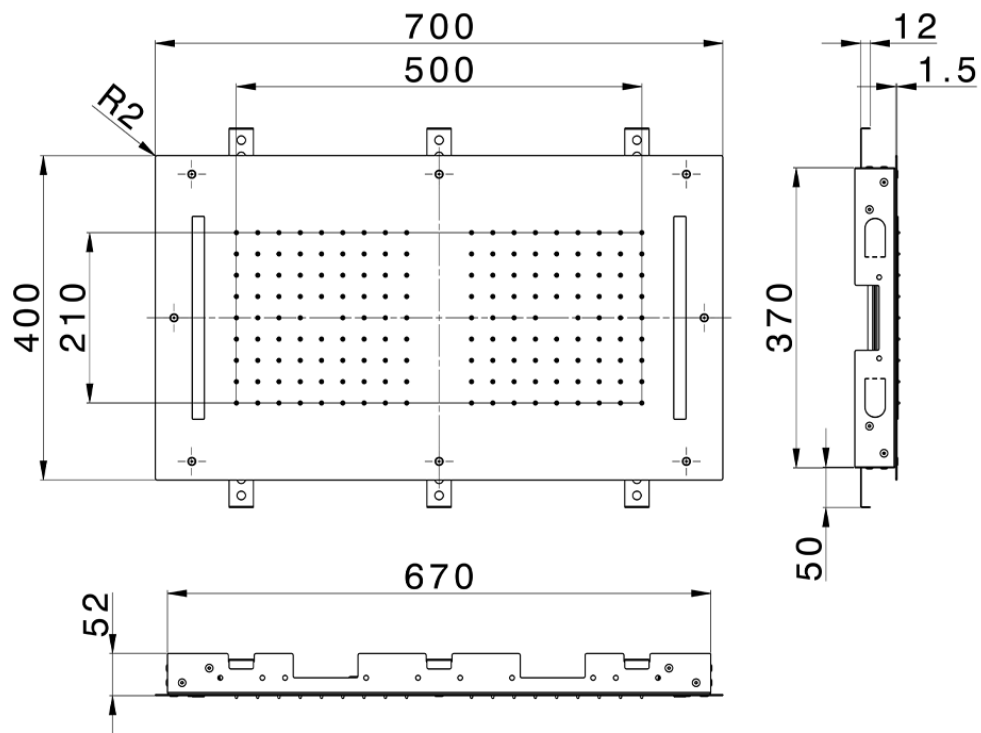

700x400 mm Chromotherapy Ceiling showerhead ZEN SHOWER_ZS0C0110

ZS0C0110

<https://en.cisal.it/700x400-mm-chromotherapy-ceiling-showerhead-zen-shower-zs0c0110>

2026-06-10