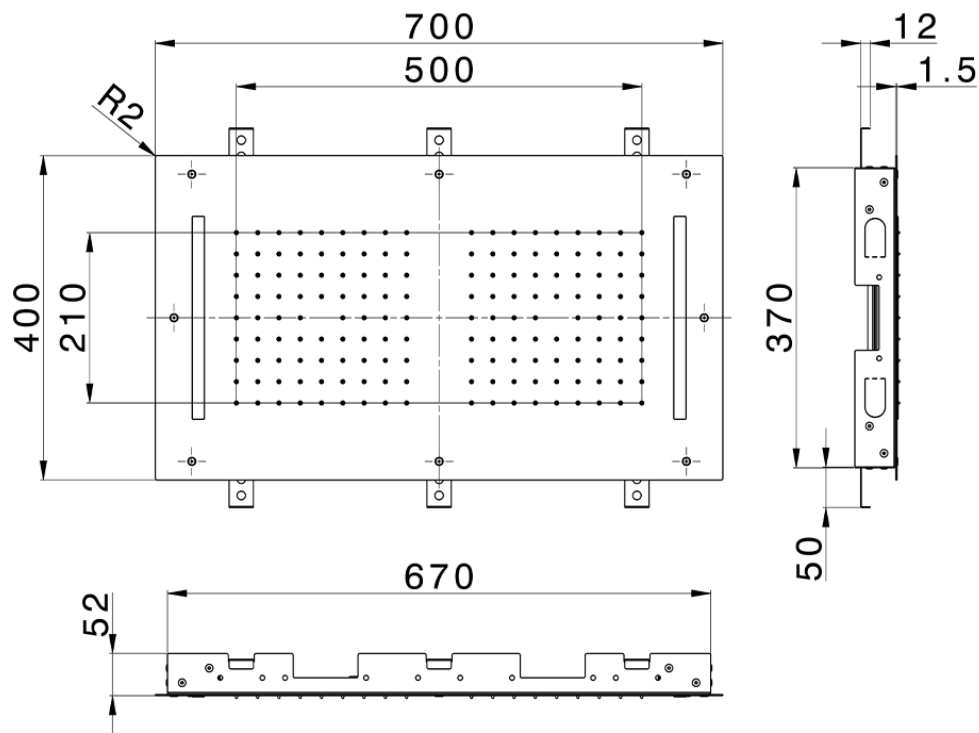

700x400 mm Chromotherapy Ceiling showerhead ZEN SHOWER_ZS0C0110

ZS0C0110

<https://en.cisal.it/700x400-mm-chromotherapy-ceiling-showerhead-zen-shower-zs0c0110>

2026-06-13