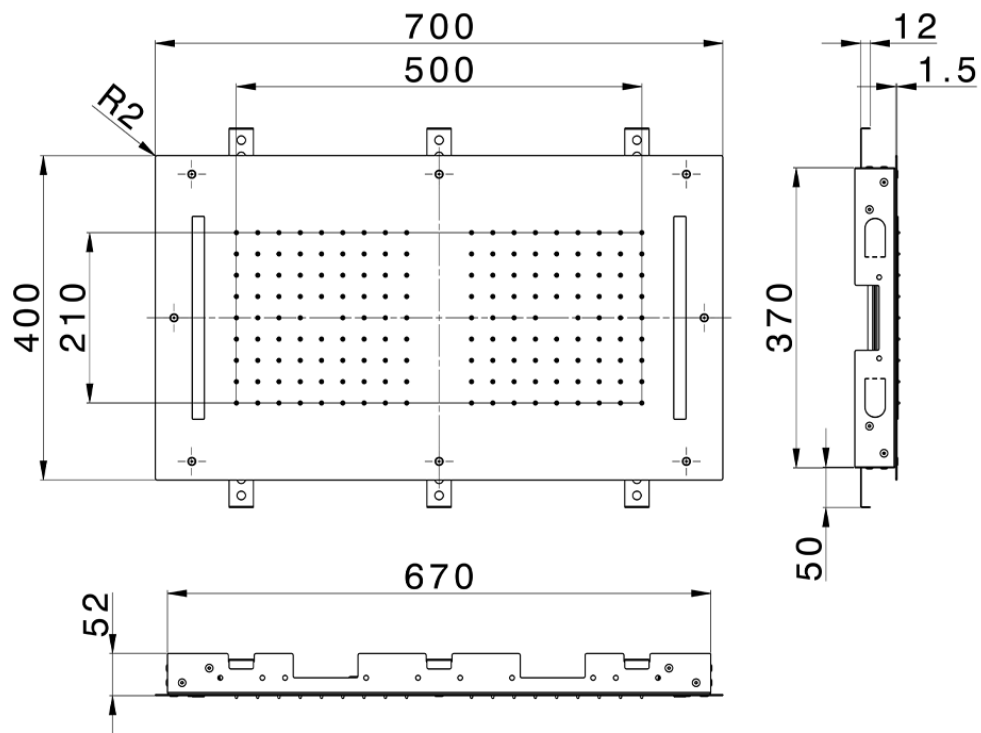

## 700x400 mm Chromotherapy Ceiling showerhead ZEN SHOWER\_ZS0C0110

ZS0C0110

<https://en.cisal.it/700x400-mm-chromotherapy-ceiling-showerhead-zen-shower-zs0c0110>

2026-06-14