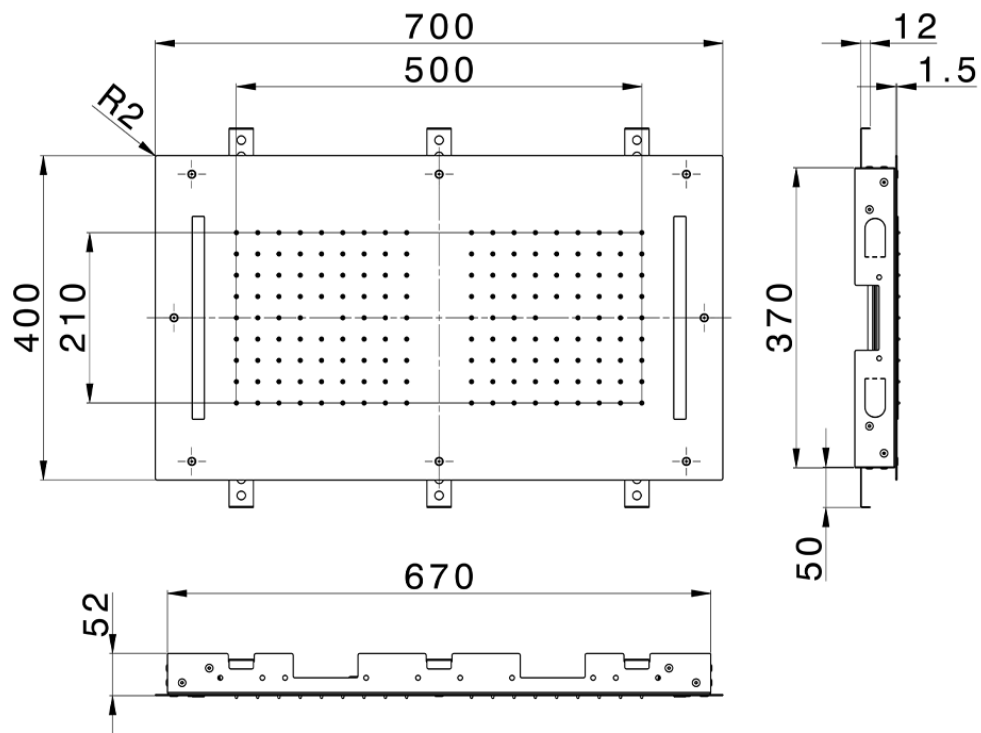

700x400 mm Chromotherapy Ceiling showerhead ZEN SHOWER_ZS0C0110

ZS0C0110

<https://en.cisal.it/700x400-mm-chromotherapy-ceiling-showerhead-zen-shower-zs0c0110>

2026-04-08