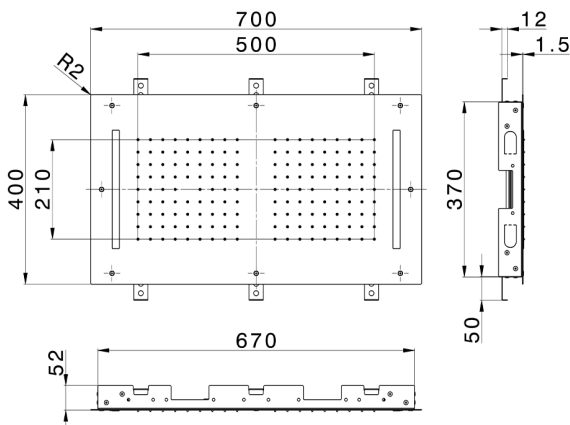

700x400 mm Chromotherapy Ceiling showerhead ZEN SHOWER_ZS0C0110

MODEL **ZS0C0110**

700x400 mm Chromotherapy Ceiling showerhead, 2 rain, chromotherapy functions, with remote control included, Stainless Steel AISI 304

AVAILABLE FINISHINGS

- **D1** D1 Brushed Inox
- **40** 40 Matt Black
- **4Q** 4Q Matt White
- **5G** 5G Rose Gold
- **D2** D2 Polished Inox

CHARACTERISTICS

2026-06-14