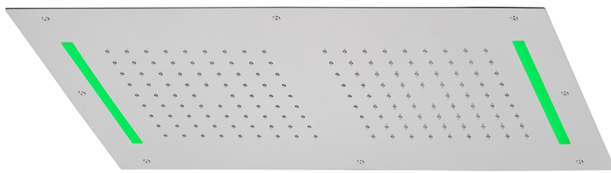

700x400 mm Chromotherapy Ceiling showerhead ZEN SHOWER_ZS0C0110

MODEL **ZS0C0110**

700x400 mm Chromotherapy Ceiling showerhead, 2 rain, chromotherapy functions, with remote control included, Stainless Steel AISI 304

AVAILABLE FINISHINGS

-  **D1** D1 Brushed Inox
-  **40** 40 Matt Black
-  **4Q** 4Q Matt White
-  **5G** 5G Rose Gold
-  **D2** D2 Polished Inox

CHARACTERISTICS

2026-04-10