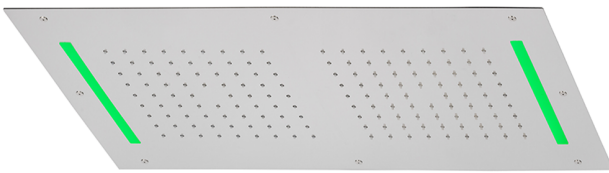

700x400 mm Chromotherapy Ceiling showerhead ZEN SHOWER_ZS0C0110

MODEL **ZS0C0110**

700x400 mm Chromotherapy Ceiling showerhead, 2 rain, chromotherapy functions, with remote control included, Stainless Steel AISI 304

AVAILABLE FINISHINGS

-  **D1** D1 Brushed Inox
-  **40** 40 Matt Black
-  **4Q** 4Q Matt White
-  **5G** 5G Rose Gold
-  **D2** D2 Polished Inox

CHARACTERISTICS

2026-06-14