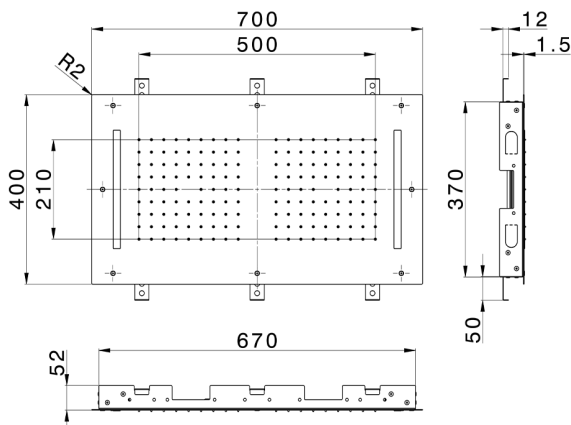

700x400 mm Chromotherapy Ceiling showerhead ZEN SHOWER_ZS0C0110

MODEL **ZS0C0110**

700x400 mm Chromotherapy Ceiling showerhead, 2 rain, chromotherapy functions, with remote control included, Stainless Steel AISI 304

AVAILABLE FINISHINGS

- **D1** D1 Brushed Inox
- **40** 40 Matt Black
- **4Q** 4Q Matt White
- **5G** 5G Rose Gold
- **D2** D2 Polished Inox

CHARACTERISTICS

2026-04-10