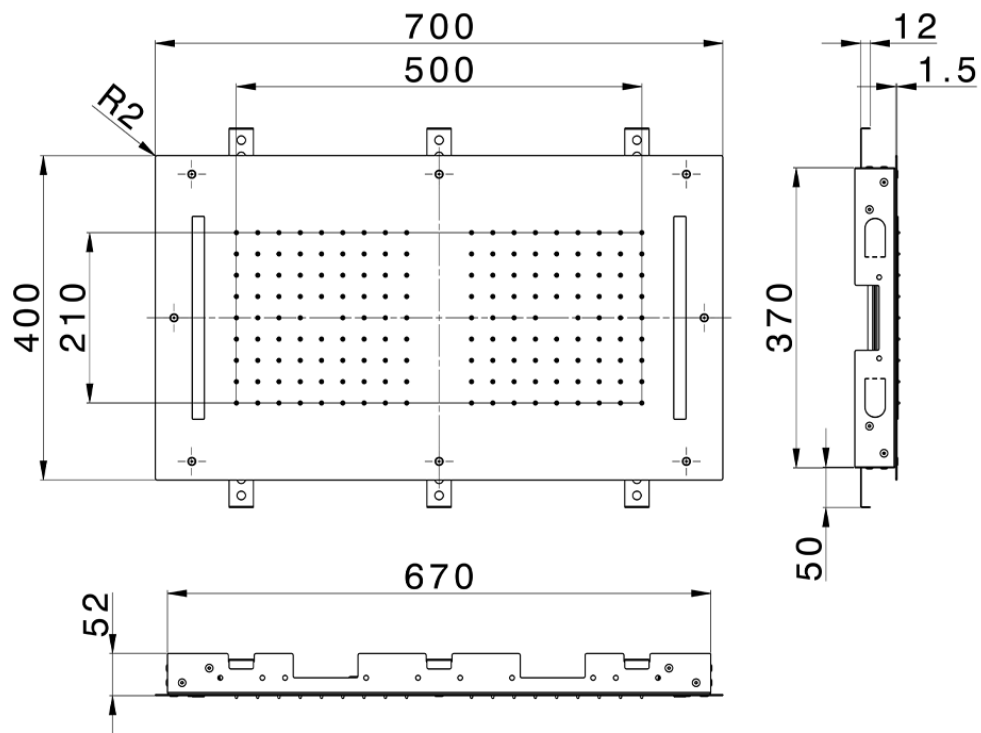

700x400 mm Chromotherapy Ceiling showerhead ZEN SHOWER_ZS0C0110

ZS0C0110

<https://en.cisal.it/700x400-mm-chromotherapy-ceiling-showerhead-zen-shower-zs0c0110>

2026-06-14