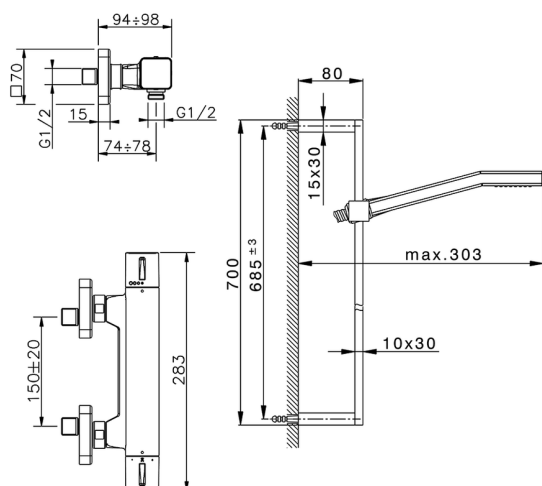

Thermostatic shower mixer with sliding bar CUBIC_CUS01020

MODEL **CUS01020**

Thermostatic shower mixer with sliding bar, 70 cm slide rail kit with sliding bracket, 42x18 mm ABS Quad one spray handshower, 150 cm smooth SILVERFLEX Flexible Hose

AVAILABLE FINISHINGS

-  **21** 21 Chrome
-  **2B** 2B Polished Nickel
-  **2F** 2F Brushed Nickel
-  **40** 40 Matt Black

CHARACTERISTICS

Cartridge Spare Parts **22.04A.AR - ZZ97279004**

Argo 2 (long filter) Thermostatic Valve