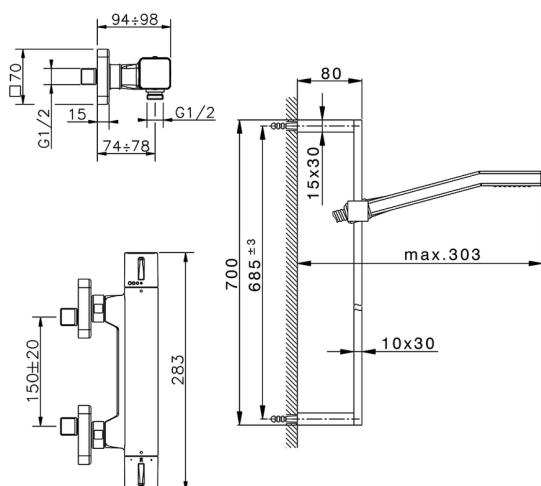

## Thermostatic shower mixer with sliding bar CUBIC\_CUS01020

MODEL **CUS01020**

Thermostatic shower mixer with sliding bar, 70 cm slide rail kit with sliding bracket, 42x18 mm ABS Quad one spray handshower, 150 cm smooth SILVERFLEX Flexible Hose

### CHARACTERISTICS

Cartridge Spare Parts **22.04A.AR - ZZ97279004**

**Argo 2 (long filter) Thermostatic Valve**