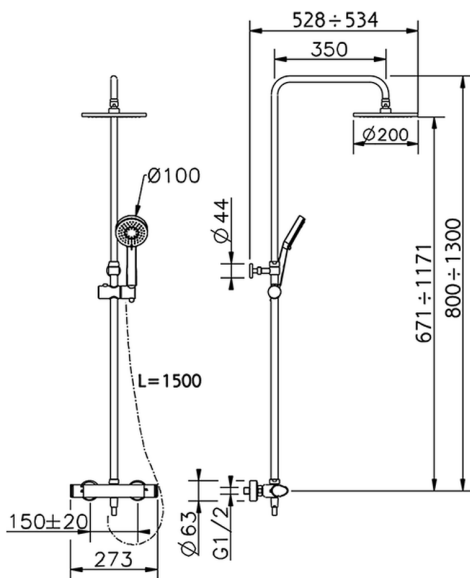

## 2-functions Thermostatic shower set SHOWER COLUMNS\_A3C82020

MODEL **A3C82020**

2-functions Thermostatic shower set, 2 outlet deviasop, adjustable riser column, sliding handshower holder, 100 mm ABS Lodge 3 spray handshower, D.200 mm round showerhead Brass, 150 cm smooth SILVERFLEX Flexible Hose

AVAILABLE FINISHINGS

CHARACTERISTICS

Cartridge Spare Parts **22.04A.AR - ZZ97279004**

**Argo 2 (long filter) Thermostatic Valve**

### DeviaStop

The Cisal Devia Stop technology allows to adjust the water flow and to direct it to the selected output point (overhead soaker, hand shower, etc).