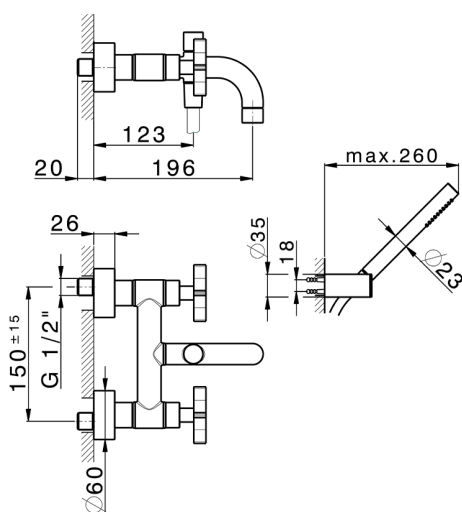

CHARACTERISTICS

2024-12-22