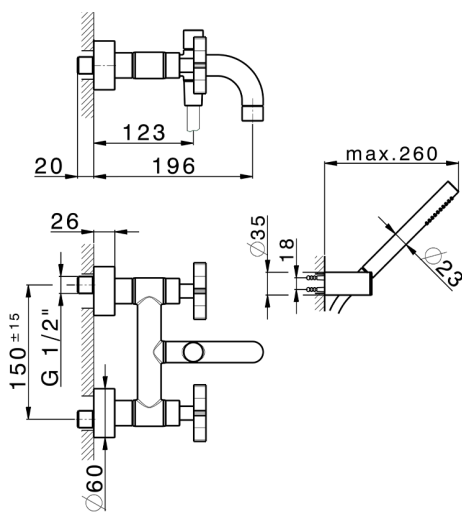

CHARACTERISTICS

2024-12-21