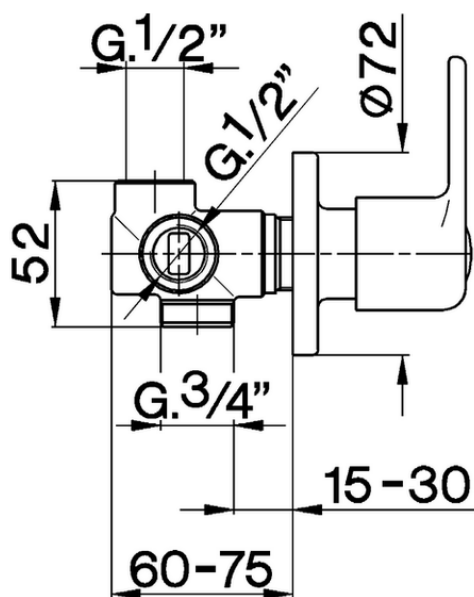

Concealed 2-outlets diverter TR_TR000200

TR000200

<https://en.cisal.it/concealed-2-outlets-diverter-tr-tr000200>

2026-04-28