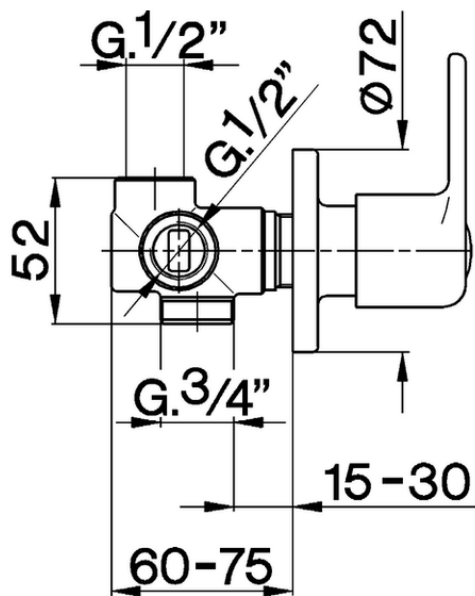

Concealed 2-outlets diverter TR_TR000200

TR000200

<https://en.cisal.it/concealed-2-outlets-diverter-tr-tr000200>

2026-04-08