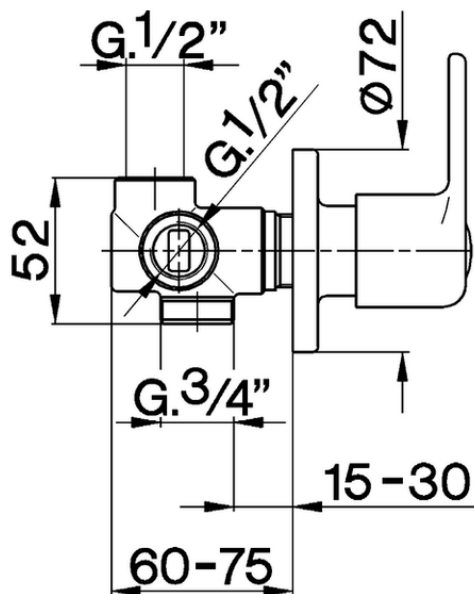

Concealed 2-outlets diverter TR_TR000200

TR000200

<https://en.cisal.it/concealed-2-outlets-diverter-tr-tr000200>

2026-06-29