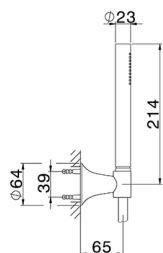

Single lever bath mixer, with full equipment VITA_VI000104

MODEL **VI000104**

Single lever bath mixer, with full equipment, 23 mm Brass One Spray handshower, 150 cm SUPREME smooth flexible hose

AVAILABLE FINISHINGS

-  **21** 21 Chrome
-  **2Q** 2Q Black Titanium
-  **40** 40 Matt Black
-  **4Q** 4Q Matt White

CHARACTERISTICS

Cartridge Spare Parts **ZZ9A708000**

25mm Joystick single-lever cartridge

Single lever bath mixer, with full equipment VITA_VI000104