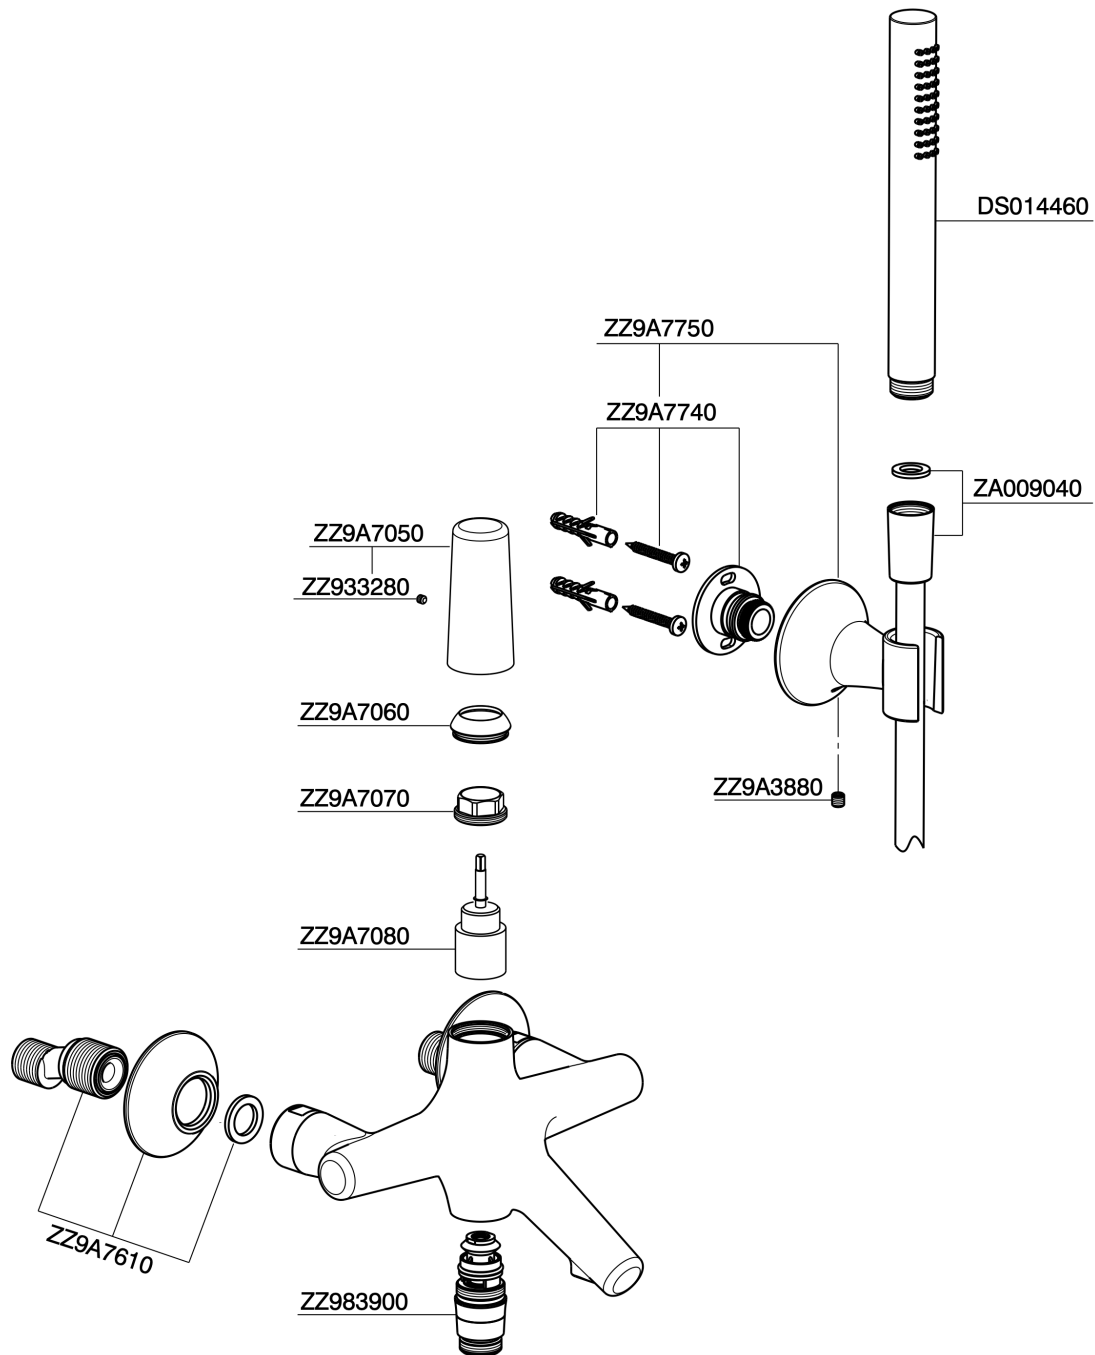

Single lever bath mixer, with full equipment VITA_VI000104

MODEL **VI000104**

Single lever bath mixer, with full equipment, 23 mm Brass One Spray handshower, 150 cm SUPREME smooth flexible hose

AVAILABLE FINISHINGS

-  **21** 21 Chrome
-  **2Q** 2Q Black Titanium
-  **40** 40 Matt Black
-  **4Q** 4Q Matt White

CHARACTERISTICS

Cartridge Spare Parts **ZZ9A708000**

25mm Joystick single-lever cartridge

Single lever bath mixer, with full equipment VITA_VI000104