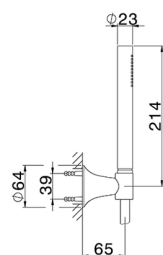

Single lever bath mixer, with full equipment VITA_VI000104

MODEL **VI000104**

Single lever bath mixer, with full equipment, 23 mm Brass One Spray handshower, 150 cm SUPREME smooth flexible hose

AVAILABLE FINISHINGS

-  **21** 21 Chrome
-  **2Q** 2Q Black Titanium
-  **40** 40 Matt Black
-  **4Q** 4Q Matt White

CHARACTERISTICS

Cartridge Spare Parts **ZZ9A708000**

25mm Joystick single-lever cartridge

Single lever bath mixer, with full equipment VITA_VI000104