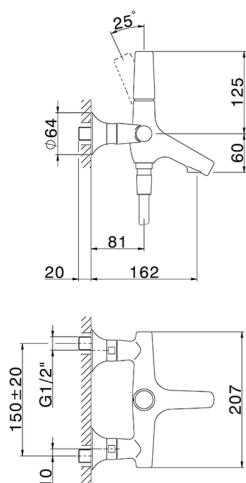

Single lever bath mixer, with full equipment VITA_VI000104

MODEL **VI000104**

Single lever bath mixer, with full equipment, 23 mm Brass One Spray handshower, 150 cm SUPREME smooth flexible hose

AVAILABLE FINISHINGS

-  **21** 21 Chrome
-  **2Q** 2Q Black Titanium
-  **40** 40 Matt Black
-  **4Q** 4Q Matt White

CHARACTERISTICS

Cartridge Spare Parts **ZZ9A708000**

25mm Joystick single-lever cartridge

Single lever bath mixer, with full equipment VITA_VI000104