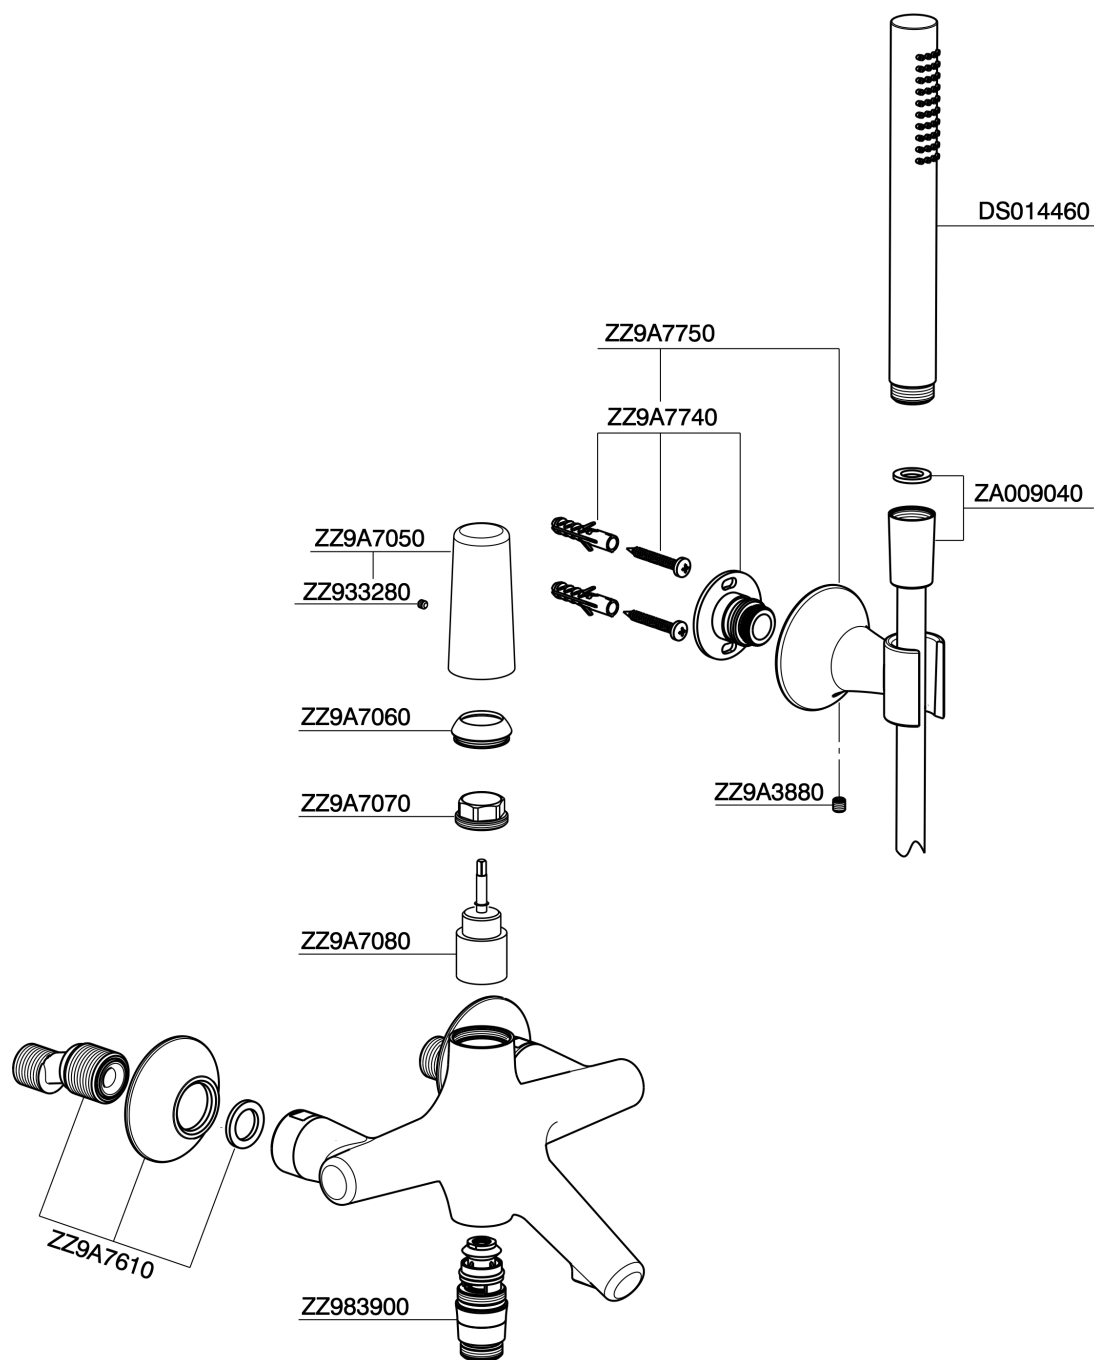

Single lever bath mixer, with full equipment VITA_VI000104

VI000104

<https://en.cisal.it/single-lever-bath-mixer-with-full-equipment-vita-vi000104>

2026-04-10