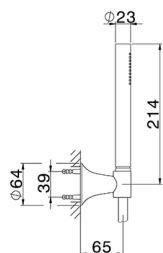

## Single lever bath mixer, with full equipment VITA\_VI000104

MODEL **VI000104**

Single lever bath mixer, with full equipment, 23 mm Brass One Spray handshower, 150 cm SUPREME smooth flexible hose

### CHARACTERISTICS

Cartridge Spare Parts **ZZ9A708000**

**25mm Joystick single-lever cartridge**