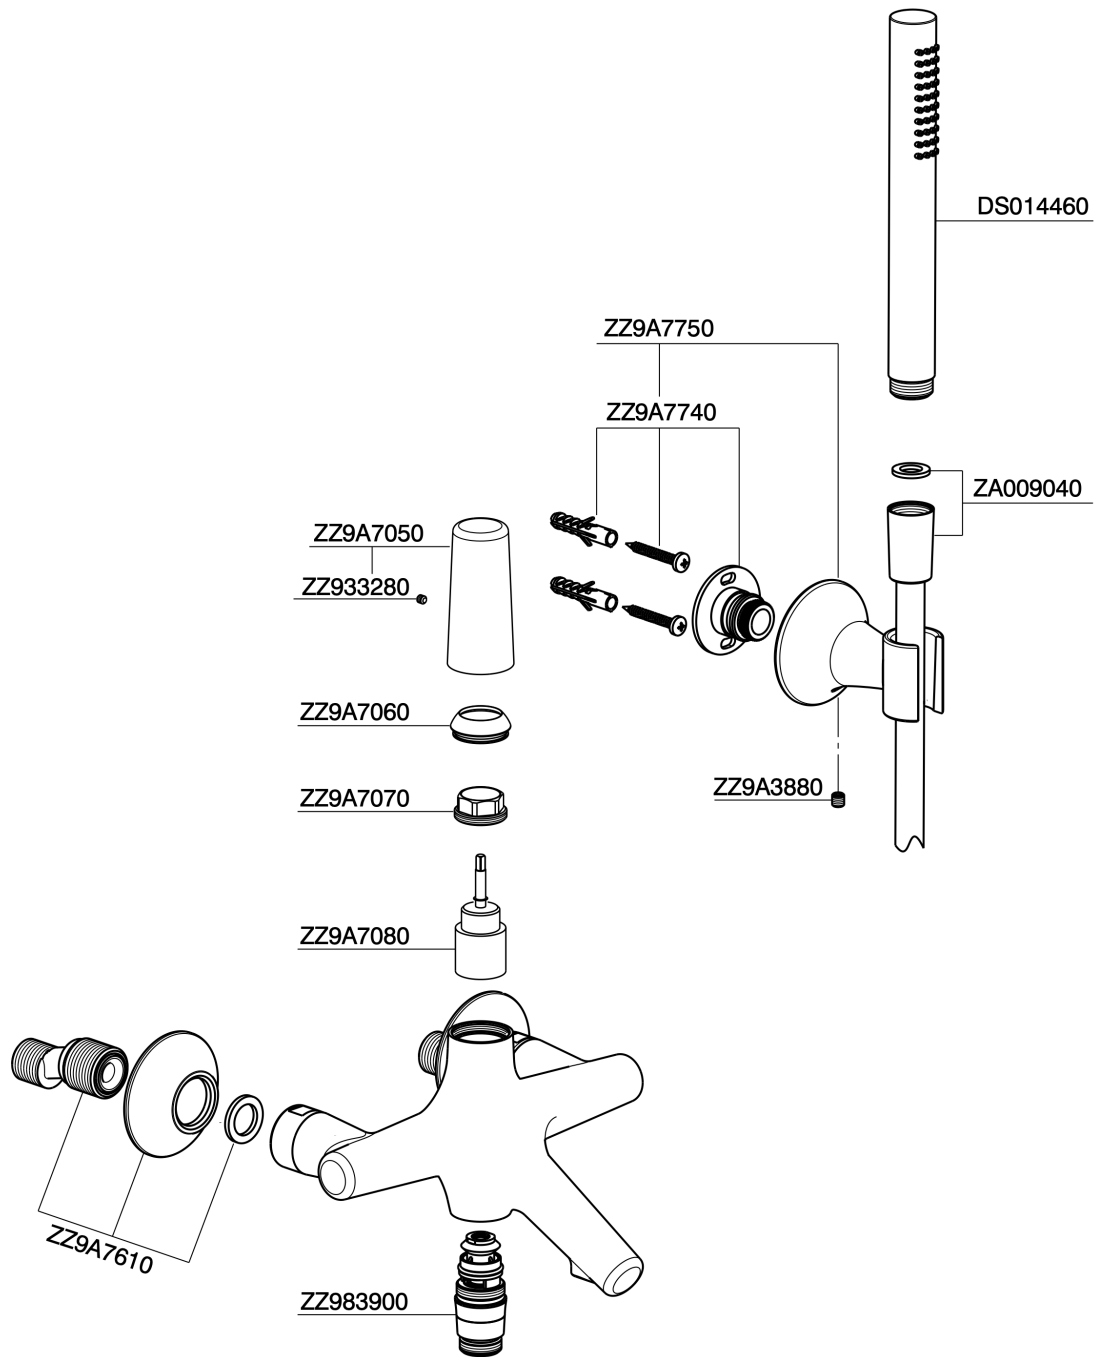

Single lever bath mixer, with full equipment VITA_VI000104

VI000104

<https://en.cisal.it/single-lever-bath-mixer-with-full-equipment-vita-vi000104>

2026-05-19