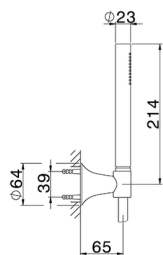

Single lever bath mixer, with full equipment VITA_VI000104

MODEL **VI000104**

Single lever bath mixer, with full equipment, 23 mm Brass One Spray handshower, 150 cm SUPREME smooth flexible hose

AVAILABLE FINISHINGS

-  **21** 21 Chrome
-  **2Q** 2Q Black Titanium
-  **40** 40 Matt Black
-  **4Q** 4Q Matt White

CHARACTERISTICS

Cartridge Spare Parts **ZZ9A708000**

25mm Joystick single-lever cartridge

Single lever bath mixer, with full equipment VITA_VI000104