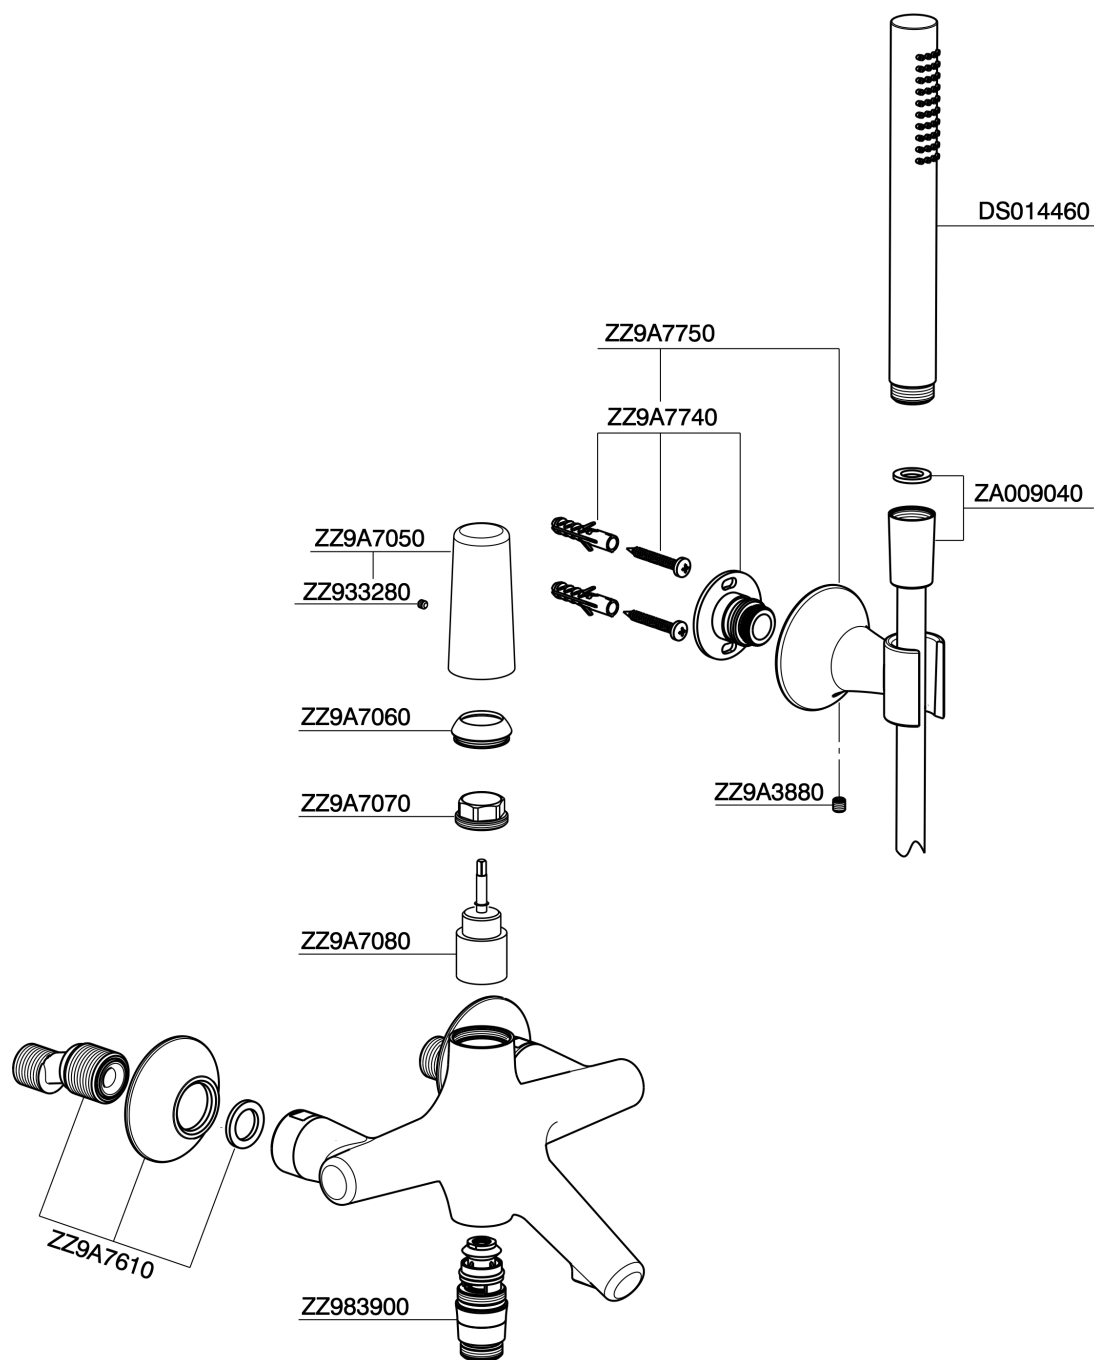

Single lever bath mixer, with full equipment VITA_VI000104

MODEL **VI000104**

Single lever bath mixer, with full equipment, 23 mm Brass One Spray handshower, 150 cm SUPREME smooth flexible hose

AVAILABLE FINISHINGS

-  **21** 21 Chrome
-  **2Q** 2Q Black Titanium
-  **40** 40 Matt Black
-  **4Q** 4Q Matt White

CHARACTERISTICS

Cartridge Spare Parts **ZZ9A708000**

25mm Joystick single-lever cartridge

Single lever bath mixer, with full equipment VITA_VI000104