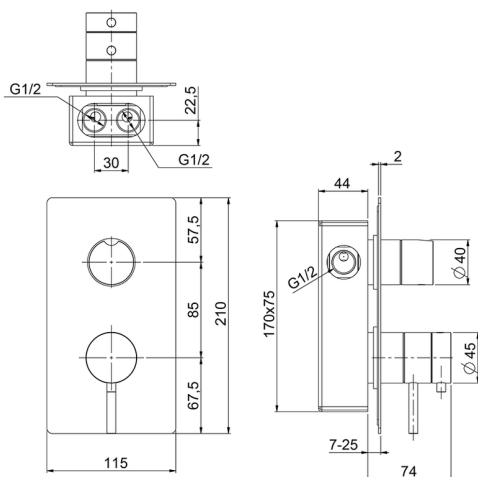

Concealed thermostatic shower valve, 2-outlets XION_XI008104

MODEL **XI008104**

Concealed thermostatic shower valve, 2-outlets

AVAILABLE FINISHINGS

CHARACTERISTICS

Thermostatic

The Cisal thermostatic is your personal water manager, helping you to handle, control and save water and energy.